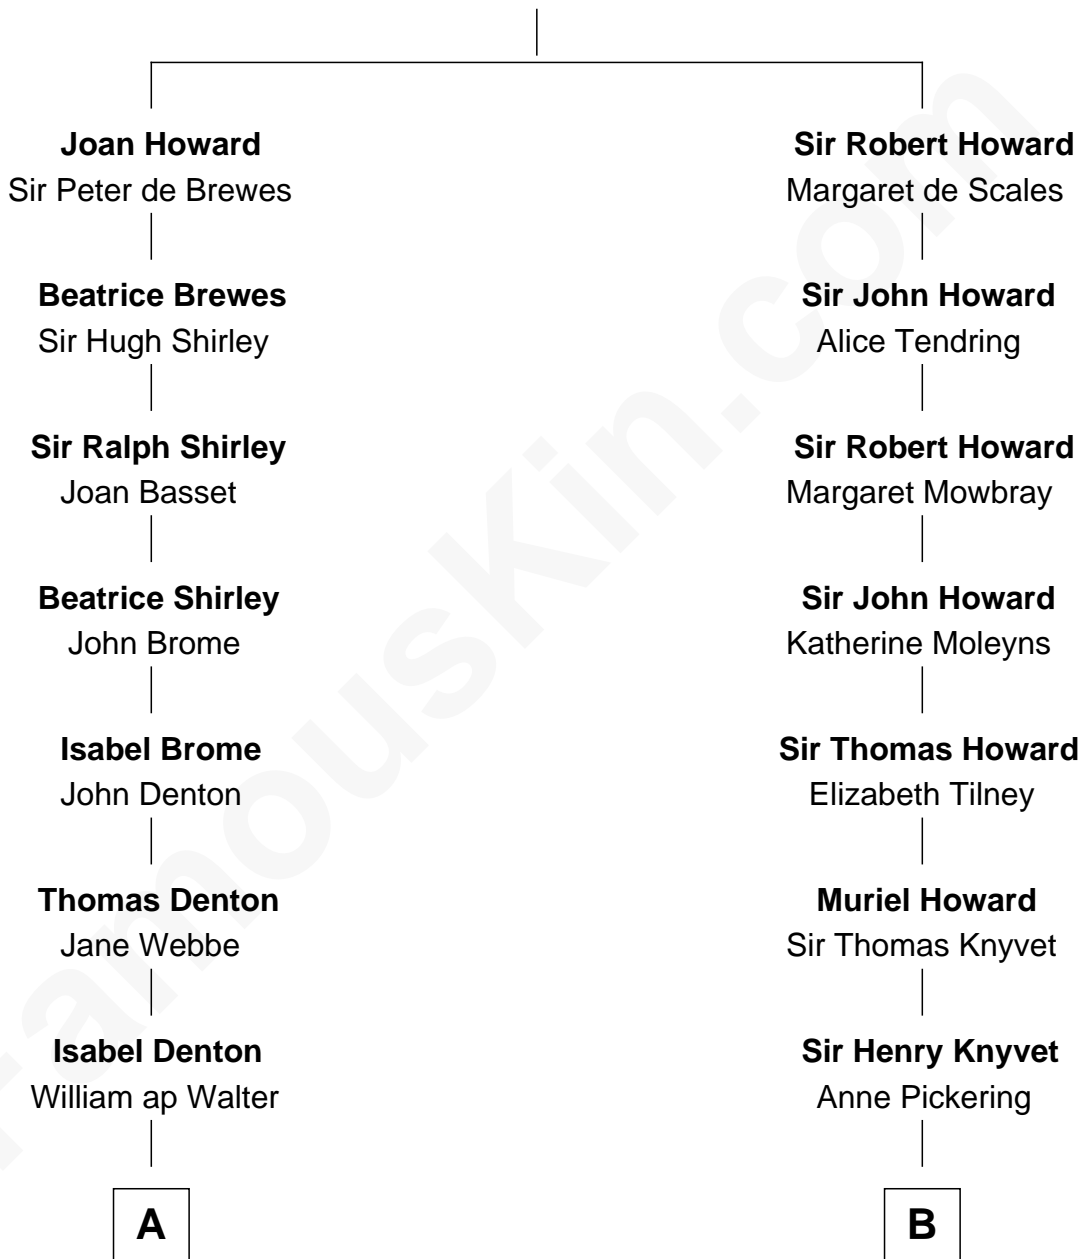

FamousKin.com
Relationship Chart of
Carole Lombard
Movie Actress

19th cousin 1 time removed of
Tilda Swinton
Movie Actress

Sir John Howard
 Alice de Bois

C

James Cheney
Nancy B. Evans

Alice S. Cheney
Charles S. Knight

Elizabeth Jayne Knight
Frederick Christian Peters

Carole Lombard
Movie Actress

D

Mariora Beatrice Evelyn Rochfort Alers-Hankey
Alan Henry Campbell Swinton

Sir John Swinton
Judith Balfour Killen

Tilda Swinton
Movie Actress