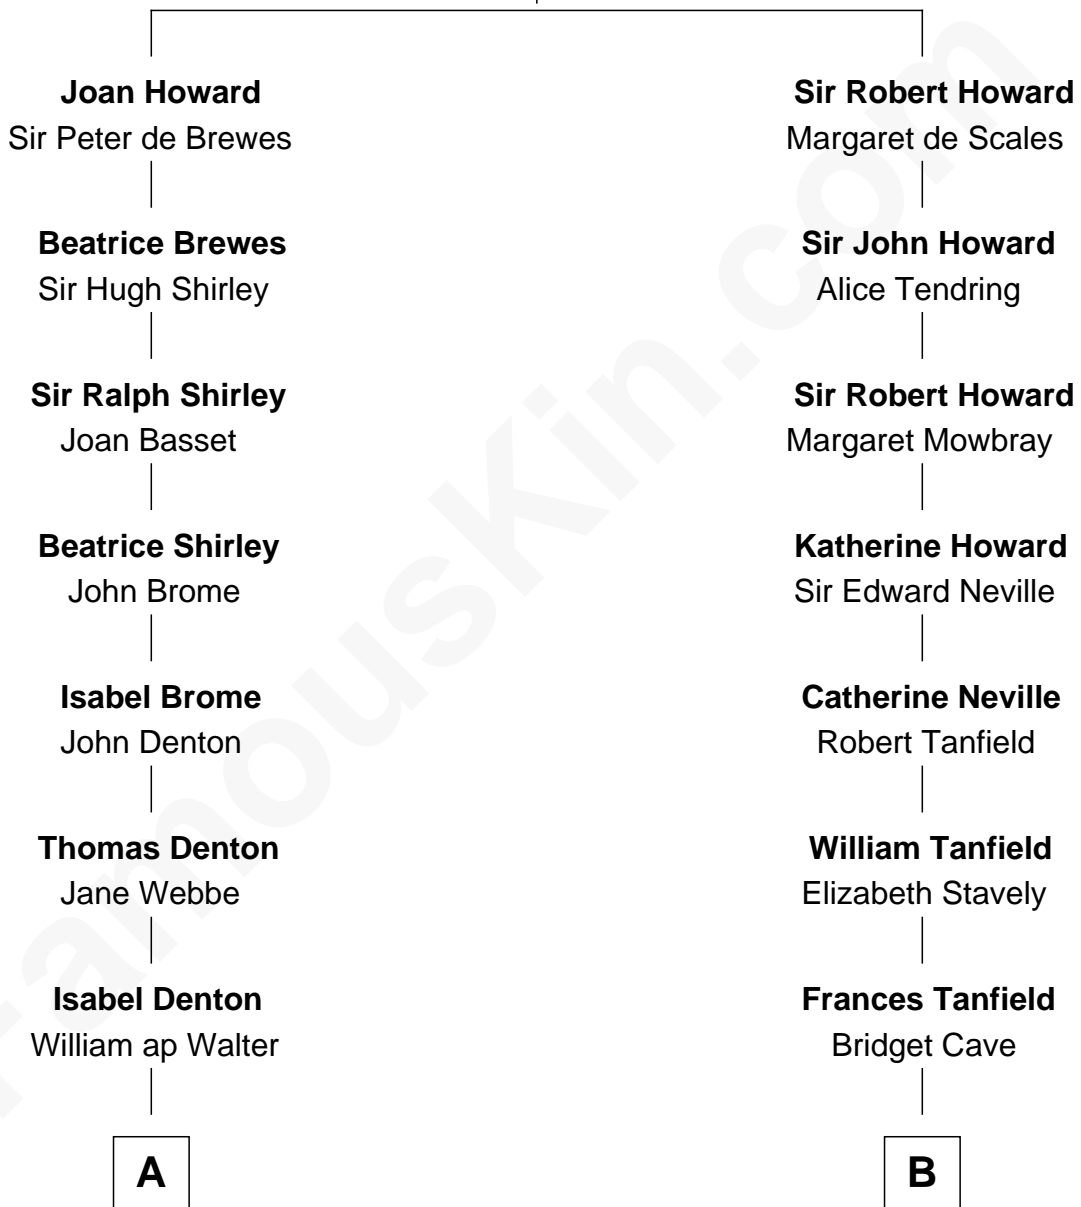

**FamousKin.com**  
**Relationship Chart of**  
**Carole Lombard**  
*Movie Actress*

17th cousin 3 times removed of  
**Fitzhugh Lee**  
*40th Governor of Virginia*

**Sir John Howard**  
 Alice de Bois

**C**

James Cheney

Nancy B. Evans

Alice S. Cheney

Charles S. Knight

Elizabeth Jayne Knight

Frederick Christian Peters

Carole Lombard

*Movie Actress*