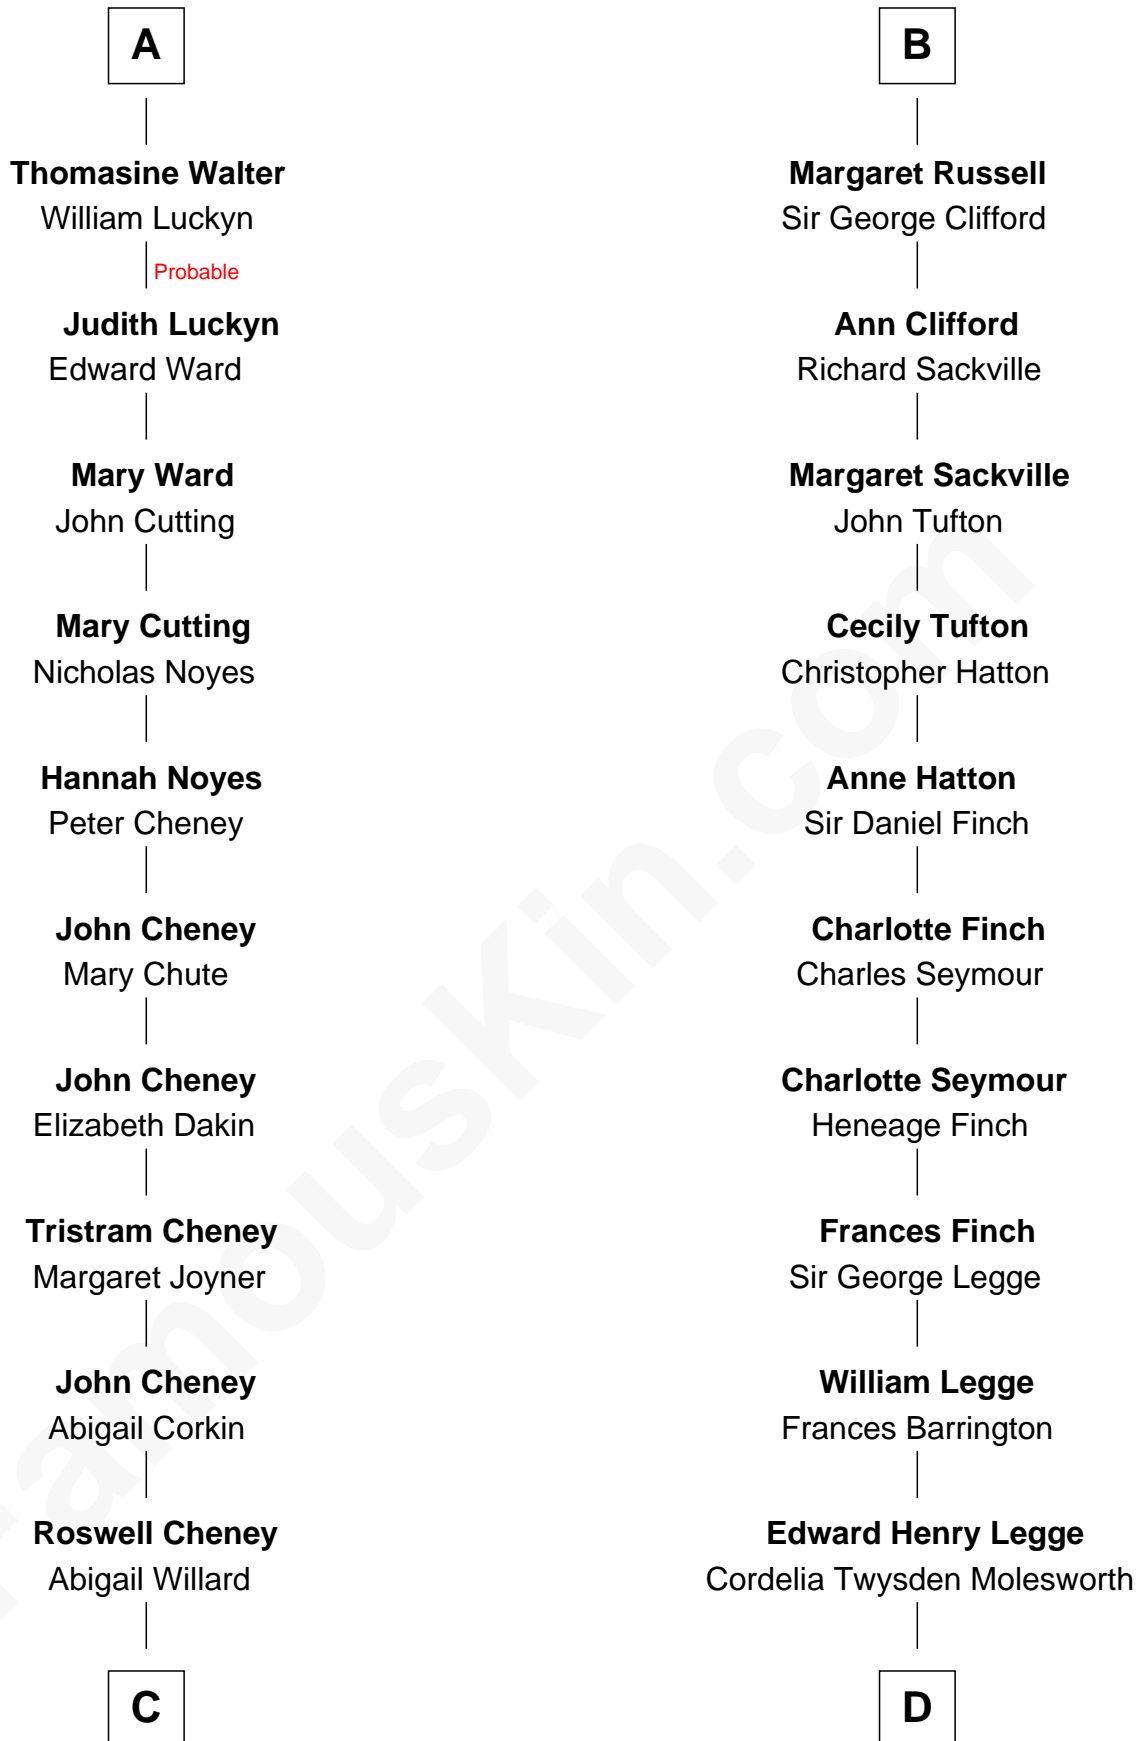

FamousKin.com Relationship Chart of

Carole Lombard

Movie Actress

20th cousin of

Kit Harington

TV Actor - "Game of Thrones"

Sir John Howard

Alice de Bois

C

James Cheney
Nancy B. Evans

Alice S. Cheney
Charles S. Knight

Elizabeth Jayne Knight
Frederick Christian Peters

Carole Lombard
Movie Actress

D

Lois Marjorie Legge
Ernest Wriothesley Denny

Lavender Cecilia Denny
John Charles Dundas Harington