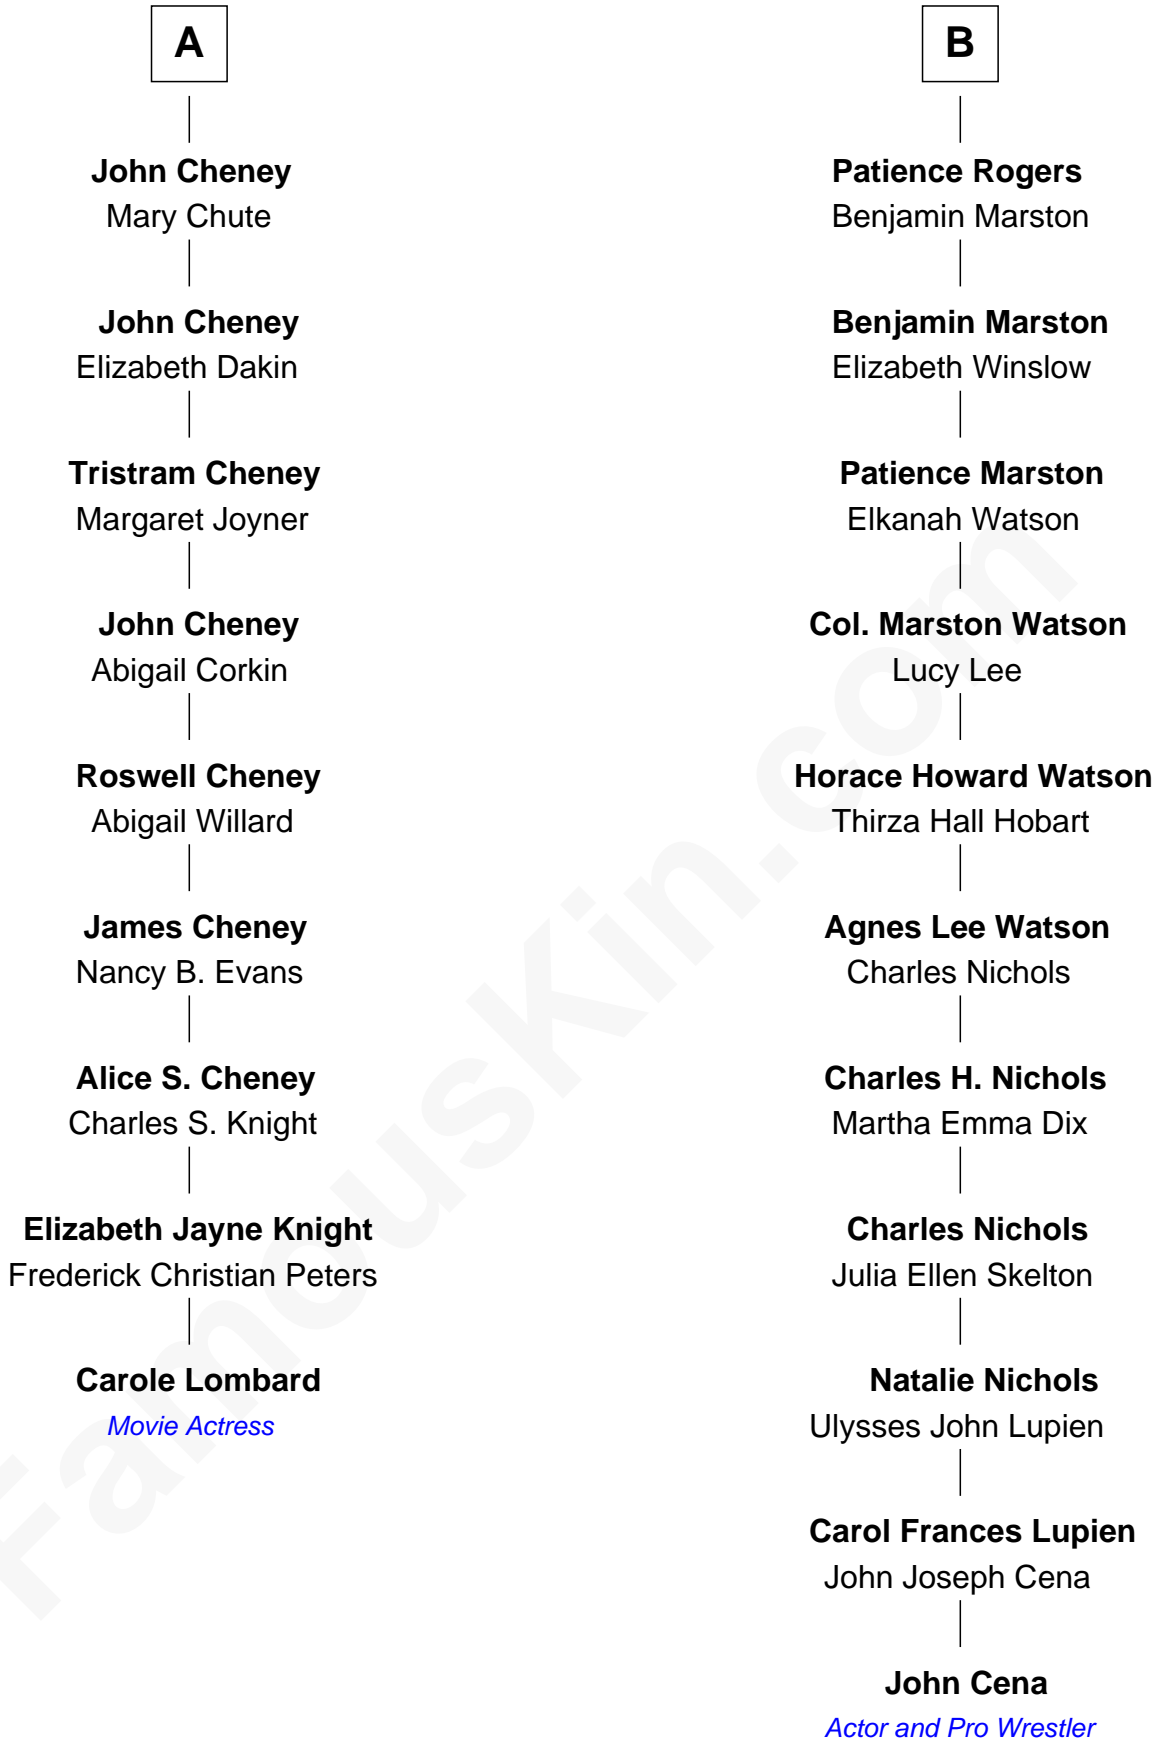

FamousKin.com
Relationship Chart of
Carole Lombard
Movie Actress

15th cousin 2 times removed of
John Cena
Movie Actor and WWE Pro Wrestler

John Cena photo by [Edward Joseph Hersom II](#)