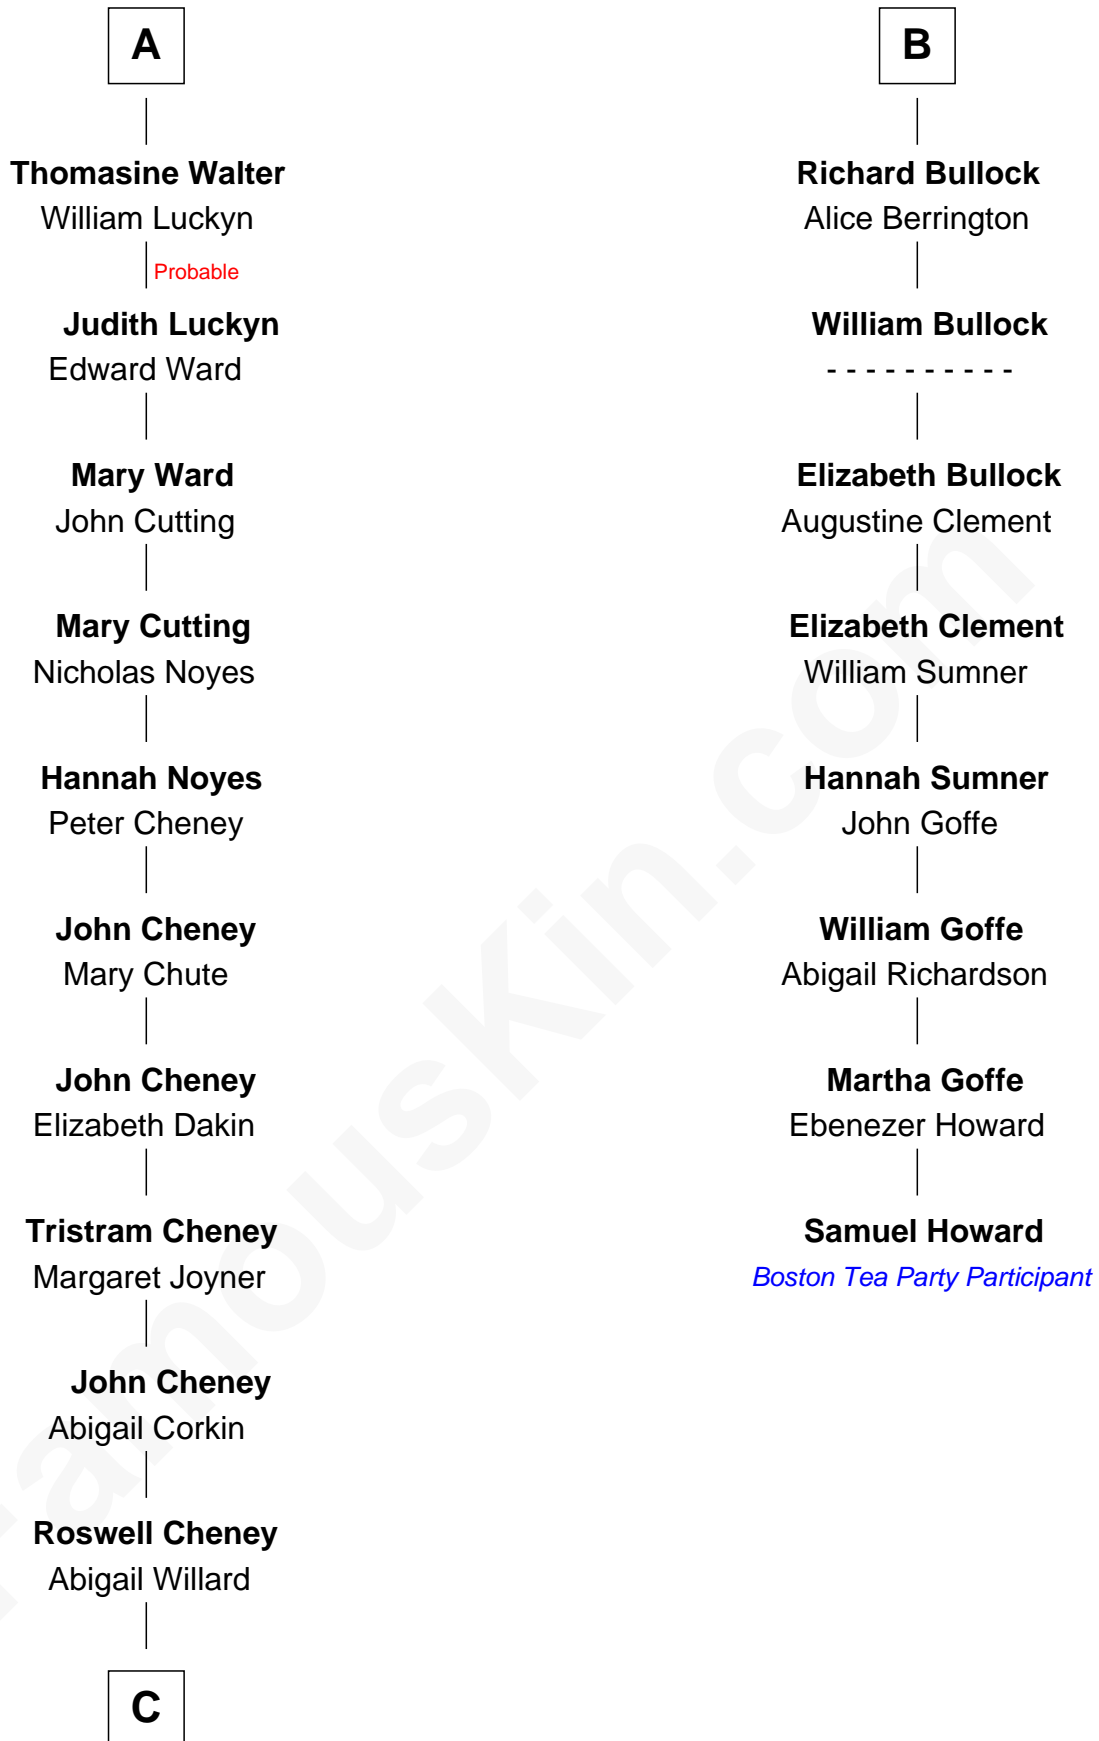

FamousKin.com Relationship Chart of

Carole Lombard

Movie Actress

14th cousin 6 times removed of

Samuel Howard

Boston Tea Party Participant

Sir John Howard

Alice de Bois

C

James Cheney

Nancy B. Evans

Alice S. Cheney

Charles S. Knight

Elizabeth Jayne Knight

Frederick Christian Peters

Carole Lombard