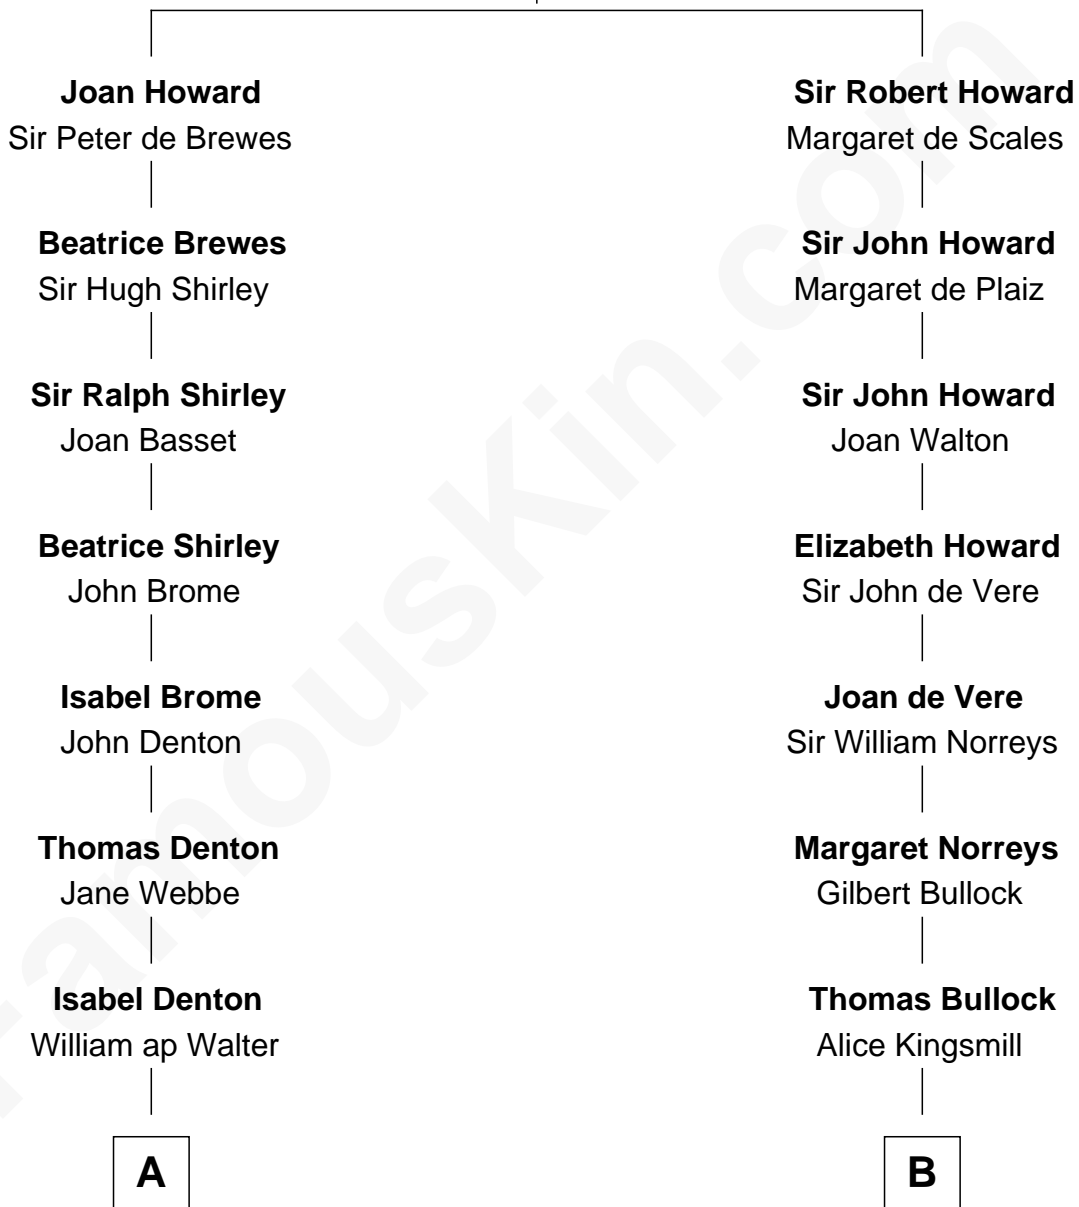

FamousKin.com Relationship Chart of

Carole Lombard

Movie Actress

14th cousin 6 times removed of

Samuel Howard

Boston Tea Party Participant

Sir John Howard

Alice de Bois

C

James Cheney

Nancy B. Evans

Alice S. Cheney

Charles S. Knight

Elizabeth Jayne Knight

Frederick Christian Peters

Carole Lombard