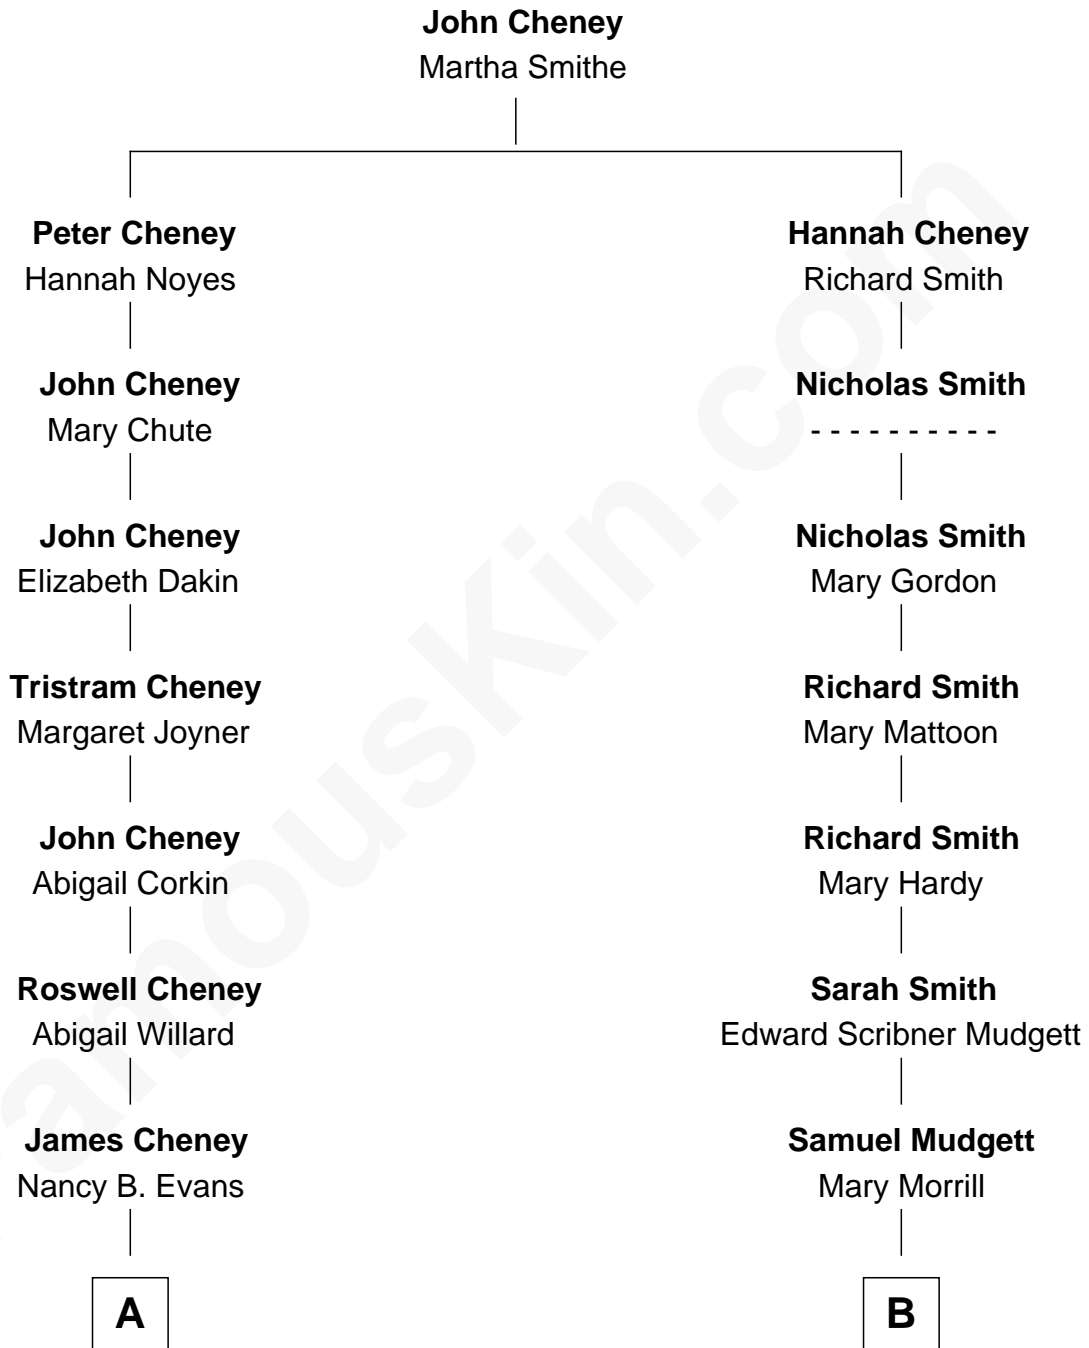

FamousKin.com Relationship Chart of

Carole Lombard

Movie Actress

9th cousin of

Dr. H. H. Holmes

Serial Killer aka "Devil in the White City"

A

Alice S. Cheney
Charles S. Knight

Elizabeth Jayne Knight
Frederick Christian Peters

Carole Lombard
Movie Actress

B

Scribner Mudgett
Nancy Prescott

Levi Horton Mudgett
Theodate Page Price

Dr. H. H. Holmes
Serial Killer Dr. H. H. Holmes

FamousKin.com