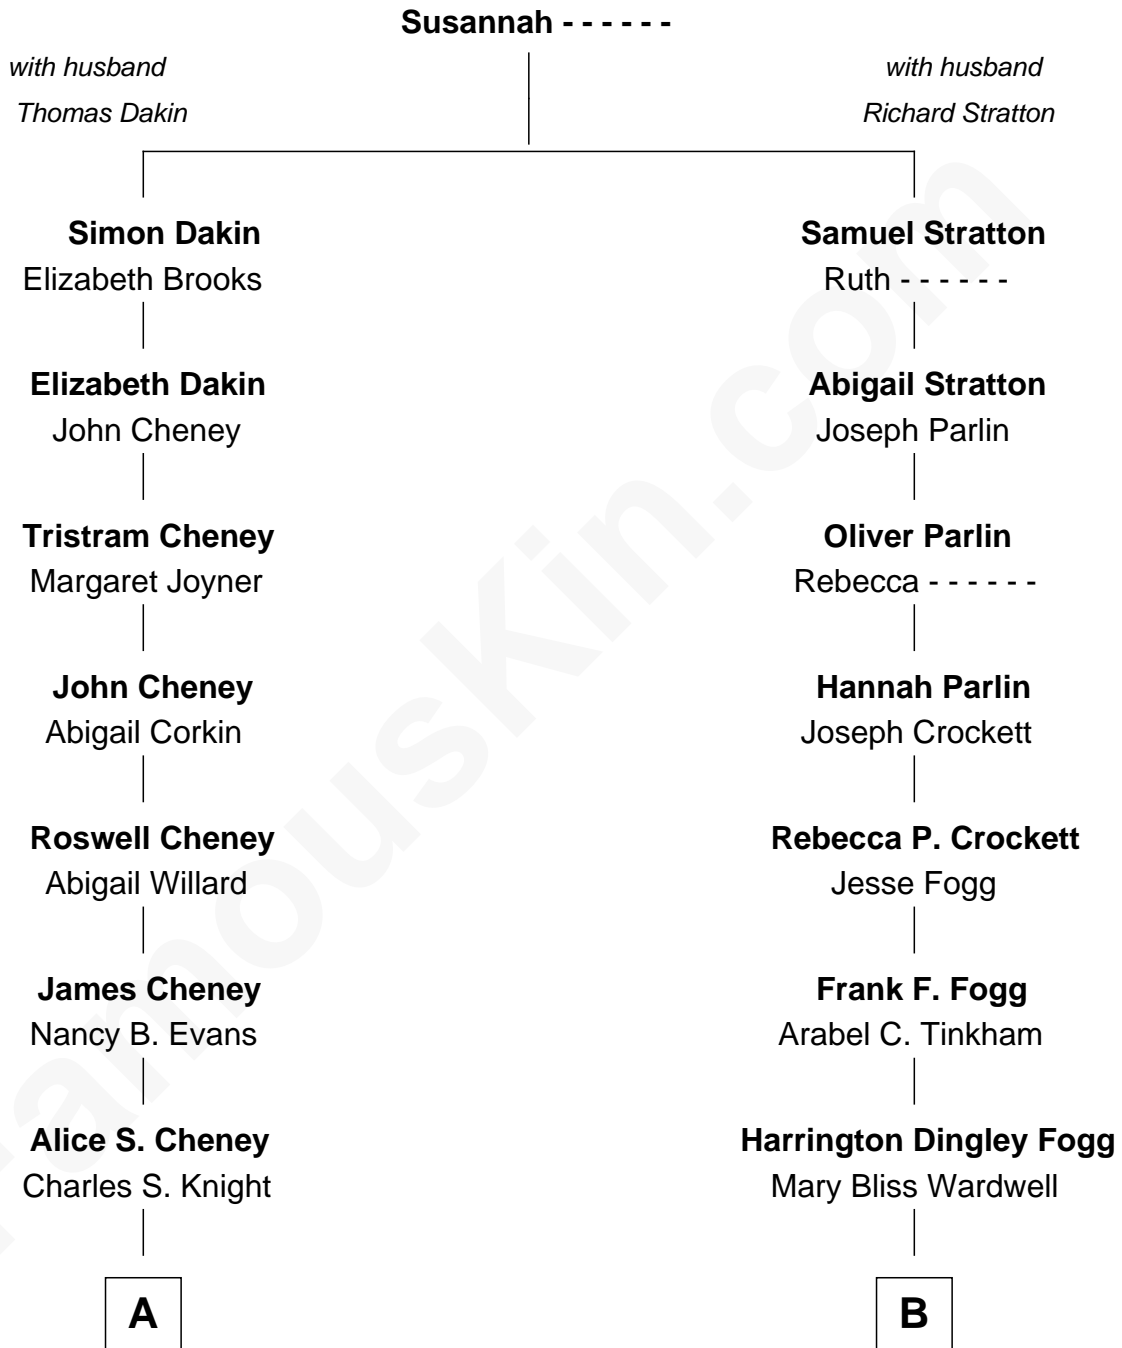

FamousKin.com
Relationship Chart of
Carole Lombard
Movie Actress

8th cousin 1 time removed of
Scott Foley
TV, Stage and Movie Actor

A

Elizabeth Jayne Knight
Frederick Christian Peters

Carole Lombard
Movie Actress