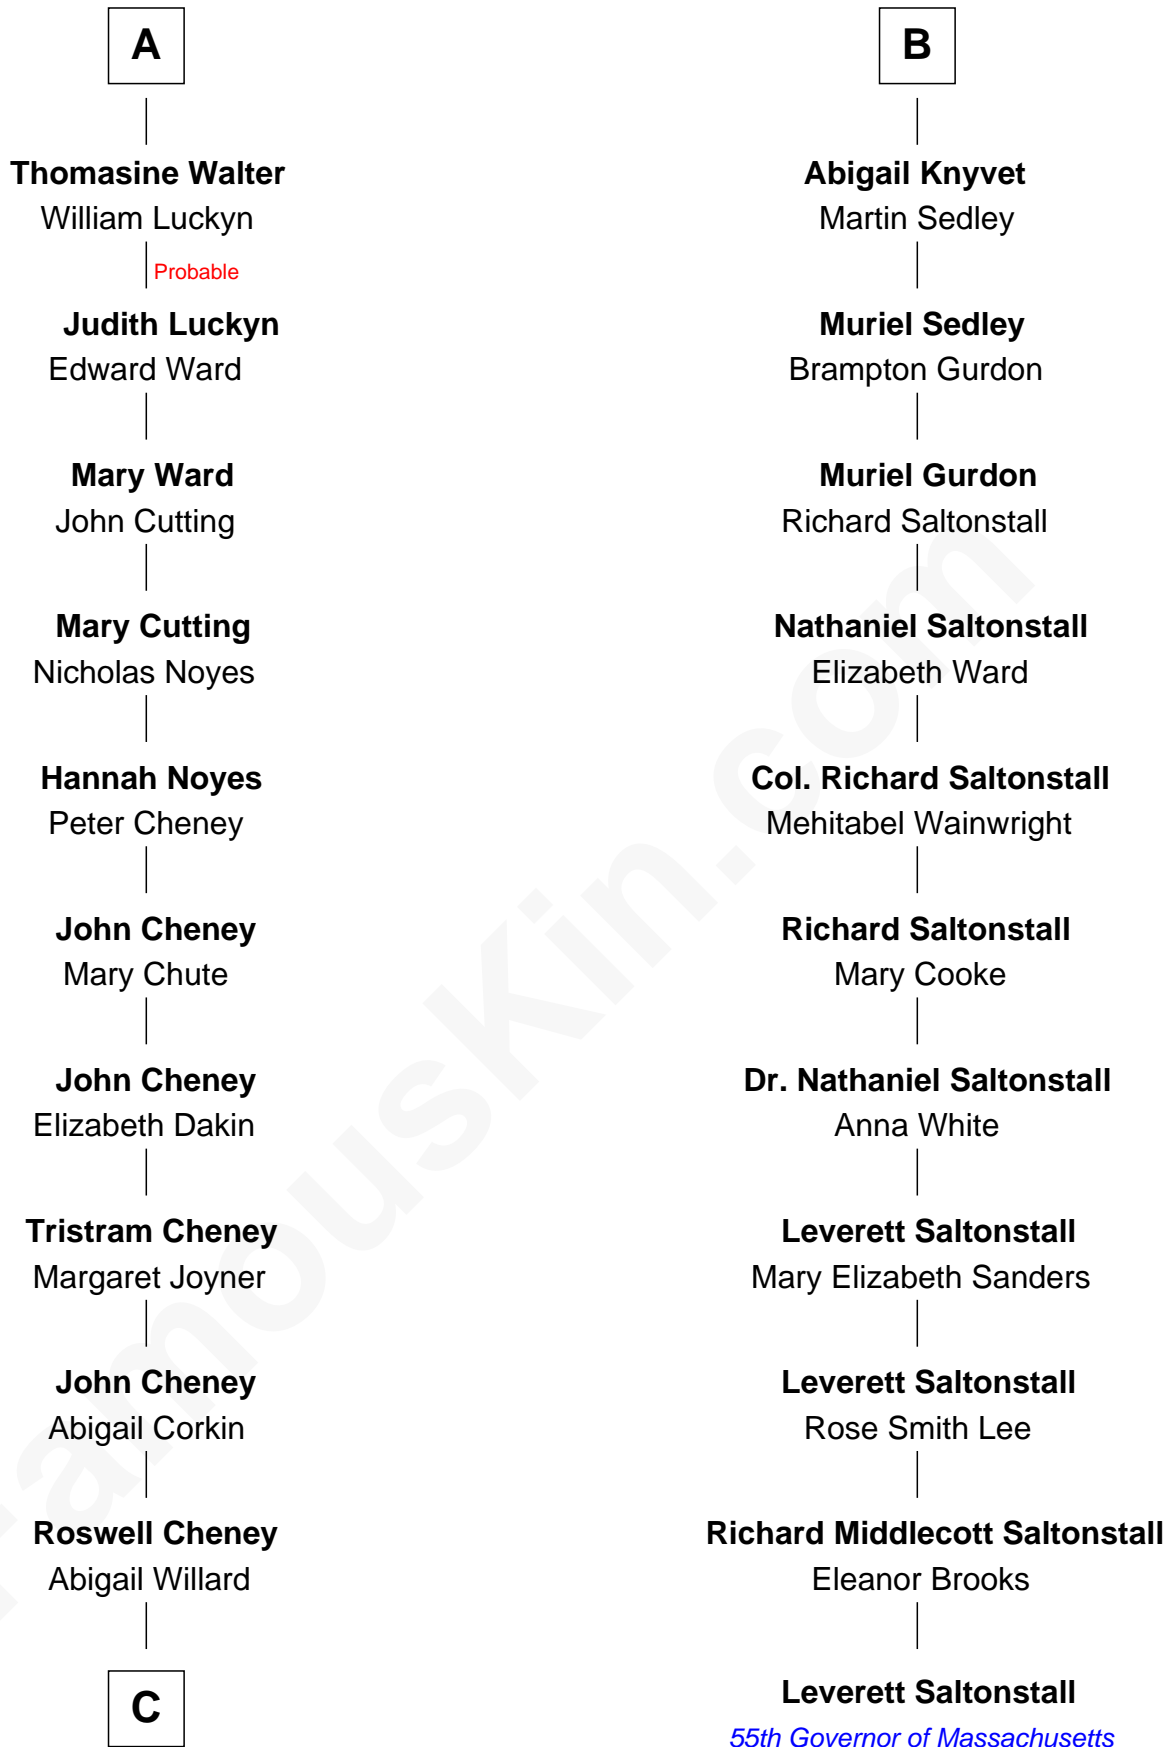

**FamousKin.com**  
**Relationship Chart of**  
**Carole Lombard**  
*Movie Actress*

17th cousin 3 times removed of  
**Leverett Saltonstall**  
*55th Governor of Massachusetts*

**C**

James Cheney

Nancy B. Evans

Alice S. Cheney

Charles S. Knight

Elizabeth Jayne Knight

Frederick Christian Peters

Carole Lombard

*Movie Actress*

FamousKin.com