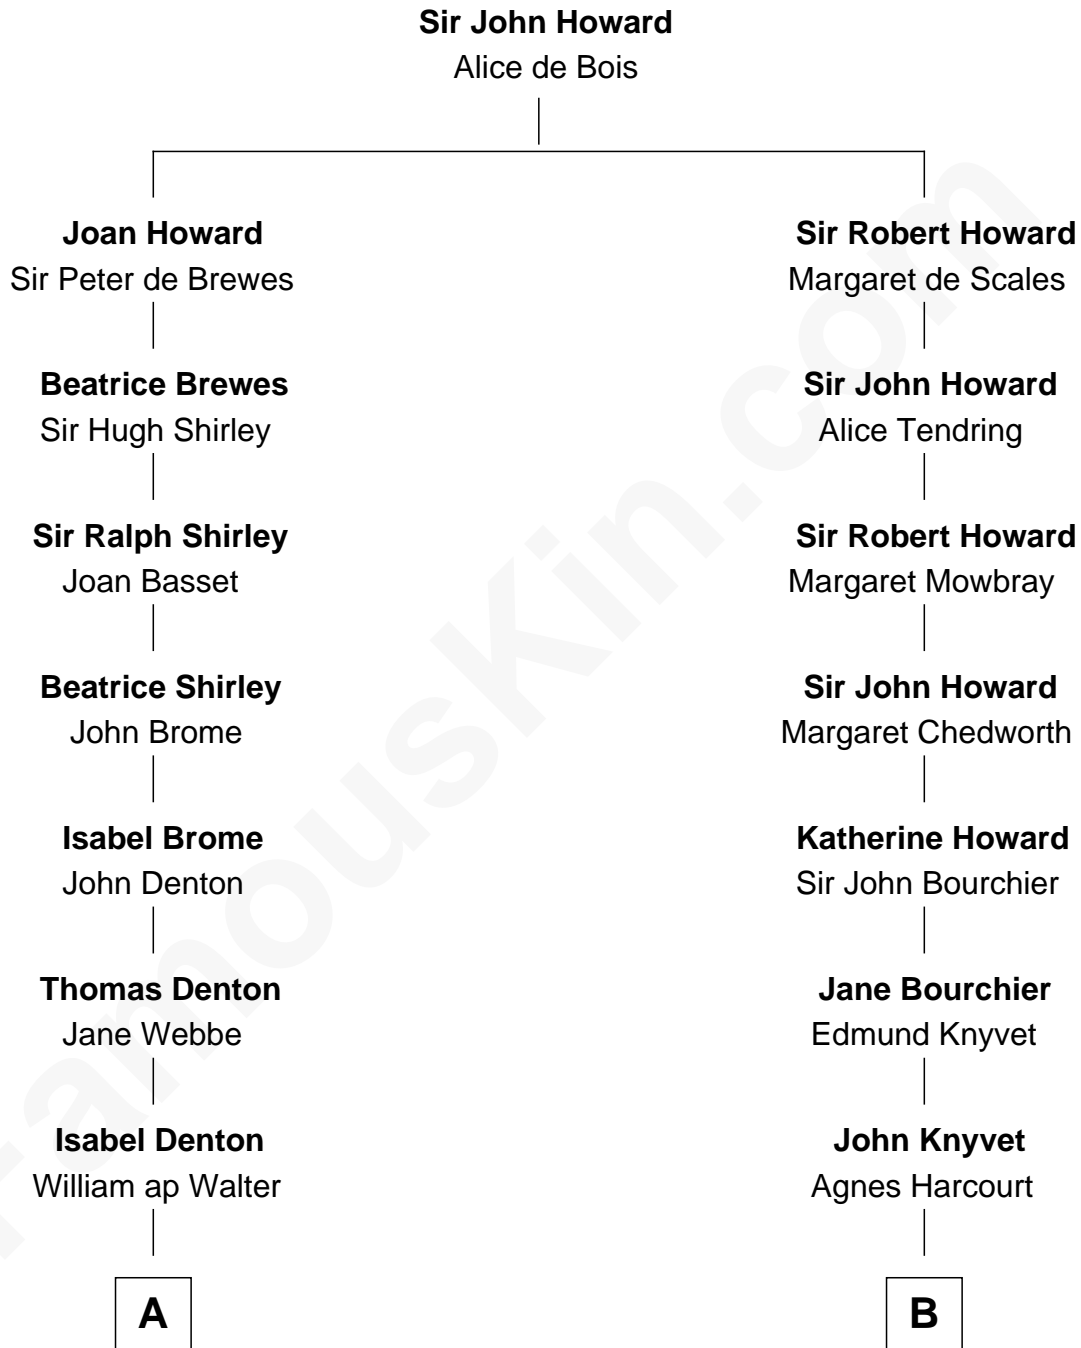

**FamousKin.com**  
**Relationship Chart of**  
**Carole Lombard**  
*Movie Actress*

17th cousin 3 times removed of  
**Leverett Saltonstall**  
*55th Governor of Massachusetts*

**C**

James Cheney

Nancy B. Evans

Alice S. Cheney

Charles S. Knight

Elizabeth Jayne Knight

Frederick Christian Peters

Carole Lombard

*Movie Actress*

FamousKin.com