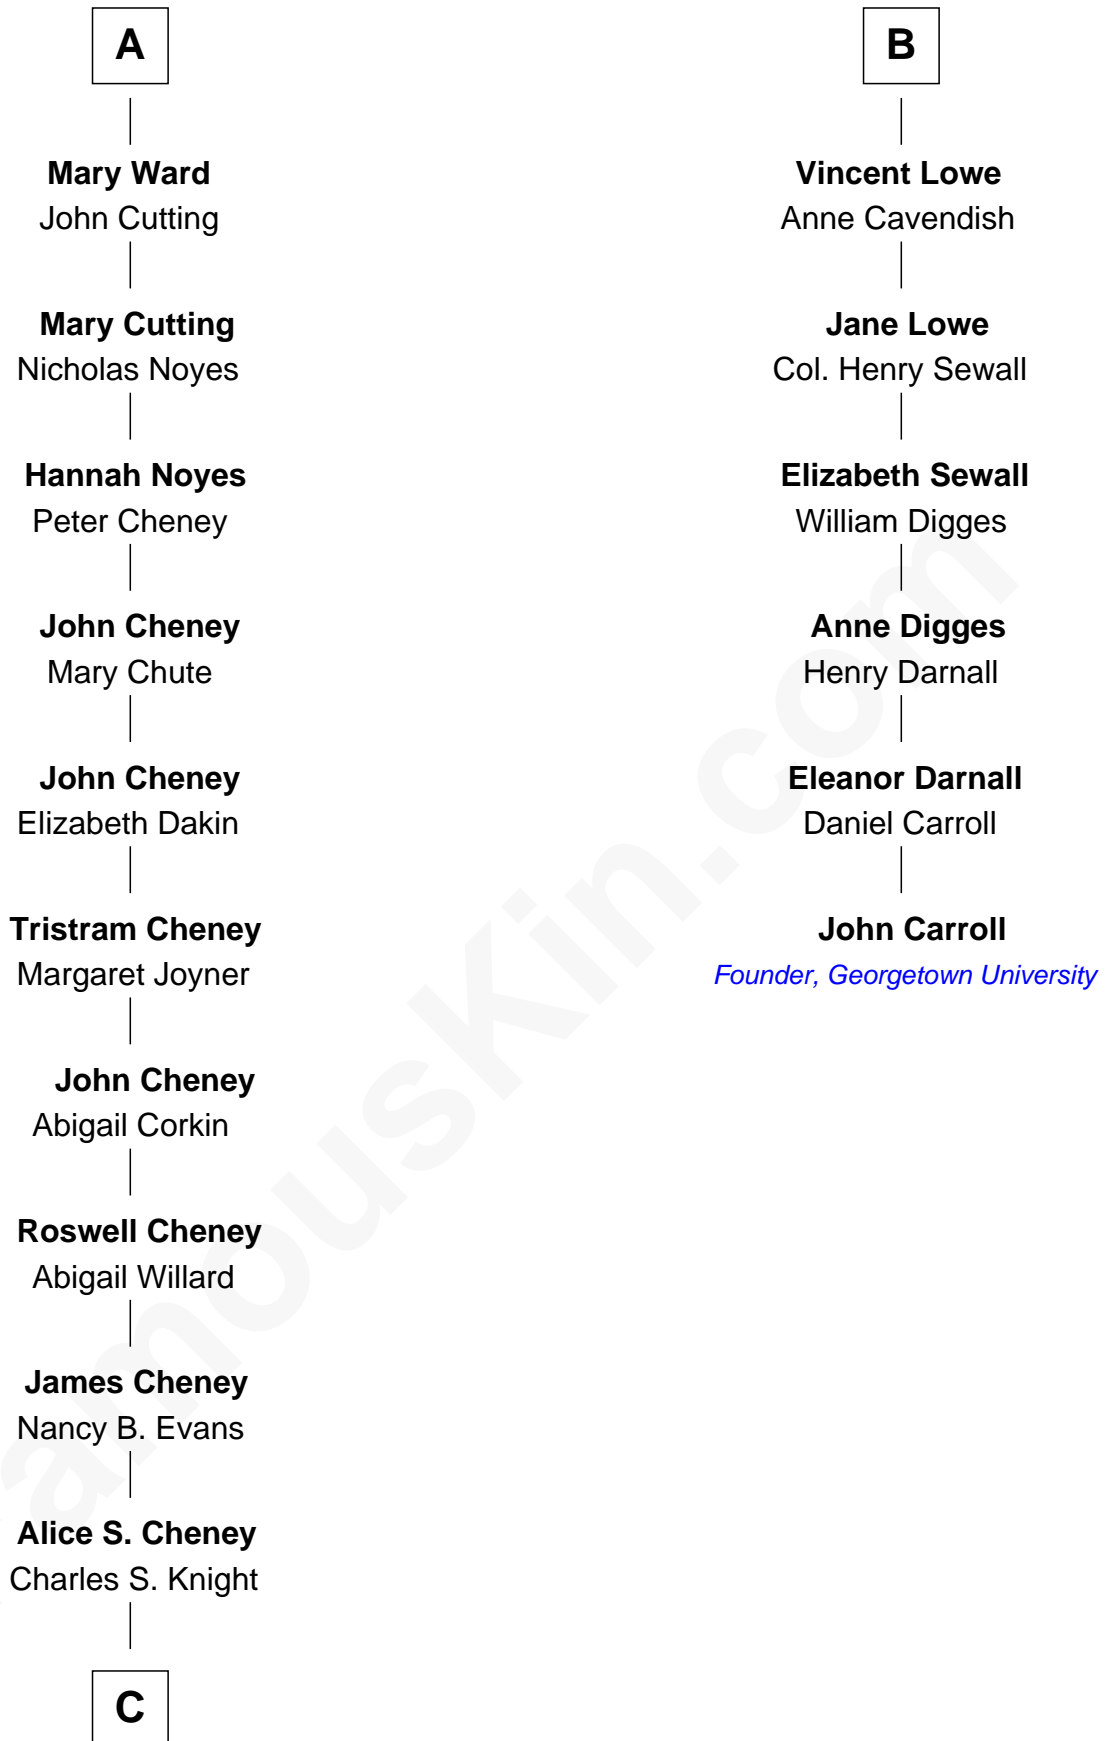

FamousKin.com
Relationship Chart of
Carole Lombard
Movie Actress

12th cousin 6 times removed of
John Carroll
Founder of Georgetown University

C

Elizabeth Jayne Knight
Frederick Christian Peters

Carole Lombard
Movie Actress

FamousKin.com