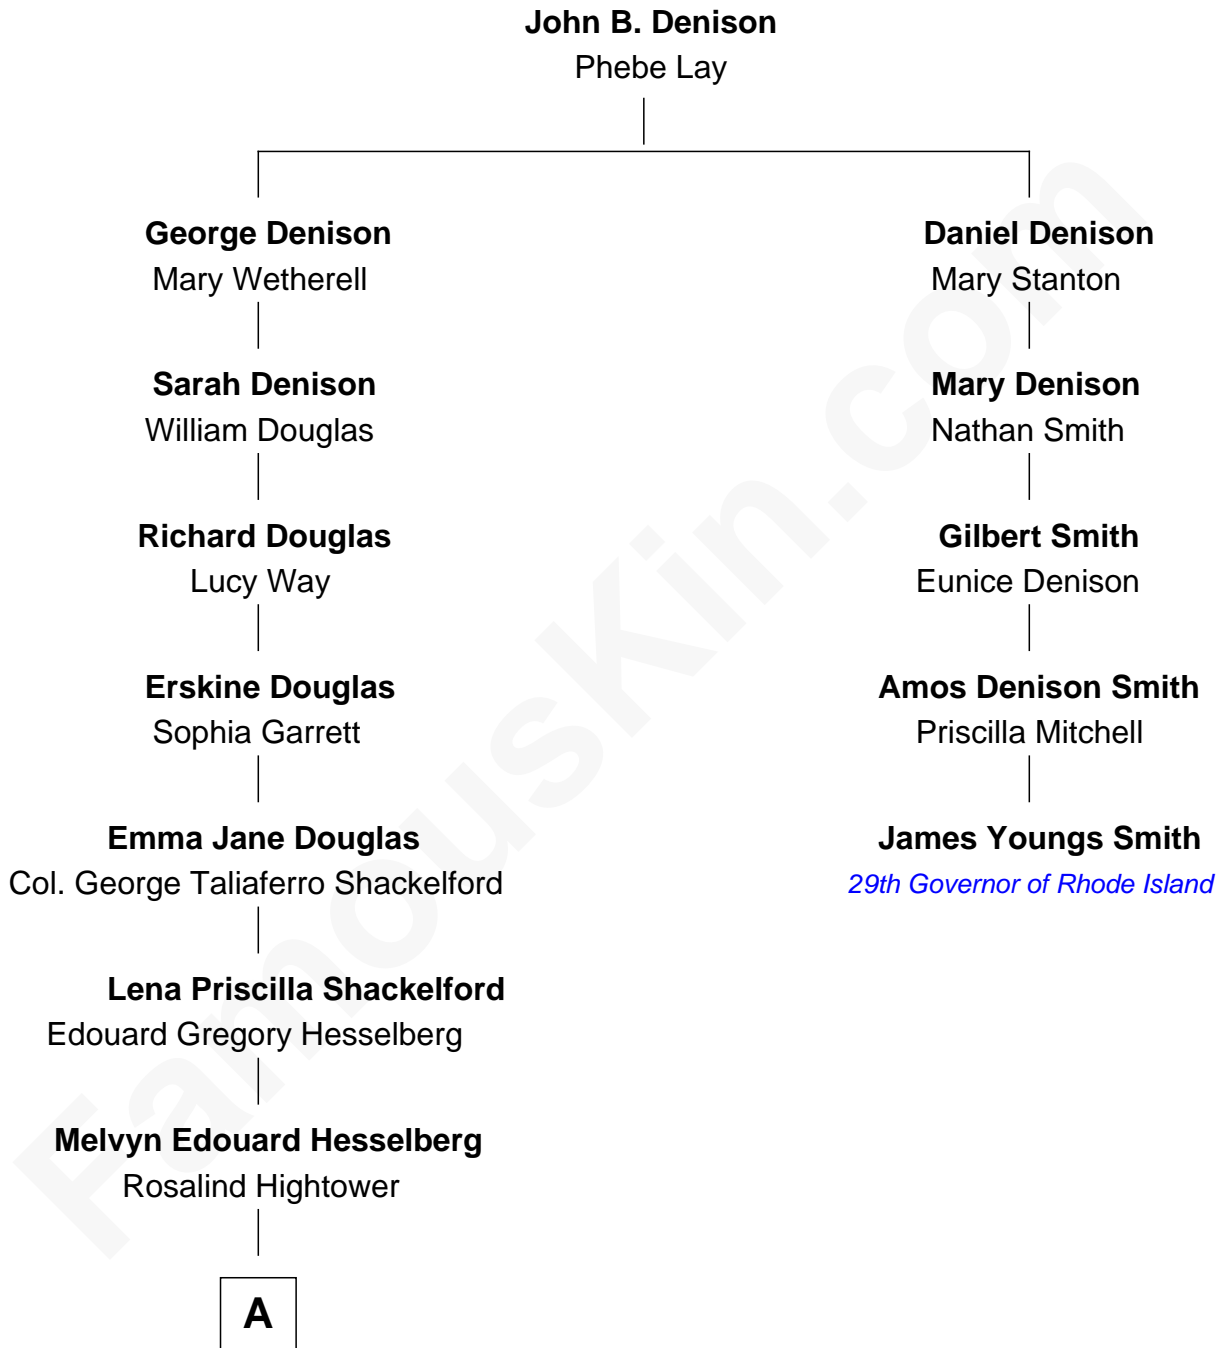

FamousKin.com Relationship Chart of

Illeana Douglas

TV and Movie Actress

4th cousin 4 times removed of

James Youngs Smith

29th Governor of Rhode Island

A

Gregory Hesselberg

Joan Georgescu

Illeana Douglas

TV and Movie Actress

FamousKin.com