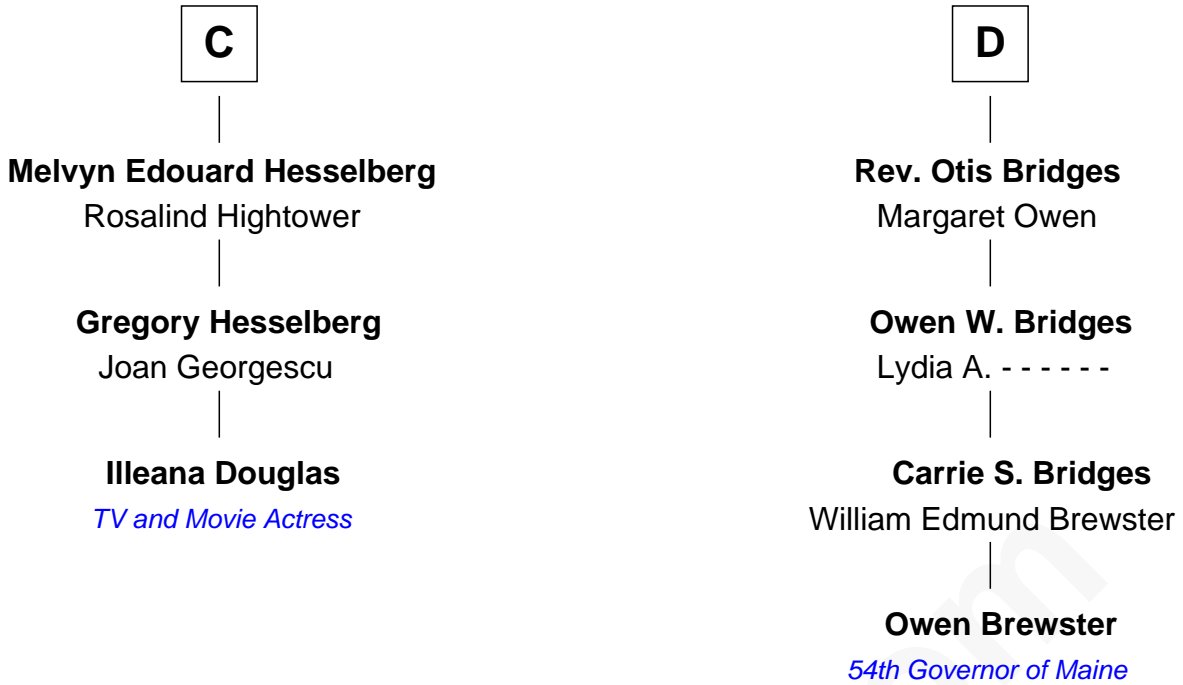

# FamousKin.com Relationship Chart of

**Illeana Douglas**

*TV and Movie Actress*

19th cousin 1 time removed of

**Owen Brewster**

*54th Governor of Maine*

**Sir Thomas de Beauchamp**

Katherine de Mortimer

**Sir William Beauchamp**

Joan Fitzalan

**Joan Beauchamp**

James Butler

**Elizabeth Butler**

John Talbot

**Ann Talbot**

Sir Henry Vernon

Sir Roger de Clifford

**Katherine de Clifford**

Sir Ralph de Greystoke

**Maud de Greystoke**

Eudo de Welles

**Sir Lionel de Welles**

Joan de Waterton

**Margaret de Welles**

Sir Thomas Dymoke

**Jane Dymoke**

John Fulnetby

**Katherine Fulnetby**

William Dynwell

**B**

FamousKin.com