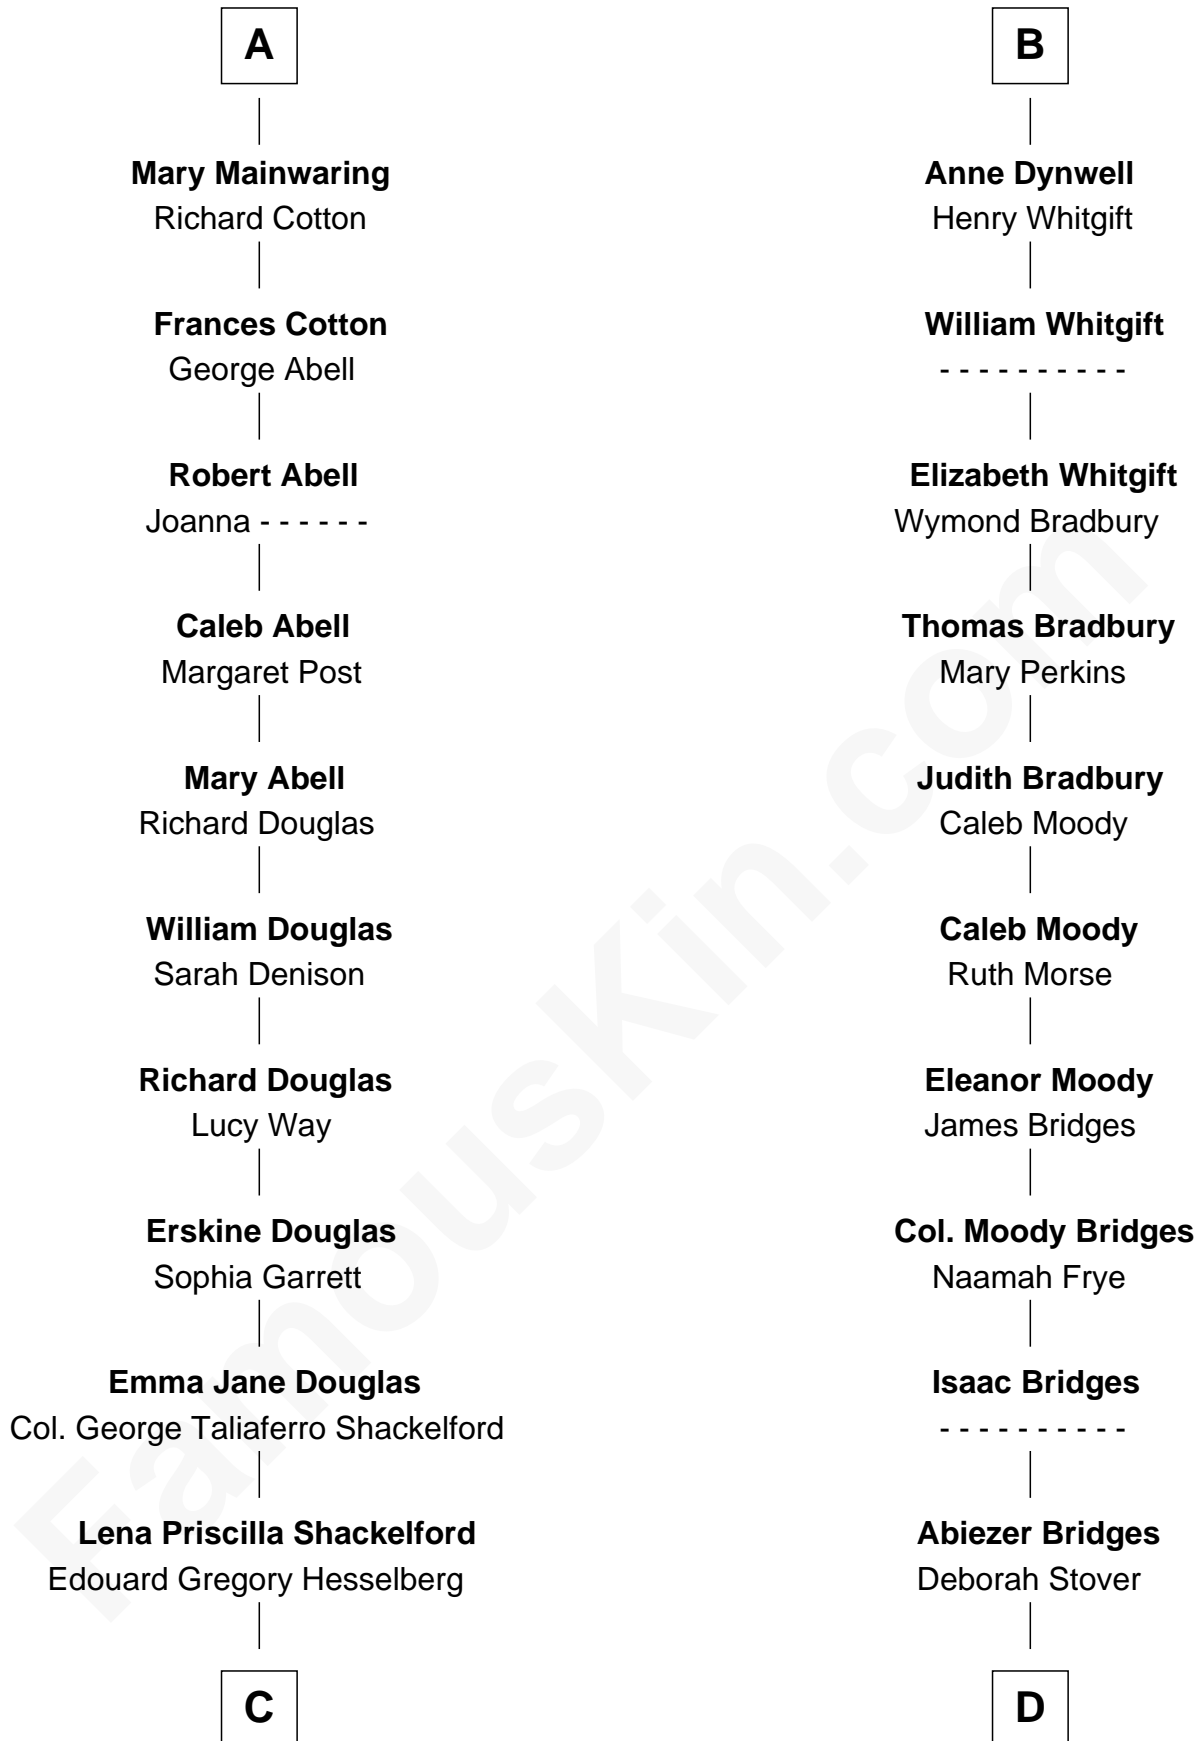

# FamousKin.com Relationship Chart of

**Illeana Douglas**

*TV and Movie Actress*

19th cousin 1 time removed of

**Owen Brewster**

*54th Governor of Maine*

**Sir Thomas de Beauchamp**

Katherine de Mortimer

**Sir William Beauchamp**

Joan Fitzalan

**Joan Beauchamp**

James Butler

**Elizabeth Butler**

John Talbot

**Ann Talbot**

Sir Henry Vernon

**Elizabeth Vernon**

Sir Robert Corbet

**Dorothy Corbet**

Sir Richard Mainwaring

**Sir Arthur Mainwaring**

Margaret Mainwaring

**A**

**Maud de Beauchamp**

Sir Thomas Dymoke

**Jane Dymoke**

John Fulnetby

**Katherine Fulnetby**

William Dynwell

**B**

FamousKin.com