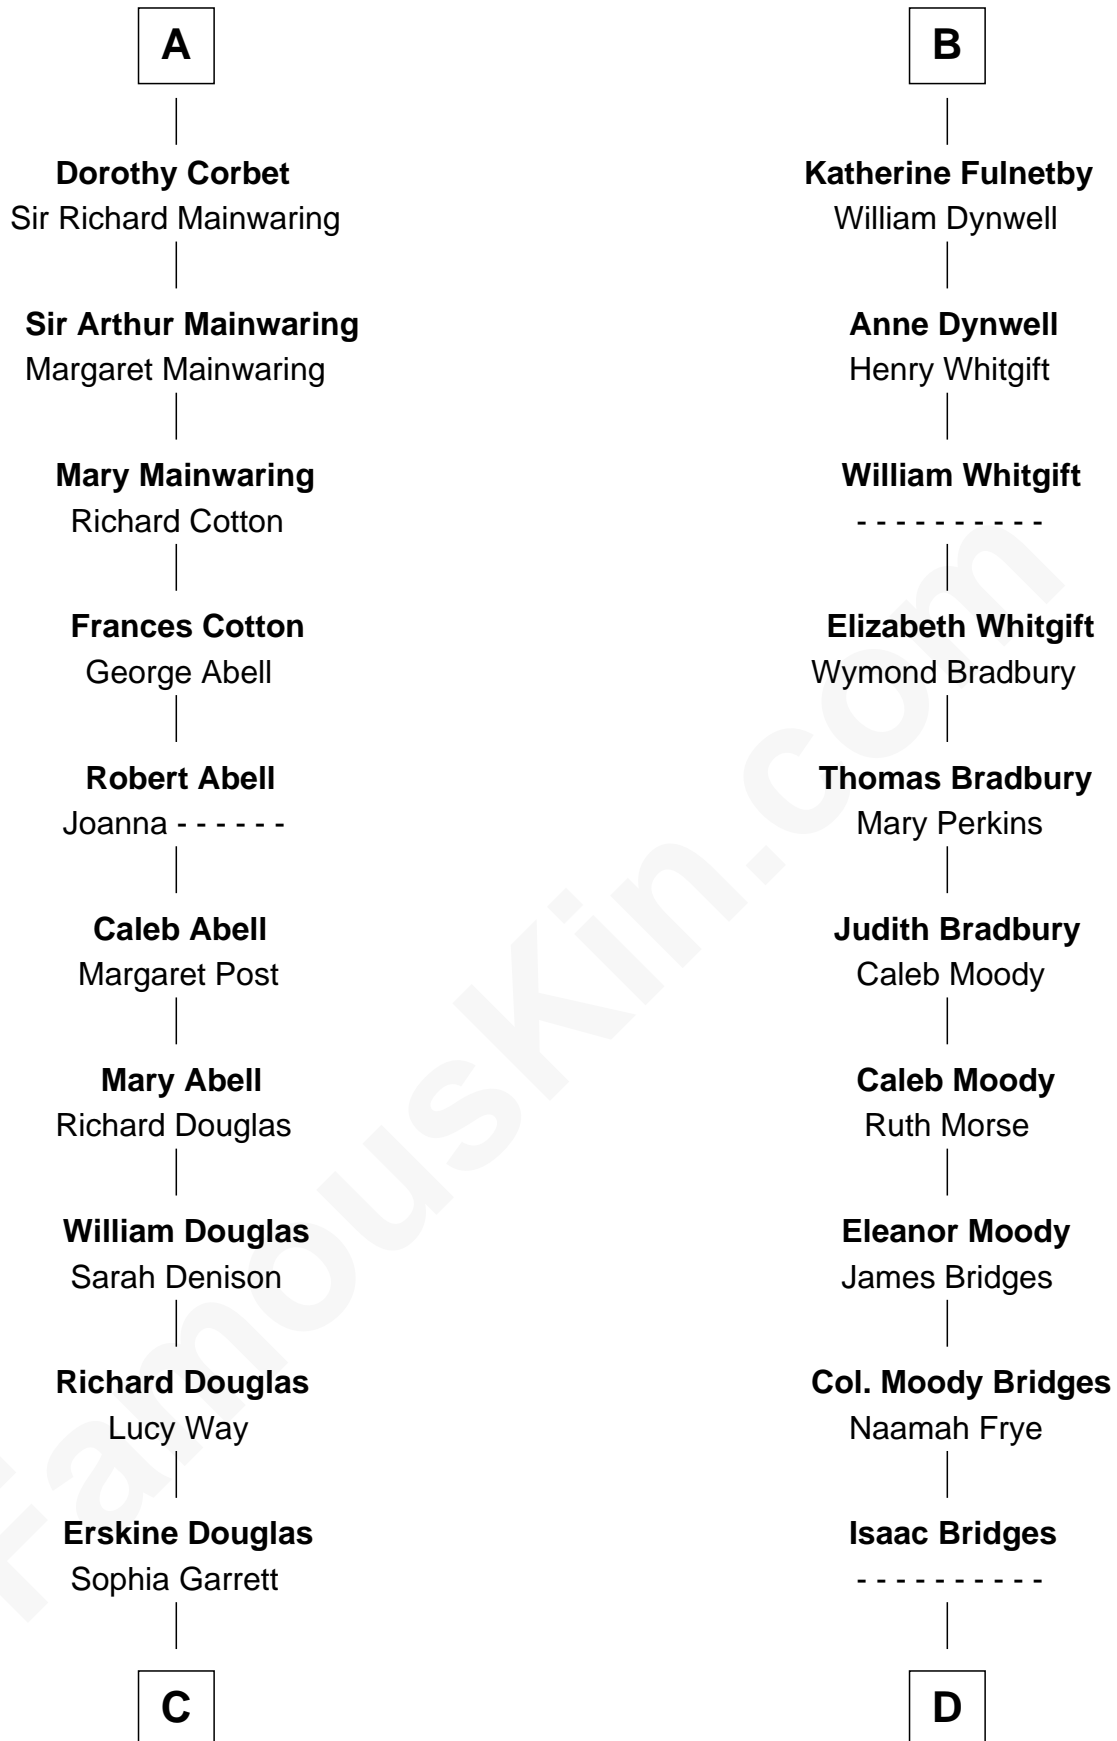

FamousKin.com Relationship Chart of

Illeana Douglas

TV and Movie Actress

21st cousin of

Owen Brewster

54th Governor of Maine

Henry Plantagenet

Maud de Chaworth

C

Emma Jane Douglas
Col. George Taliaferro Shackelford

Lena Priscilla Shackelford
Edouard Gregory Hesselberg

Melvyn Edouard Hesselberg
Rosalind Hightower

Gregory Hesselberg
Joan Georgescu

Illeana Douglas
TV and Movie Actress

D

Abiezer Bridges
Deborah Stover

Rev. Otis Bridges
Margaret Owen

Owen W. Bridges
Lydia A. -----

Carrie S. Bridges
William Edmund Brewster

Owen Brewster
54th Governor of Maine