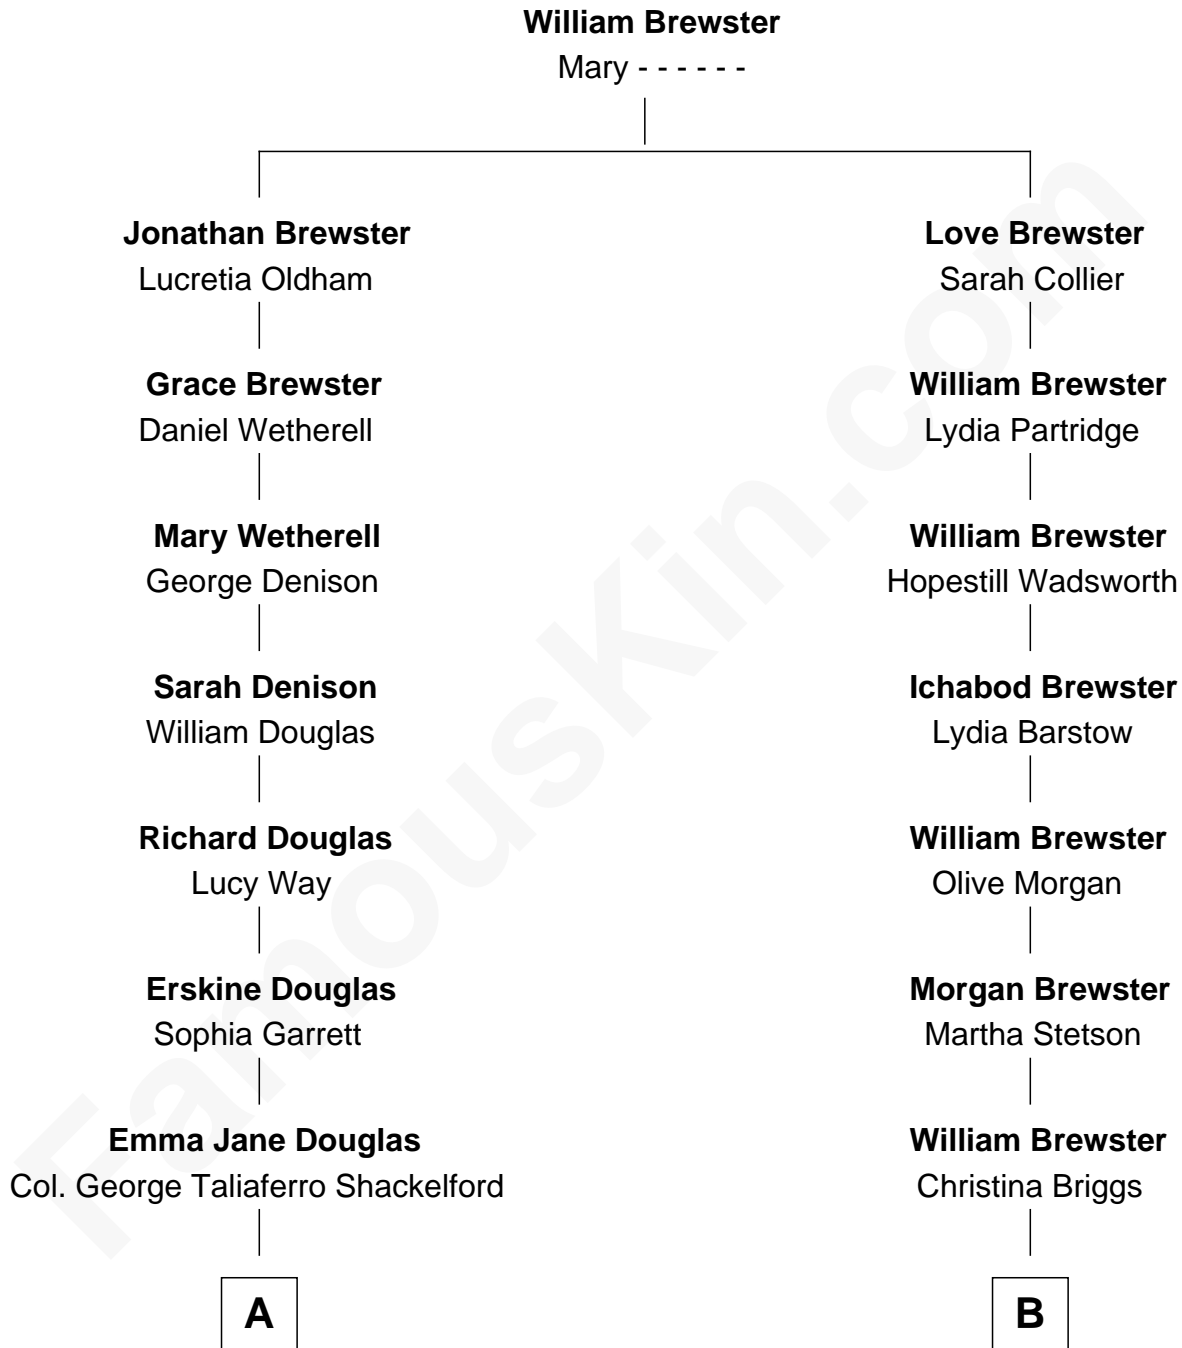

FamousKin.com Relationship Chart of

Illeana Douglas

TV and Movie Actress

9th cousin 1 time removed of

Owen Brewster

54th Governor of Maine

A

Lena Priscilla Shackelford
Edouard Gregory Hesselberg

Melvyn Edouard Hesselberg
Rosalind Hightower

Gregory Hesselberg
Joan Georgescu

Illeana Douglas
TV and Movie Actress

B

Abiatha B. Brewster
Clara Warren

William Edmund Brewster
Carrie S. Bridges

Owen Brewster
54th Governor of Maine

FamousKin.com