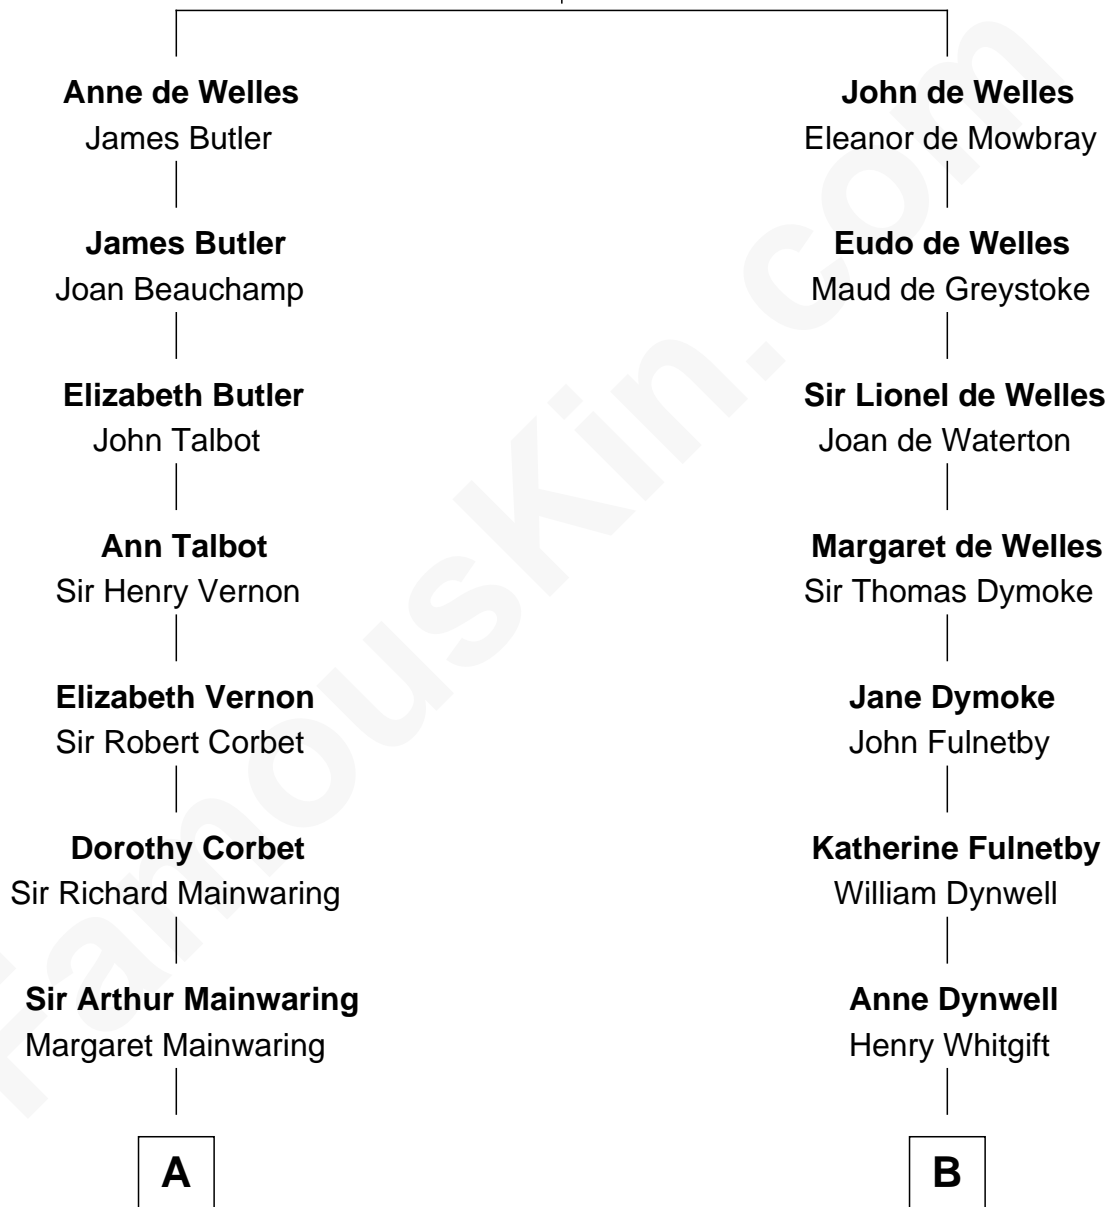

FamousKin.com Relationship Chart of

Illeana Douglas

TV and Movie Actress

19th cousin of

Owen Brewster

54th Governor of Maine

John de Welles

Maud de Roos

C

Melvyn Edouard Hesselberg

Rosalind Hightower

Gregory Hesselberg

Joan Georgescu

Illeana Douglas

TV and Movie Actress

D

Owen W. Bridges

Lydia A. -----

Carrie S. Bridges

William Edmund Brewster

Owen Brewster

54th Governor of Maine

FamousKin.com