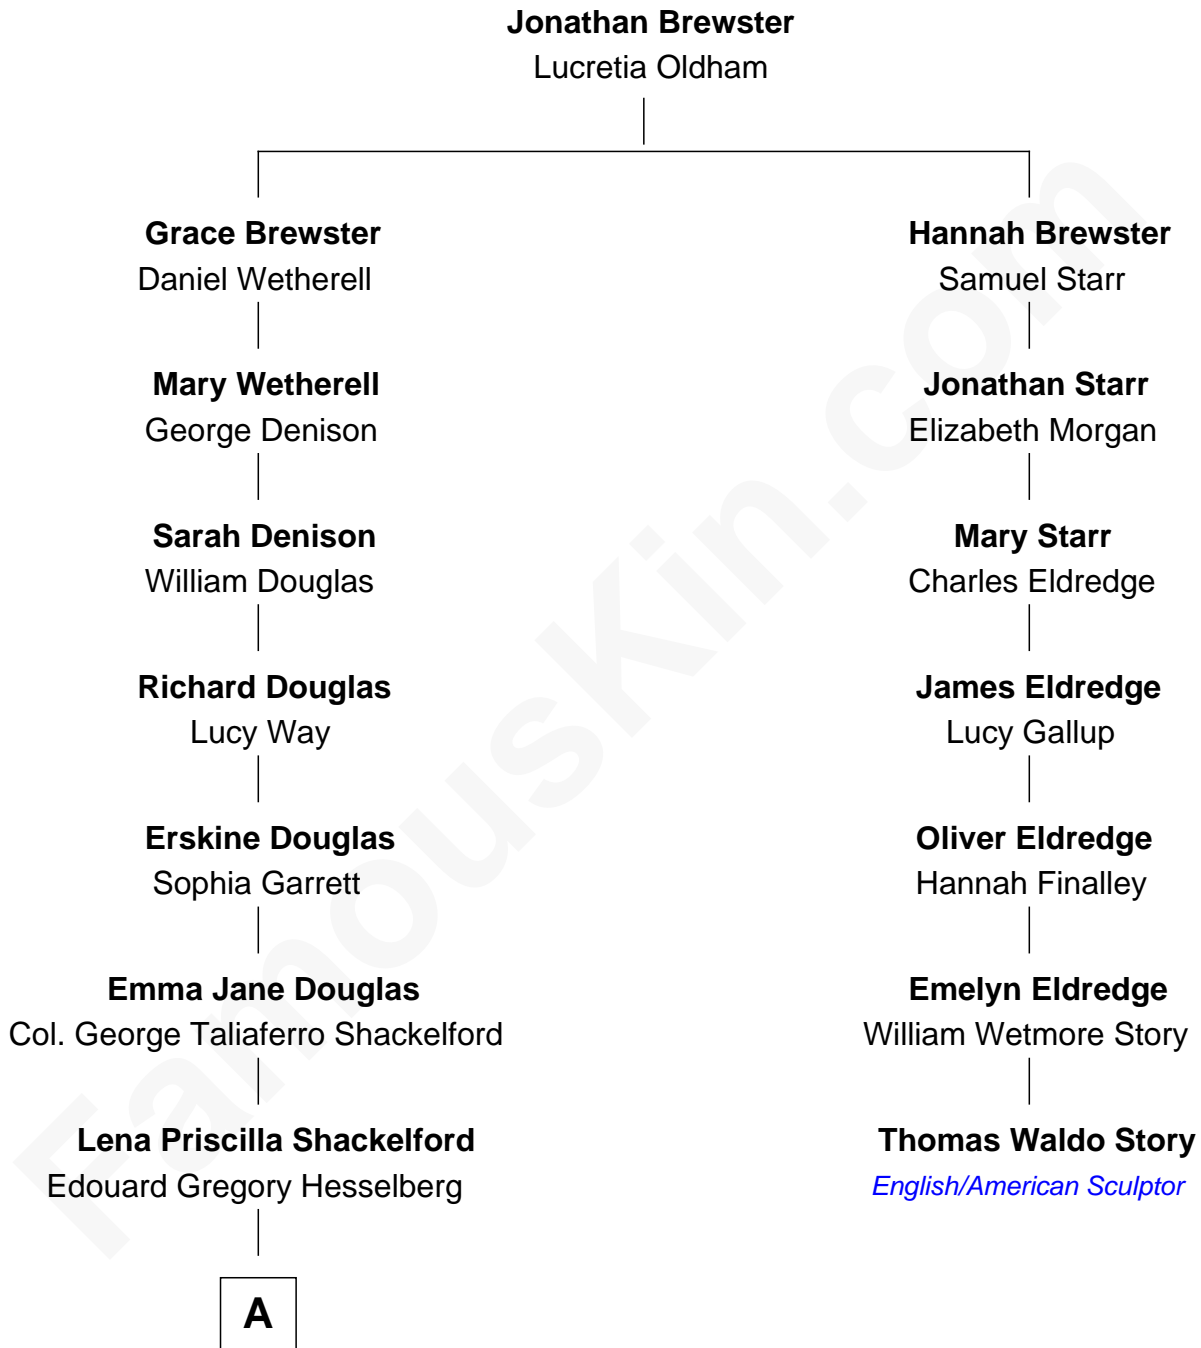

# FamousKin.com Relationship Chart of

**Ileana Douglas**

*TV and Movie Actress*

6th cousin 3 times removed of

**Thomas Waldo Story**

*English/American Sculptor*

A

—  
**Melvyn Edouard Hesselberg**

Rosalind Hightower

—  
**Gregory Hesselberg**

Joan Georgescu

—  
**Illeana Douglas**

*TV and Movie Actress*