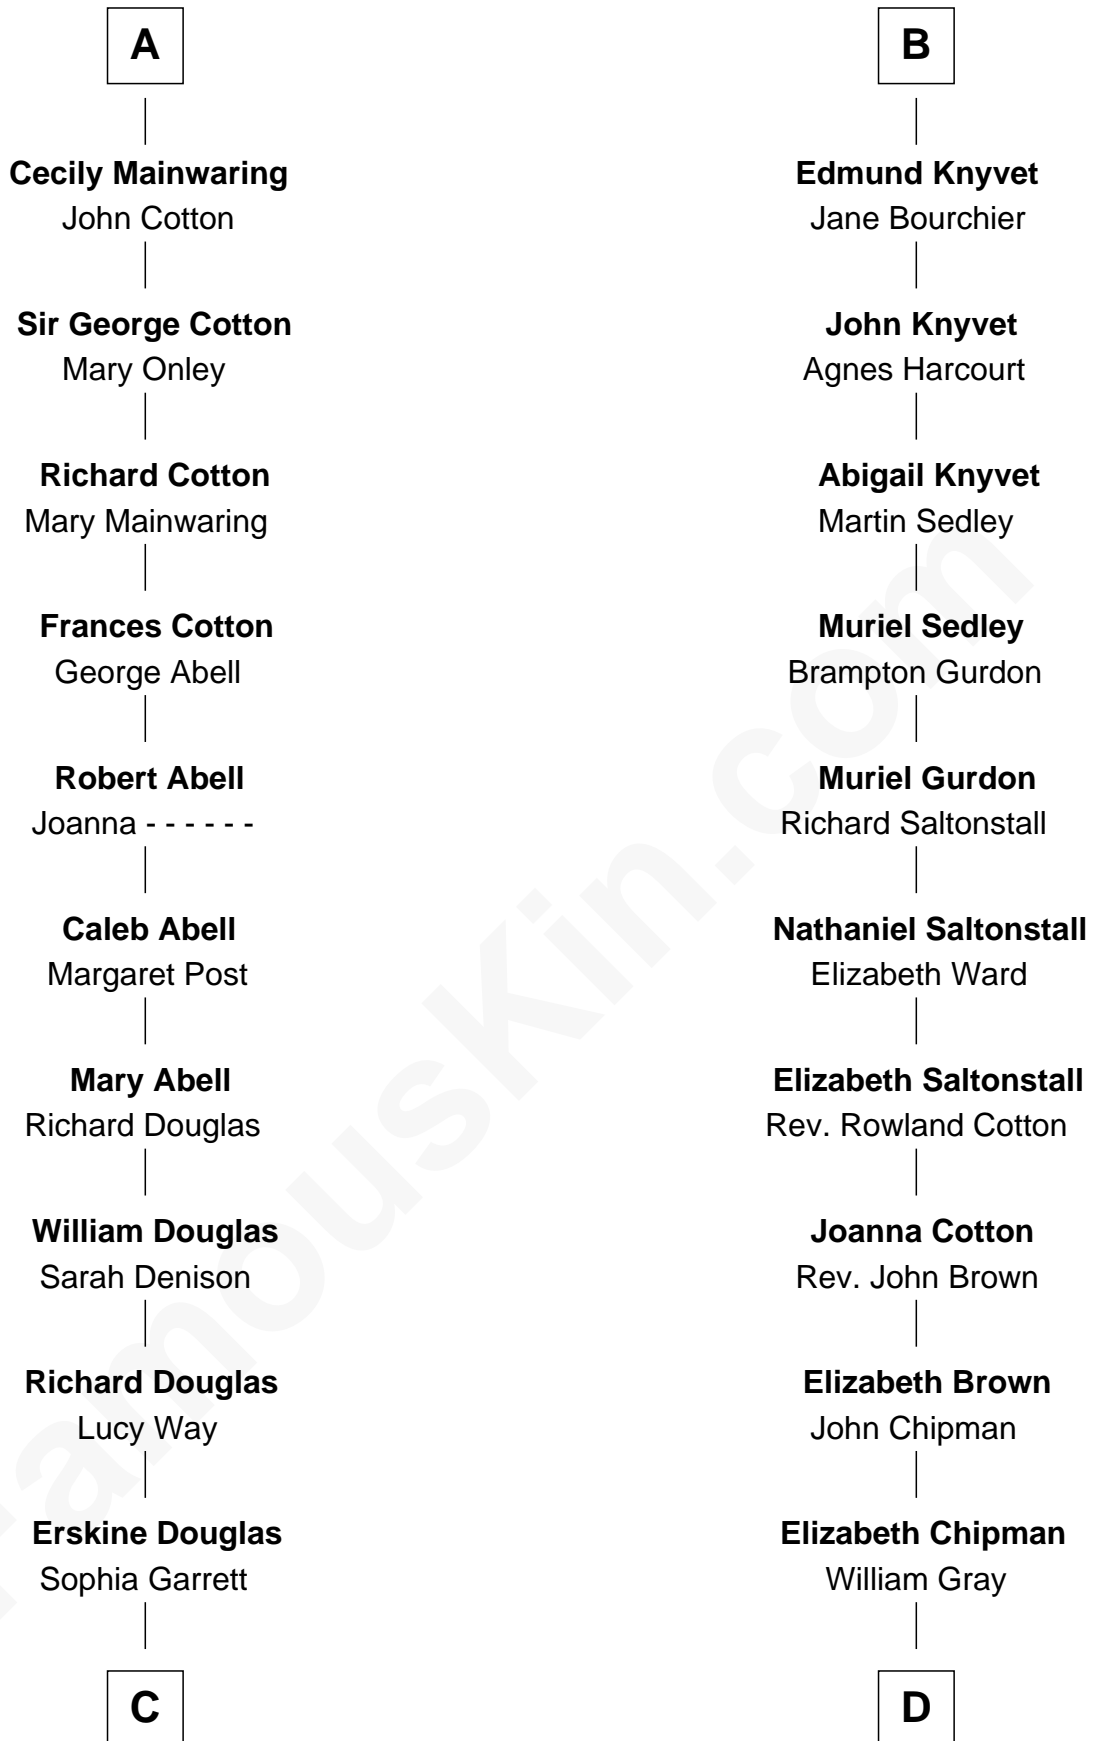

# FamousKin.com Relationship Chart of

**Illeana Douglas**

*TV and Movie Actress*

18th cousin 3 times removed of

**Horace Gray**

*U.S. Supreme Court Justice*

**C**

**Emma Jane Douglas**  
Col. George Taliaferro Shackelford

**Lena Priscilla Shackelford**  
Edouard Gregory Hesselberg

**Melvyn Edouard Hesselberg**  
Rosalind Hightower

**Gregory Hesselberg**  
Joan Georgescu

**Illeana Douglas**  
*TV and Movie Actress*

**D**

**Horace Gray**  
Harriet Upham

**Horace Gray**  
*U.S. Supreme Court Justice*