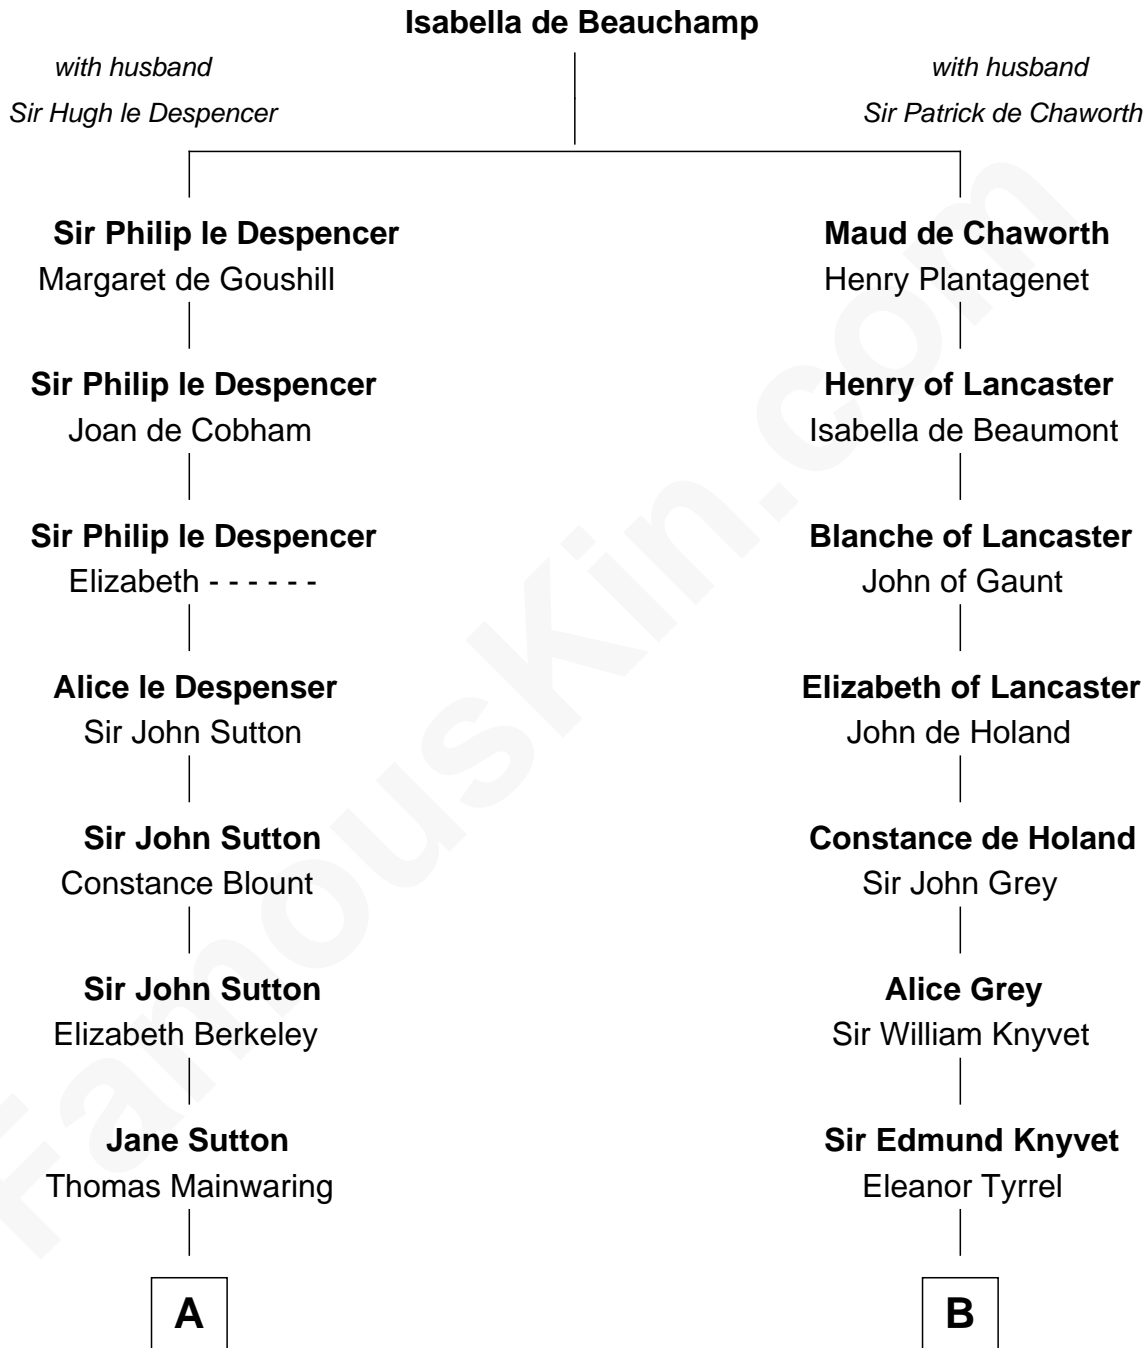

# FamousKin.com Relationship Chart of

**Illeana Douglas**

*TV and Movie Actress*

18th cousin 3 times removed of

**Horace Gray**

*U.S. Supreme Court Justice*

**C**

**Emma Jane Douglas**  
Col. George Taliaferro Shackelford

**Lena Priscilla Shackelford**  
Edouard Gregory Hesselberg

**Melvyn Edouard Hesselberg**  
Rosalind Hightower

**Gregory Hesselberg**  
Joan Georgescu

**Illeana Douglas**  
*TV and Movie Actress*

**D**

**Horace Gray**  
Harriet Upham

**Horace Gray**  
*U.S. Supreme Court Justice*