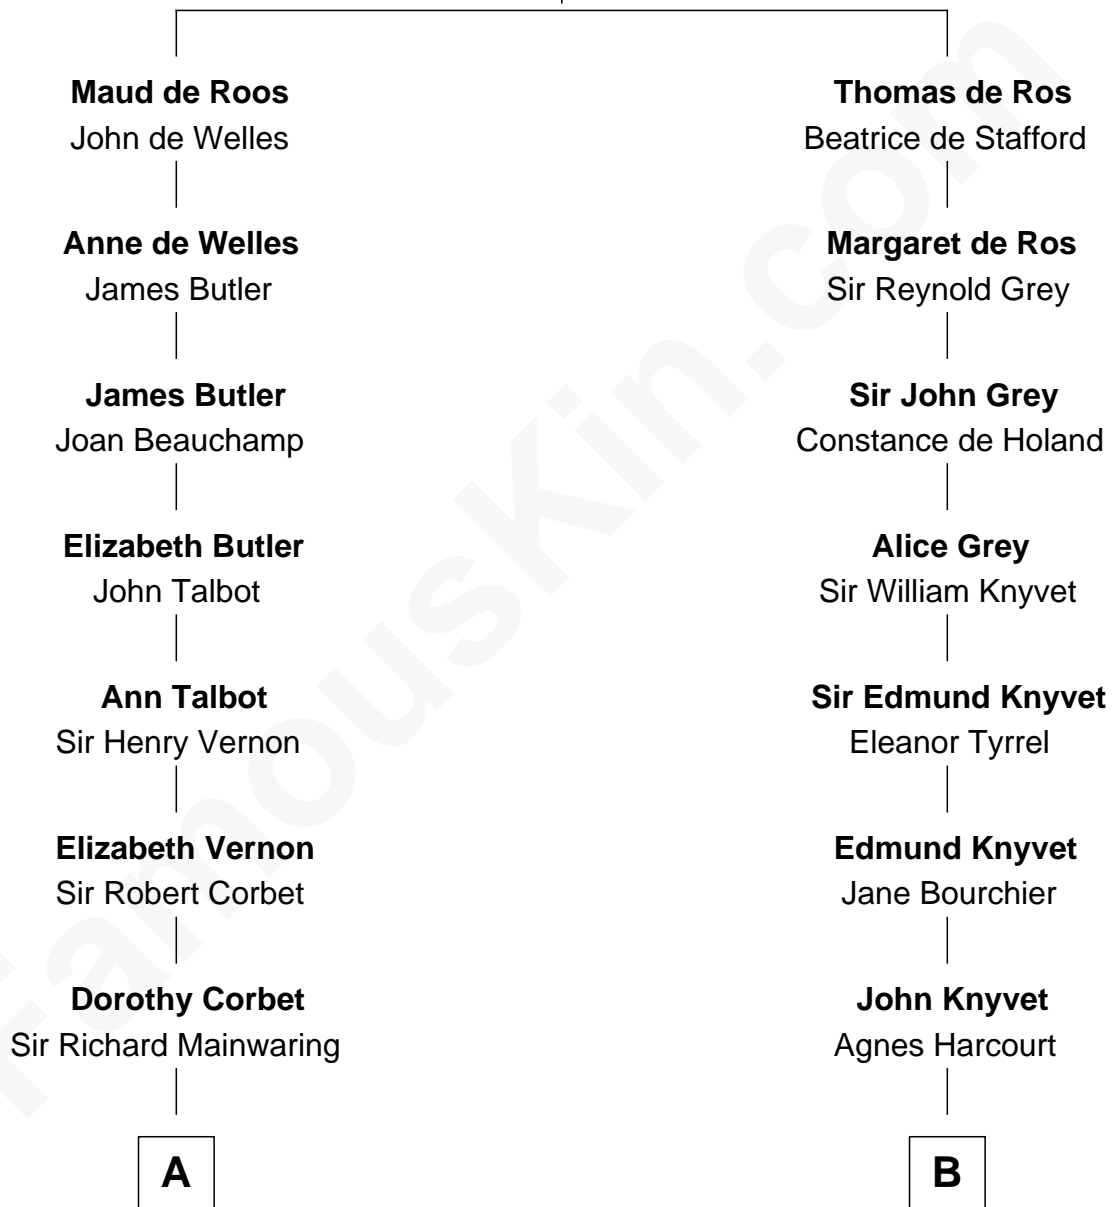

FamousKin.com Relationship Chart of

Illeana Douglas

TV and Movie Actress

16th cousin 4 times removed of

Horace Gray

U.S. Supreme Court Justice

Sir William de Ros
Margery de Badlesmere

C

—
Lena Priscilla Shackelford
Edouard Gregory Hesselberg

—
Melvyn Edouard Hesselberg
Rosalind Hightower

—
Gregory Hesselberg
Joan Georgescu

—
Illeana Douglas
TV and Movie Actress

FamousKin.com