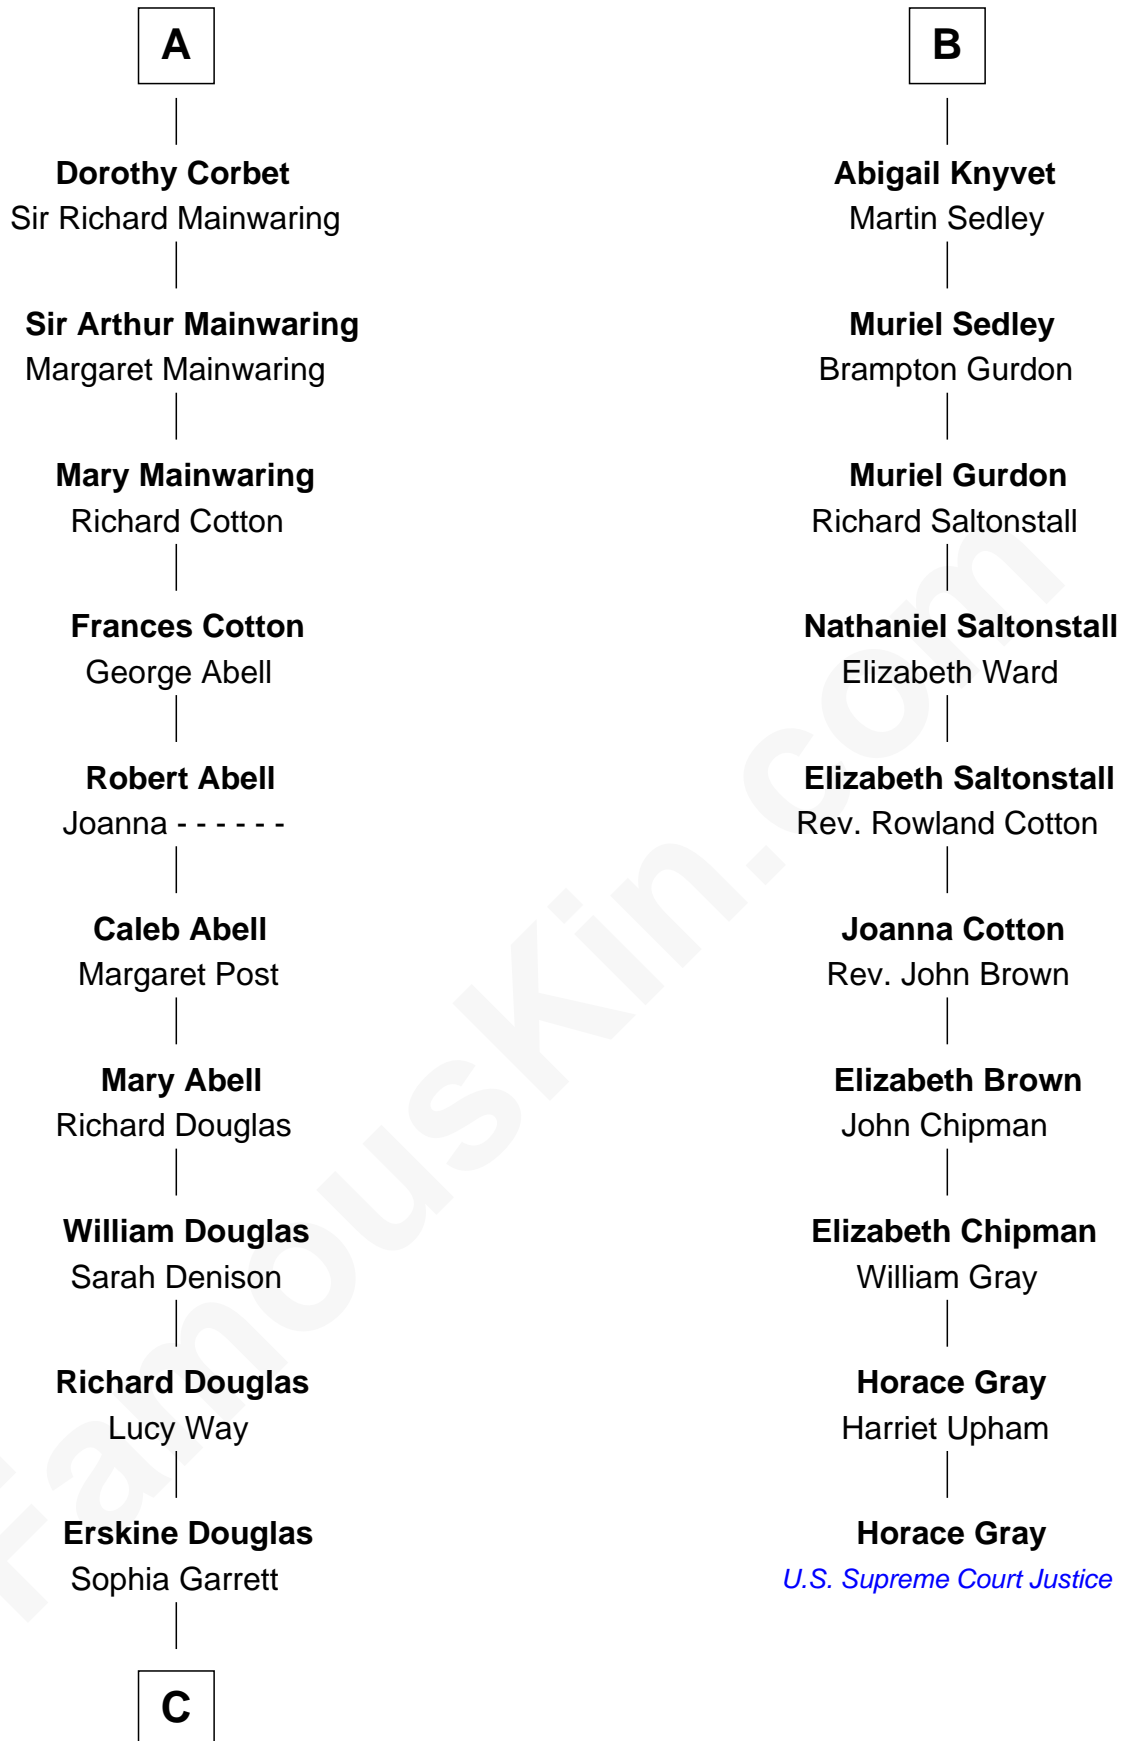

FamousKin.com Relationship Chart of

Illeana Douglas

TV and Movie Actress

16th cousin 5 times removed of

Horace Gray

U.S. Supreme Court Justice

C

Emma Jane Douglas
Col. George Taliaferro Shackelford

Lena Priscilla Shackelford
Edouard Gregory Hesselberg

Melvyn Edouard Hesselberg
Rosalind Hightower

Gregory Hesselberg
Joan Georgescu

Illeana Douglas
TV and Movie Actress

FamousKin.com