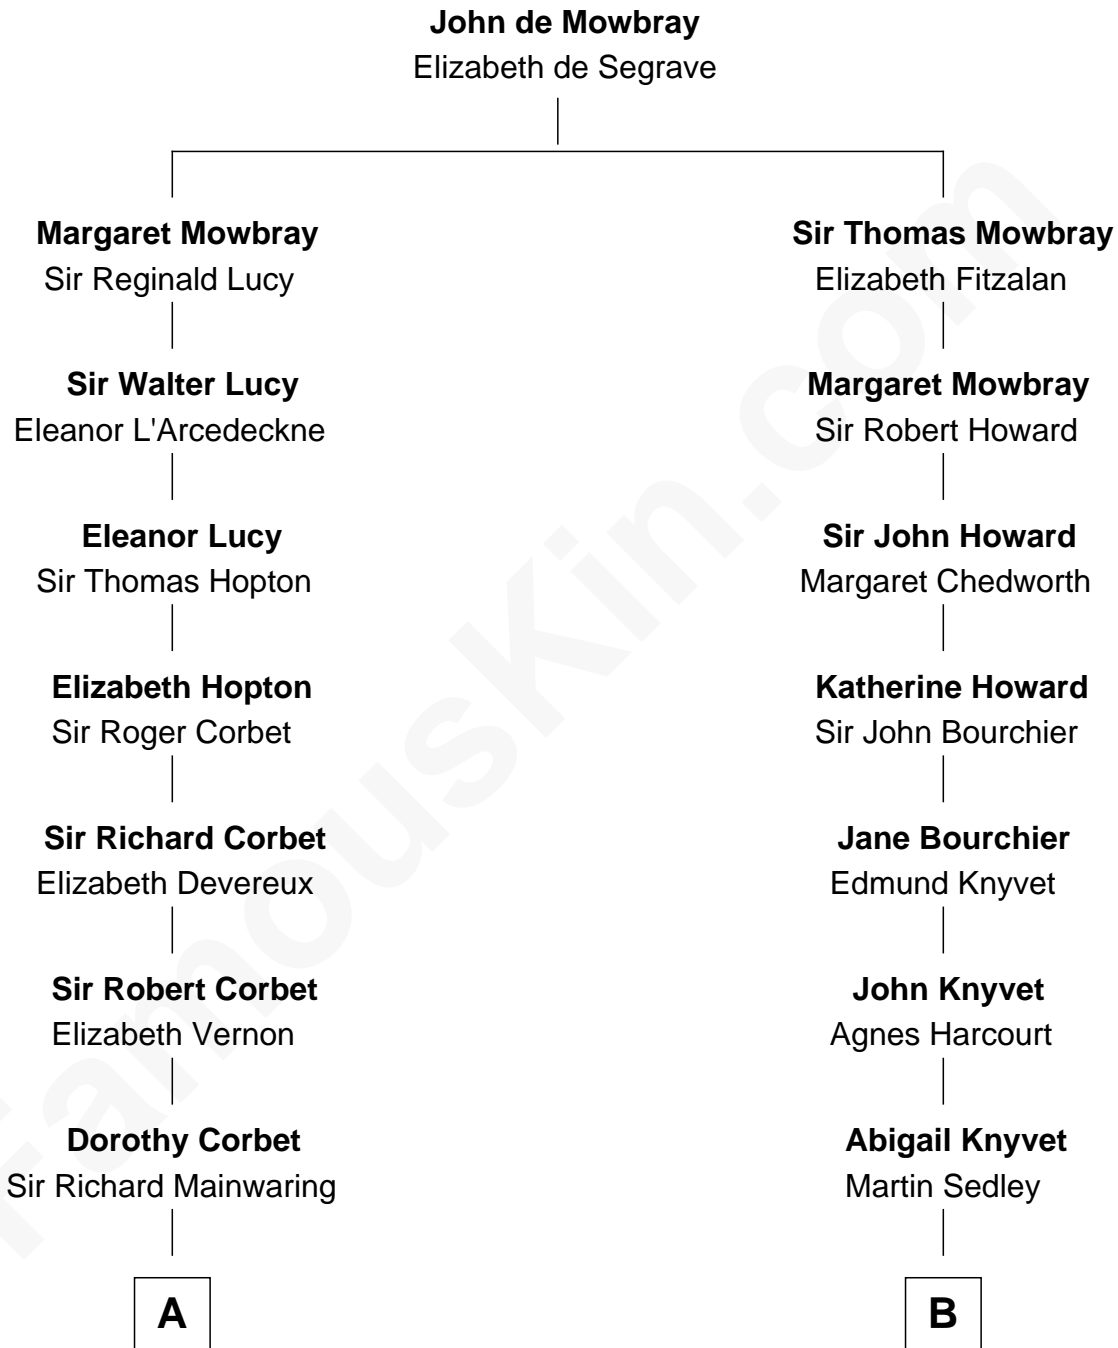

FamousKin.com Relationship Chart of

Illeana Douglas

TV and Movie Actress

15th cousin 5 times removed of

Horace Gray

U.S. Supreme Court Justice

C

—
Lena Priscilla Shackelford
Edouard Gregory Hesselberg

—
Melvyn Edouard Hesselberg
Rosalind Hightower

—
Gregory Hesselberg
Joan Georgescu

—
Illeana Douglas
TV and Movie Actress

FamousKin.com