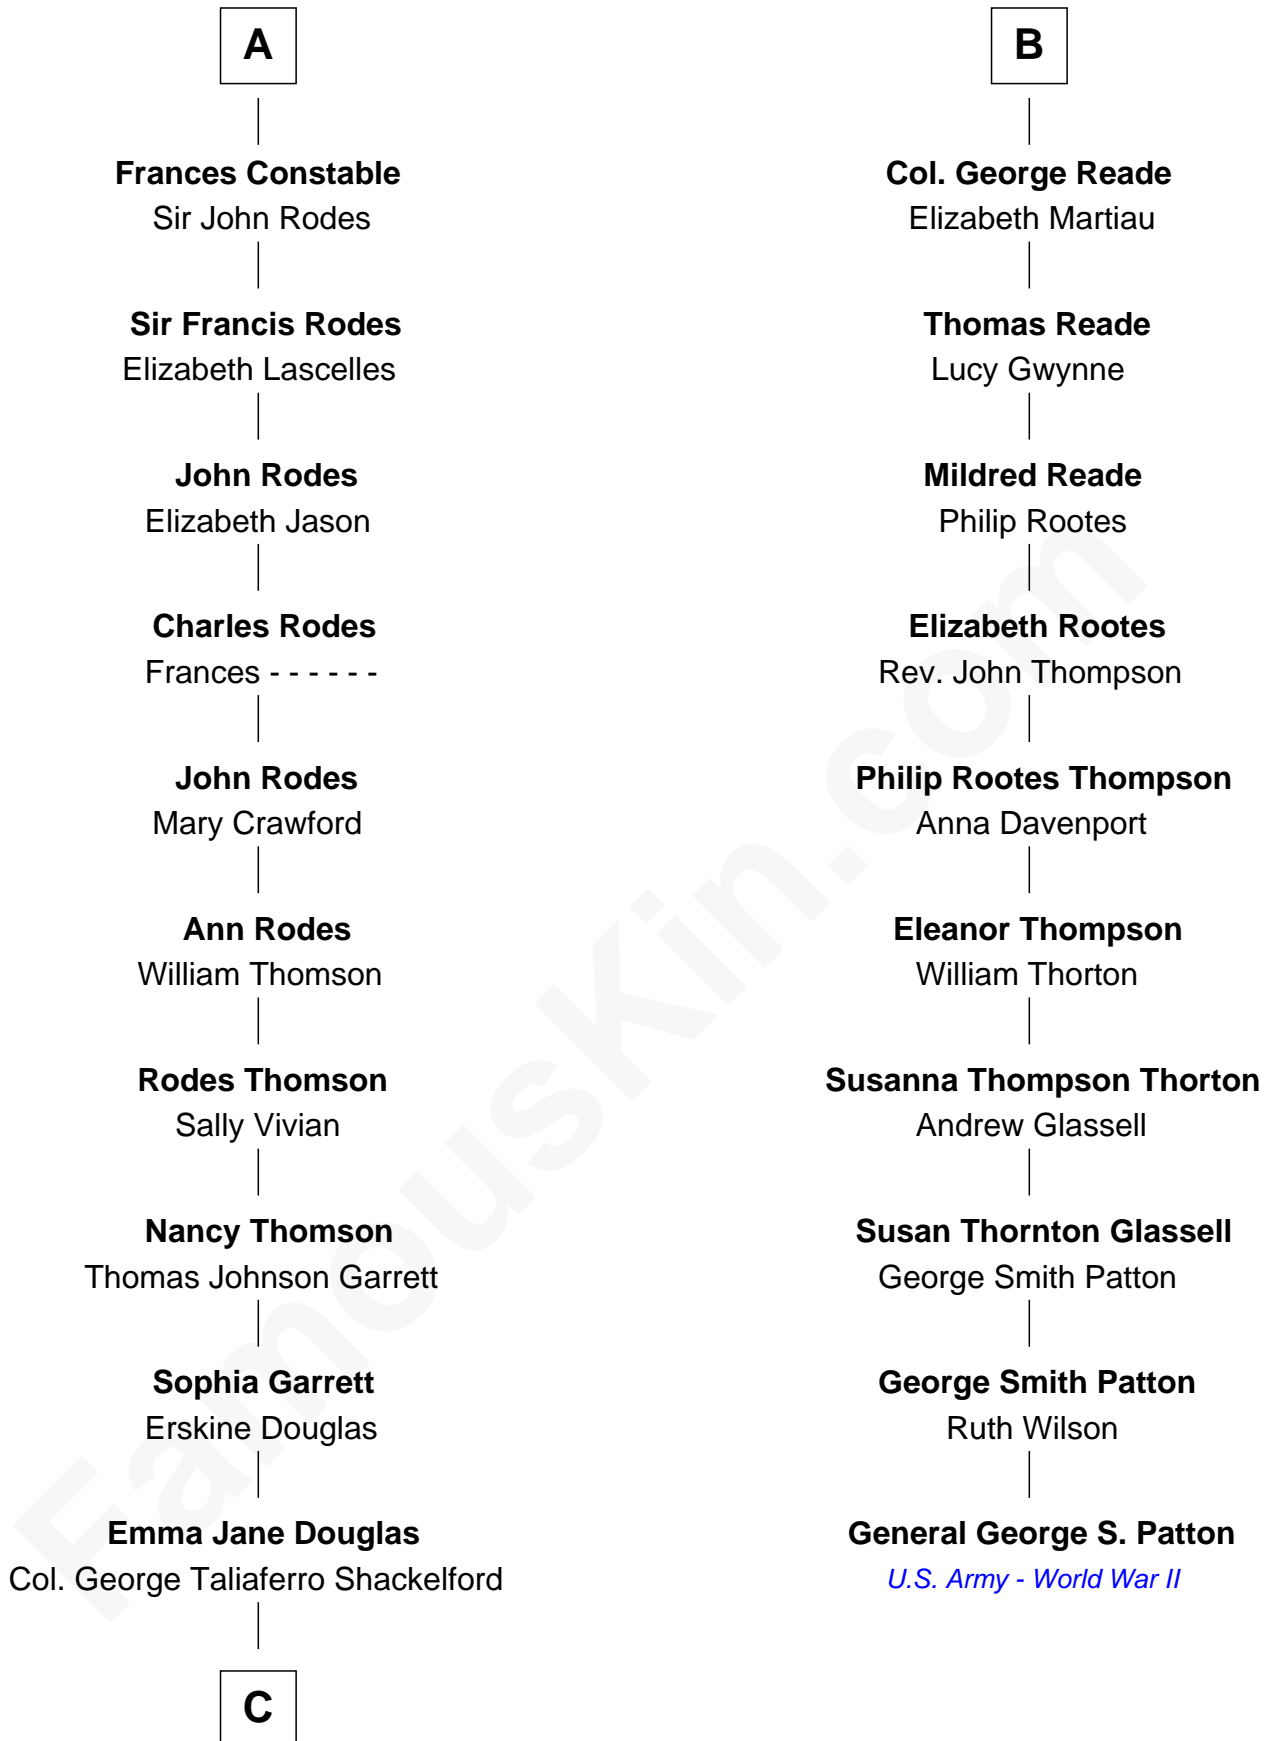

FamousKin.com Relationship Chart of

Illeana Douglas

TV and Movie Actress

16th cousin 4 times removed of

General George S. Patton

U.S. Army - World War II

C

—
Lena Priscilla Shackelford
Edouard Gregory Hesselberg

—
Melvyn Edouard Hesselberg
Rosalind Hightower

—
Gregory Hesselberg
Joan Georgescu

—
Illeana Douglas
TV and Movie Actress

FamousKin.com