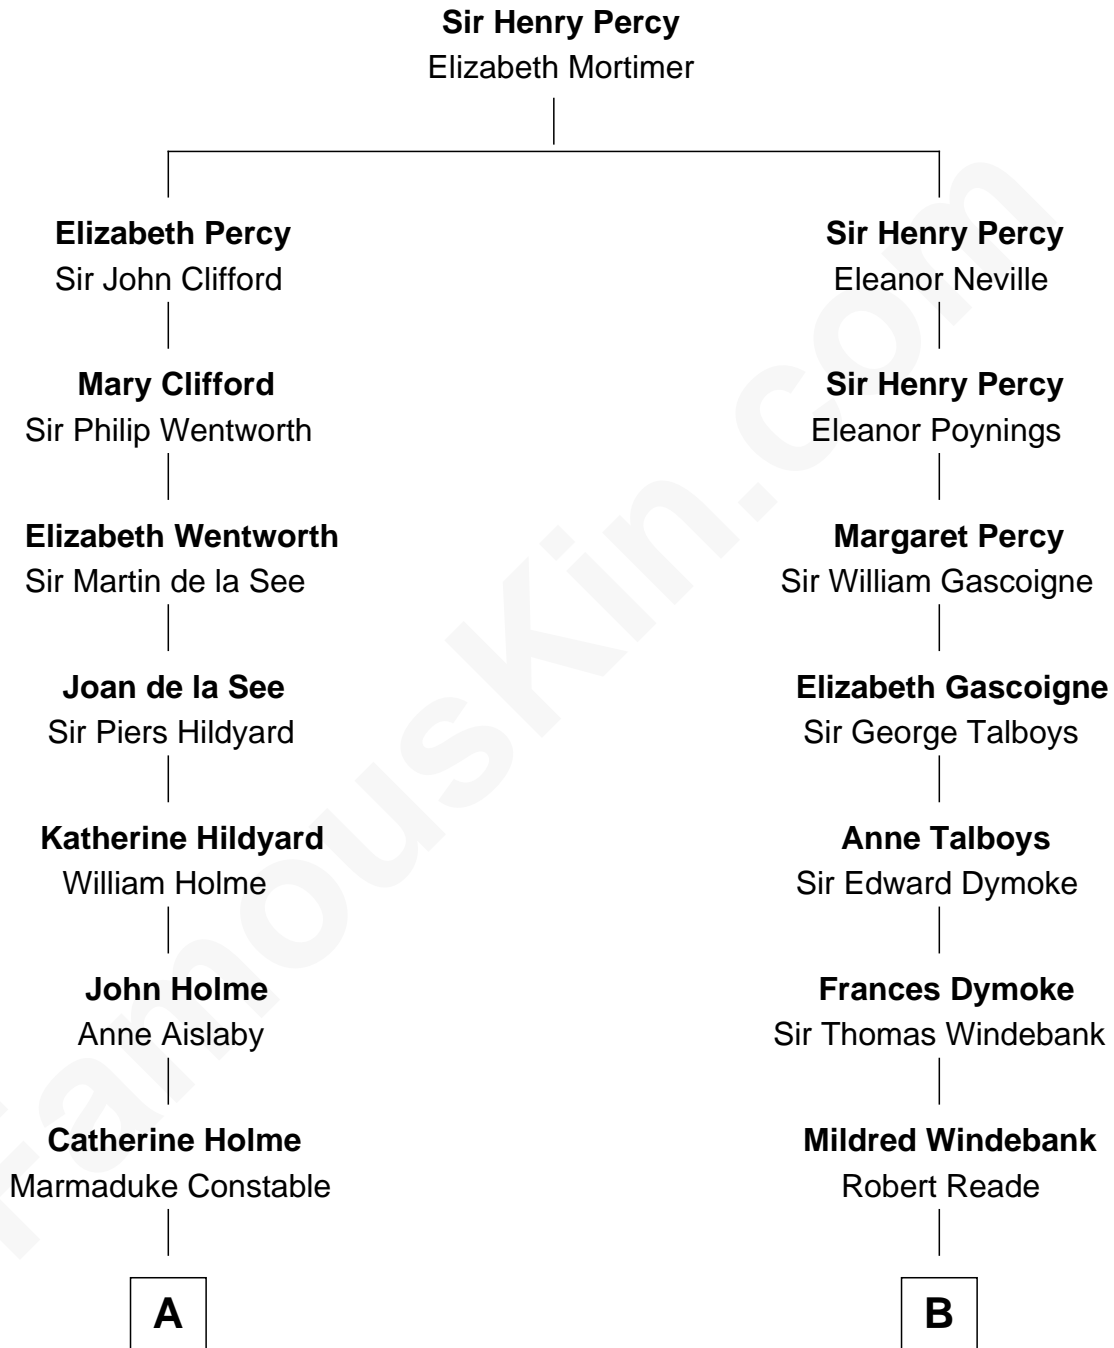

FamousKin.com Relationship Chart of

Illeana Douglas

TV and Movie Actress

16th cousin 4 times removed of

General George S. Patton

U.S. Army - World War II

C

—
Lena Priscilla Shackelford
Edouard Gregory Hesselberg

—
Melvyn Edouard Hesselberg
Rosalind Hightower

—
Gregory Hesselberg
Joan Georgescu

—
Illeana Douglas
TV and Movie Actress

FamousKin.com