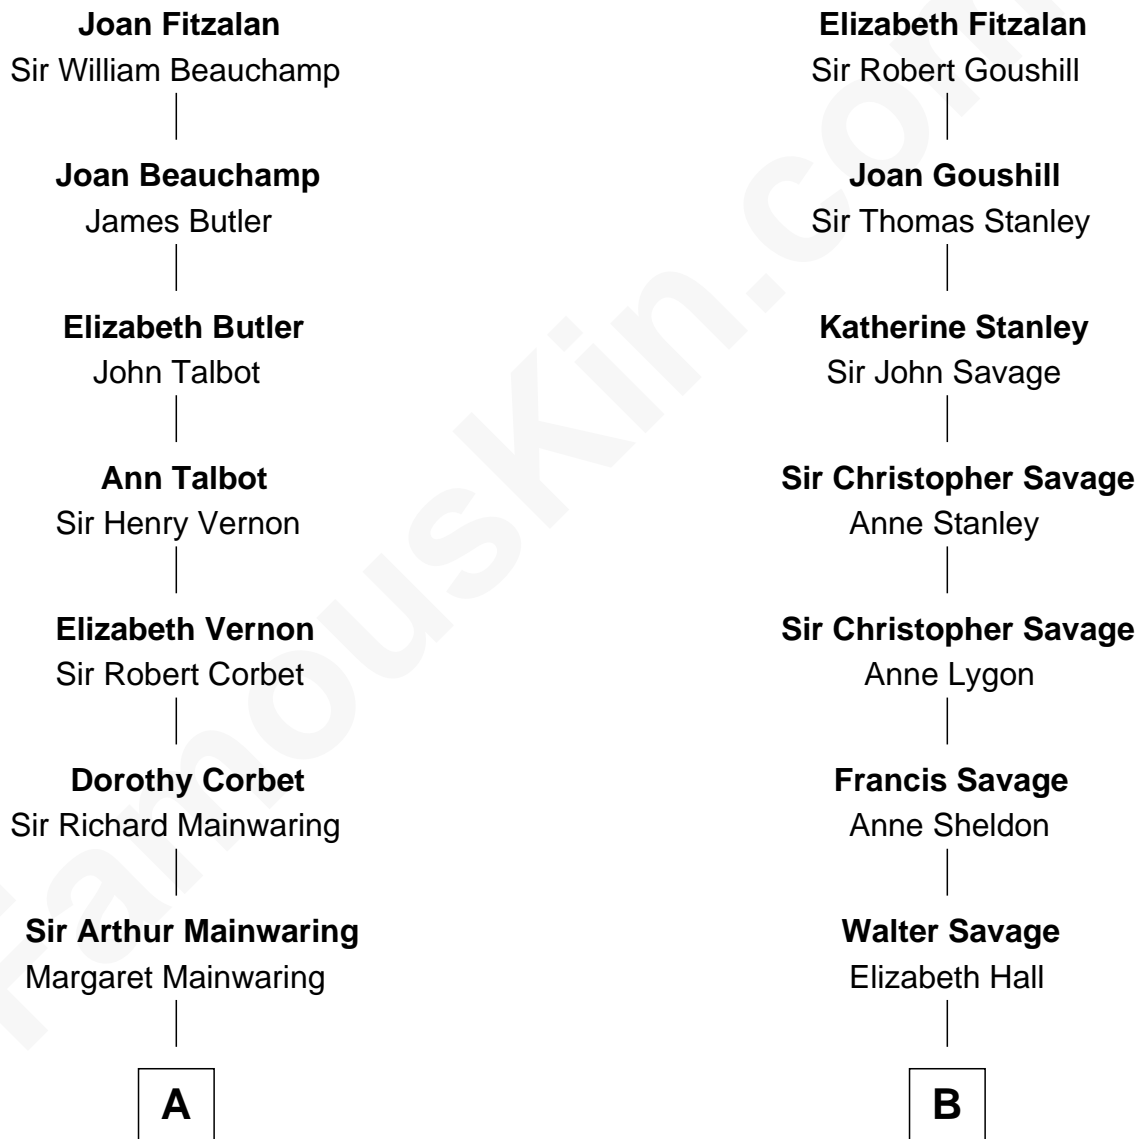

## Relationship Chart of

**Illeana Douglas**

*TV and Movie Actress*

17th cousin 2 times removed of

**General George S. Patton**

*U.S. Army - World War II*

**Sir Richard Fitzalan**

Elizabeth de Bohun

**C**

—  
**Melvyn Edouard Hesselberg**

Rosalind Hightower

—  
**Gregory Hesselberg**

Joan Georgescu

—  
**Illeana Douglas**

*TV and Movie Actress*

FamousKin.com