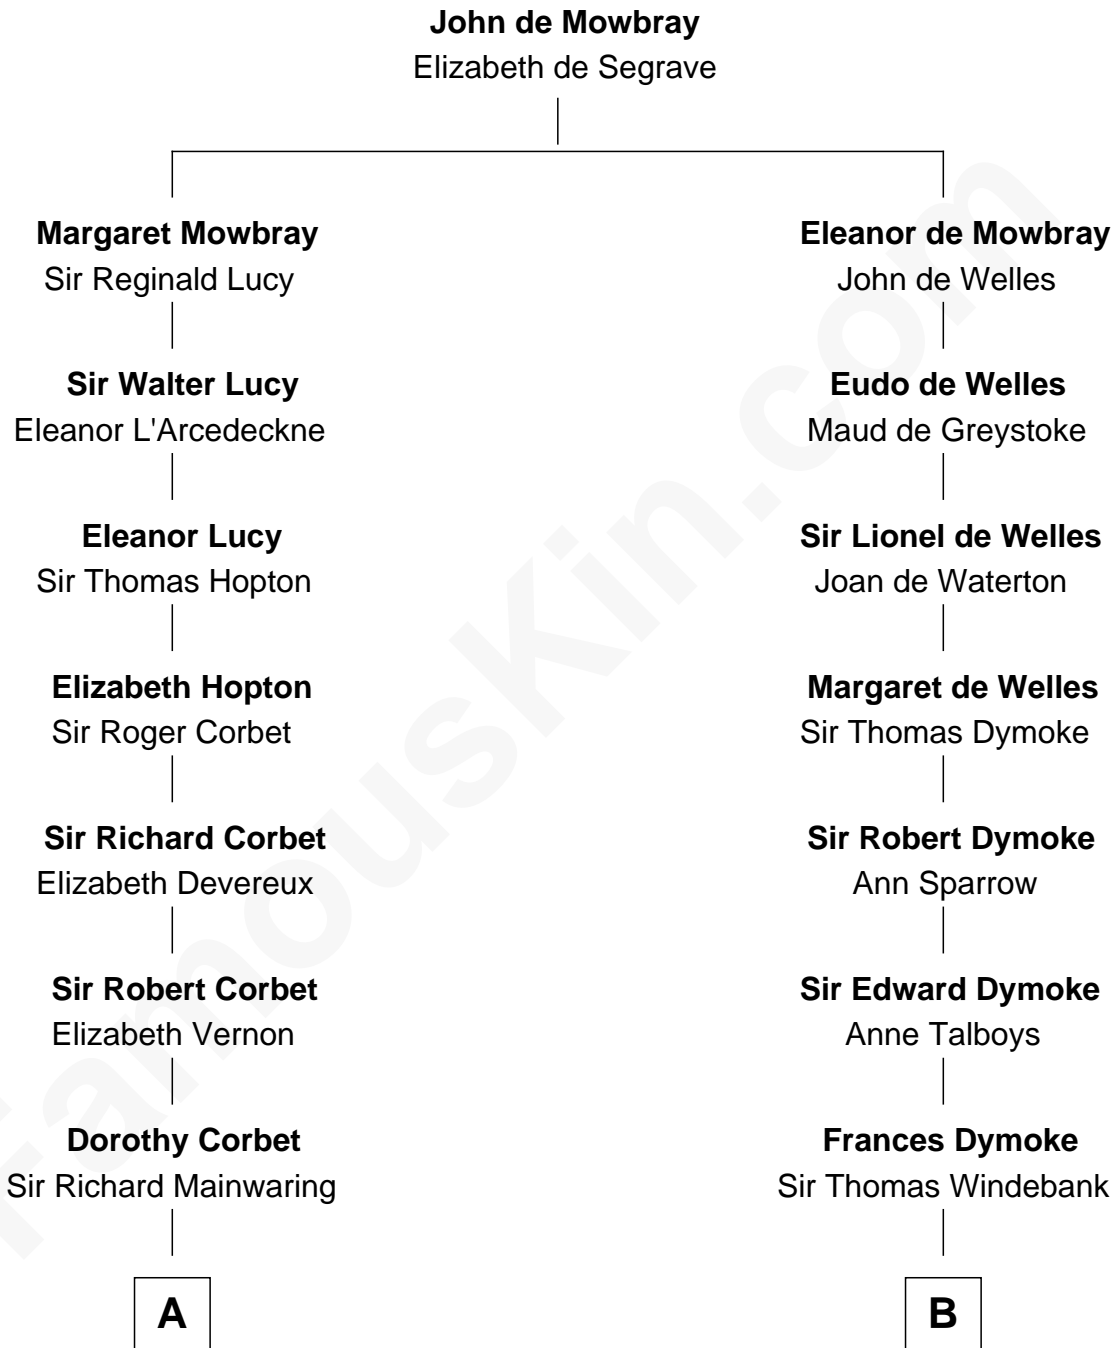

FamousKin.com

Relationship Chart of

Illeana Douglas

TV and Movie Actress

17th cousin 3 times removed of

General George S. Patton

U.S. Army - World War II

C

—
Lena Priscilla Shackelford
Edouard Gregory Hesselberg

—
Melvyn Edouard Hesselberg
Rosalind Hightower

—
Gregory Hesselberg
Joan Georgescu

—
Illeana Douglas
TV and Movie Actress