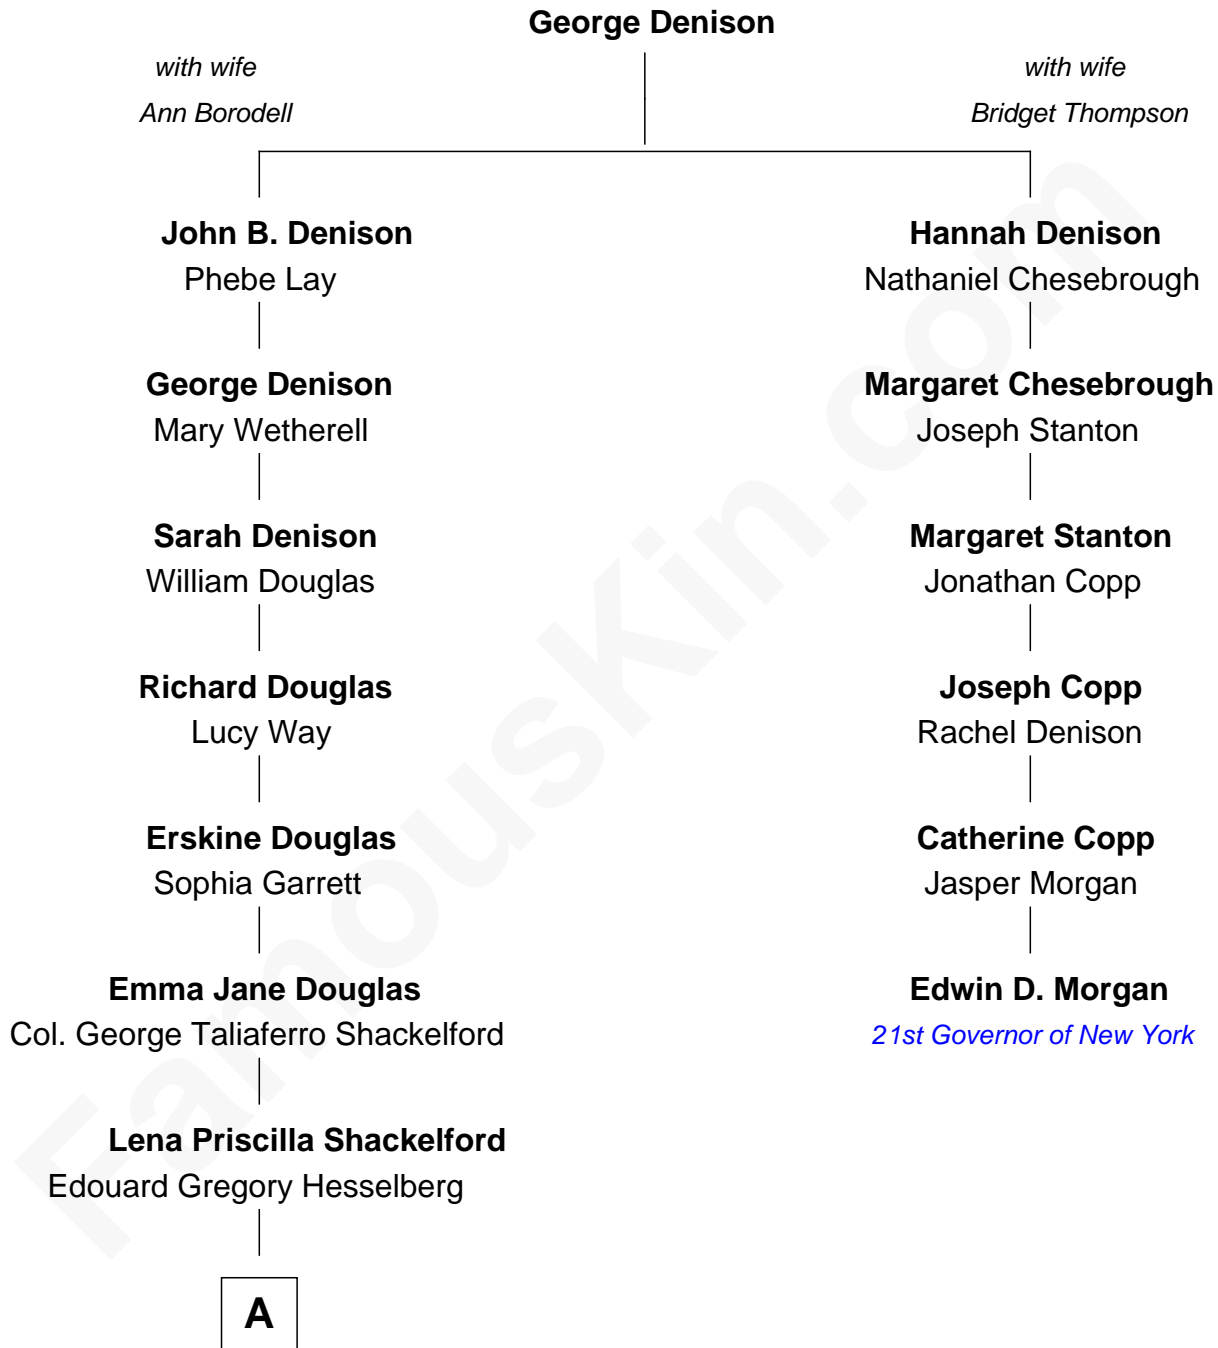

FamousKin.com Relationship Chart of

Illeana Douglas

TV and Movie Actress

5th cousin 4 times removed of

Edwin D. Morgan

21st Governor of New York

A

—
Melvyn Edouard Hesselberg

Rosalind Hightower

—
Gregory Hesselberg

Joan Georgescu

—
Illeana Douglas

TV and Movie Actress

FamousKin.com