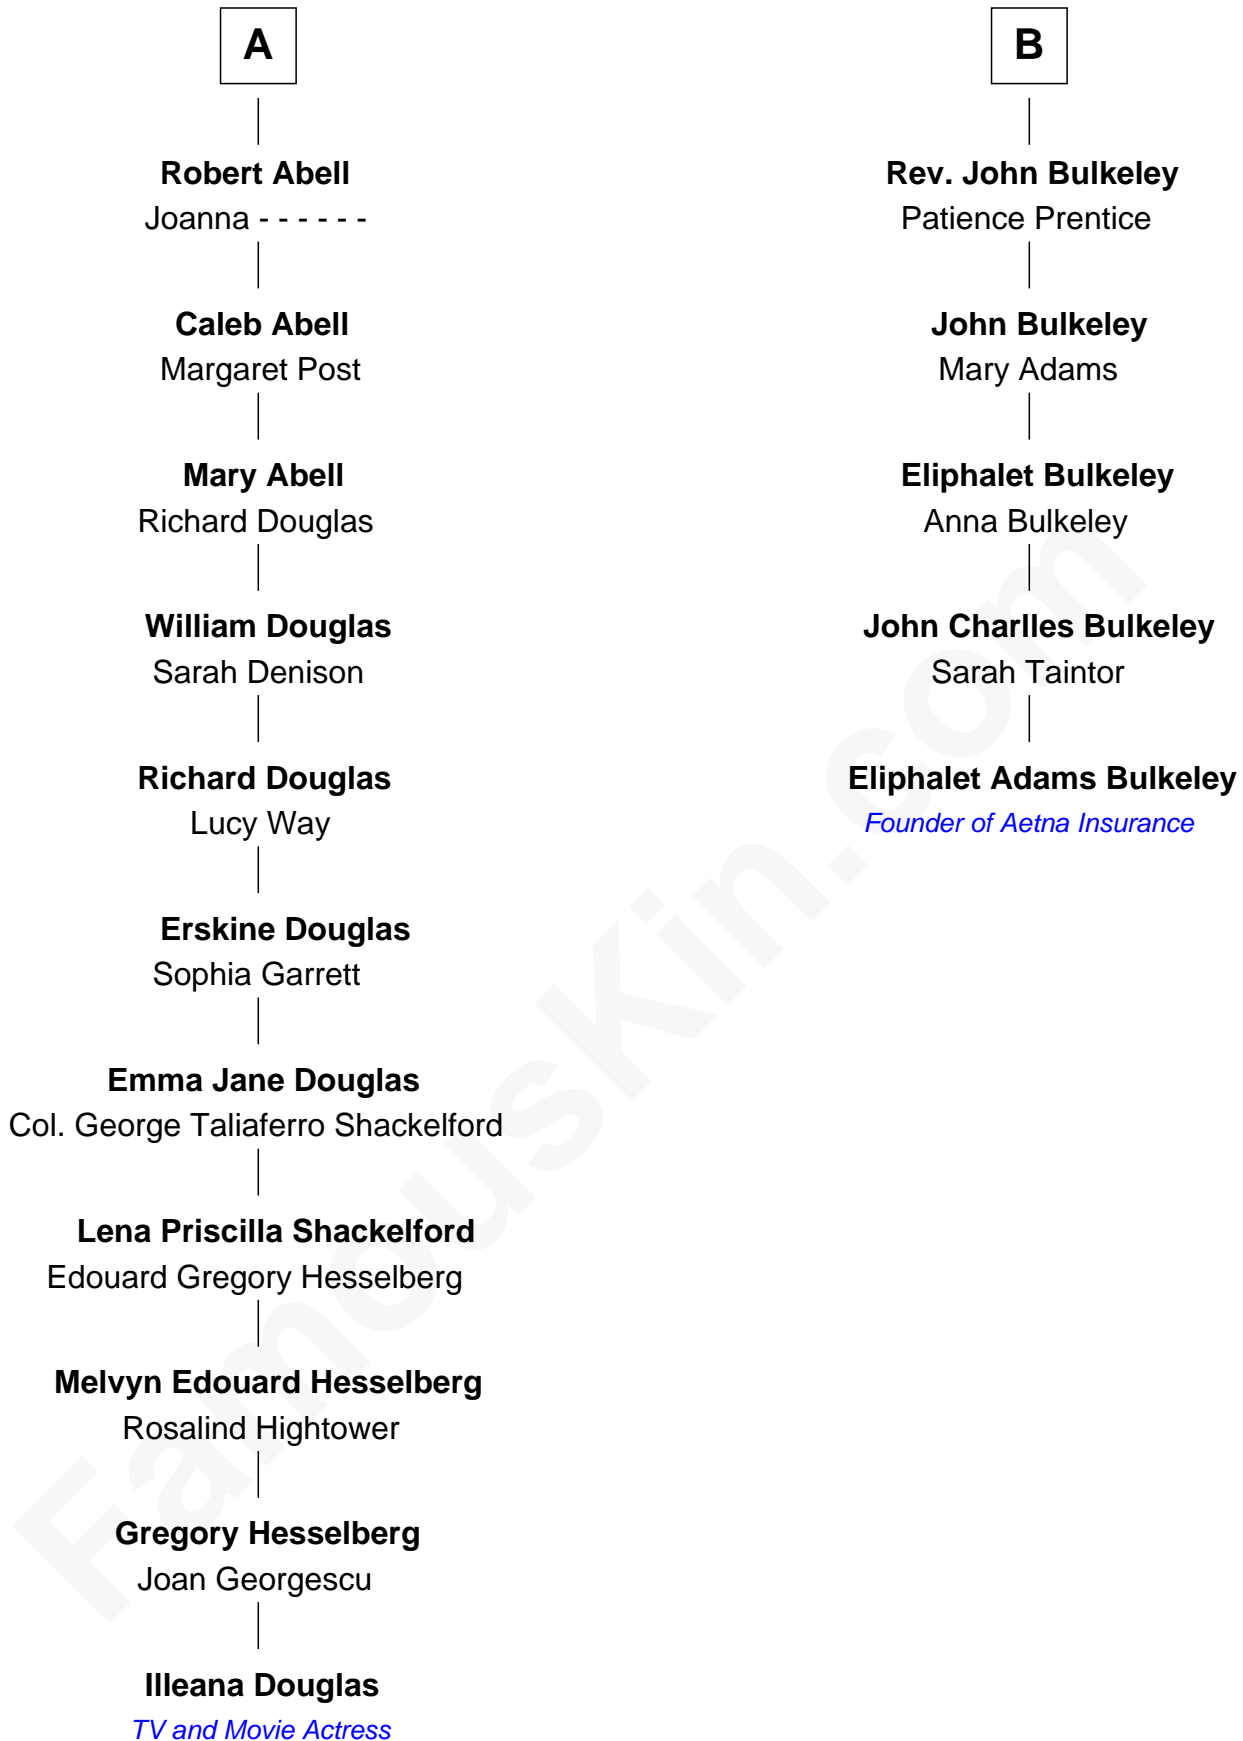

# FamousKin.com Relationship Chart of

**Illeana Douglas**

*TV and Movie Actress*

11th cousin 6 times removed of

**Eliphalet Adams Bulkeley**

*Founder of Aetna Insurance*

**Sir Robert Corbet**

Margaret - - - - -

Illeana Douglas photo by [Lan Bui](#) (CC BY-SA 2.0)