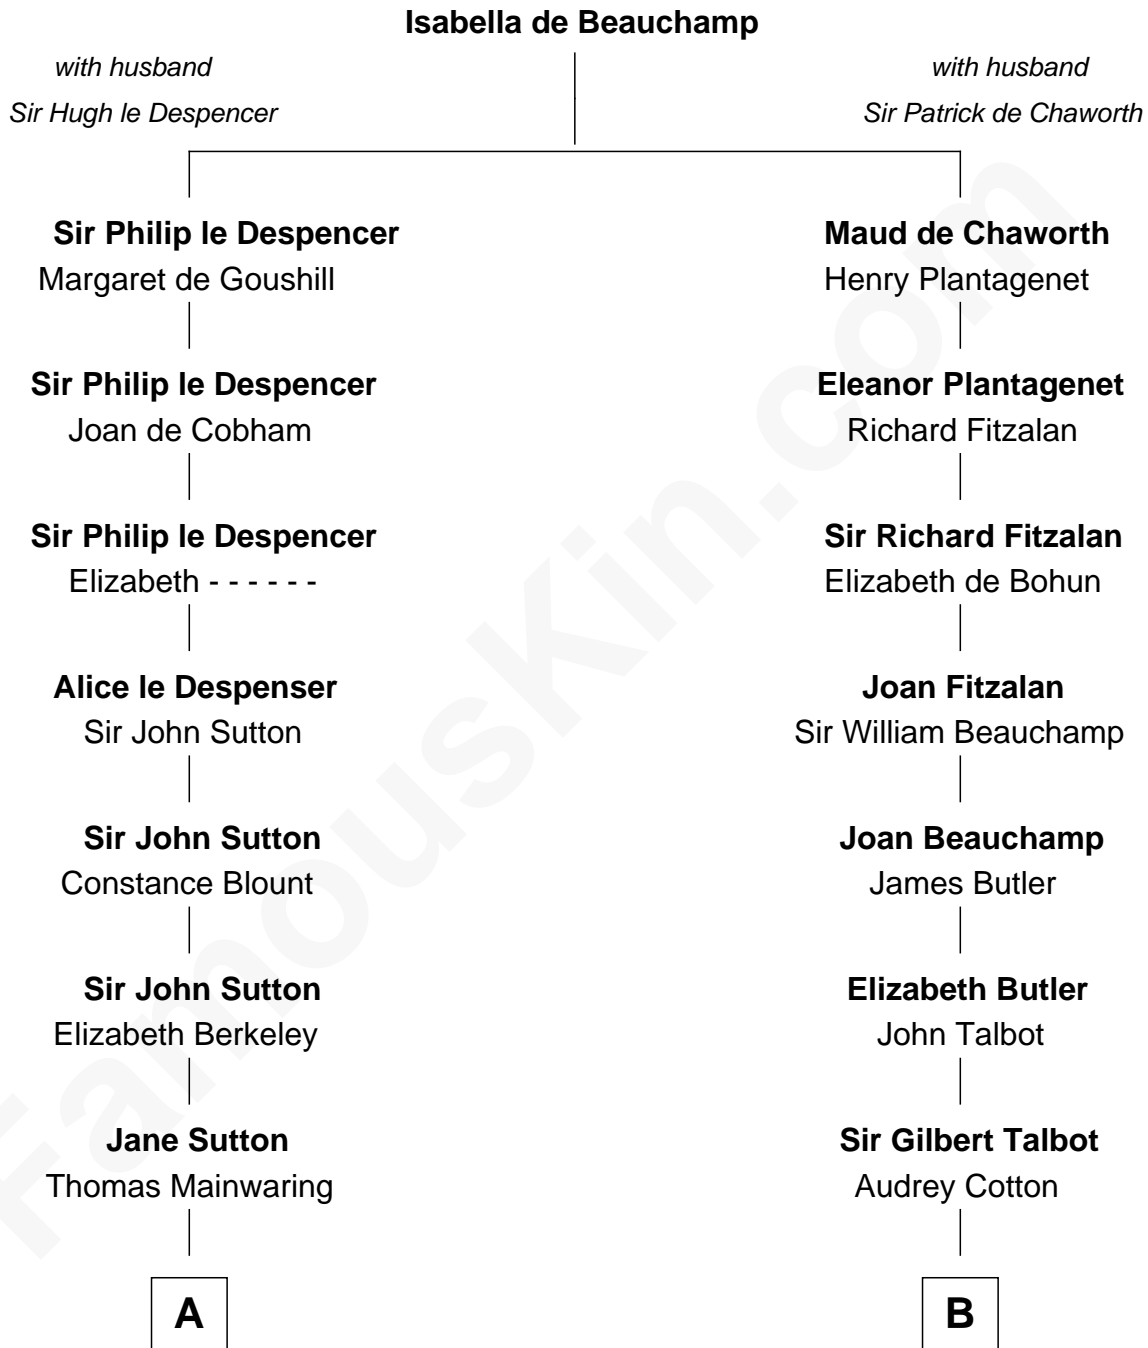

FamousKin.com Relationship Chart of

Illeana Douglas

TV and Movie Actress

17th cousin 4 times removed of

Eliphalet Adams Bulkeley

Founder of Aetna Insurance

C

Emma Jane Douglas
Col. George Taliaferro Shackelford

Lena Priscilla Shackelford
Edouard Gregory Hesselberg

Melvyn Edouard Hesselberg
Rosalind Hightower

Gregory Hesselberg
Joan Georgescu

Illeana Douglas
TV and Movie Actress