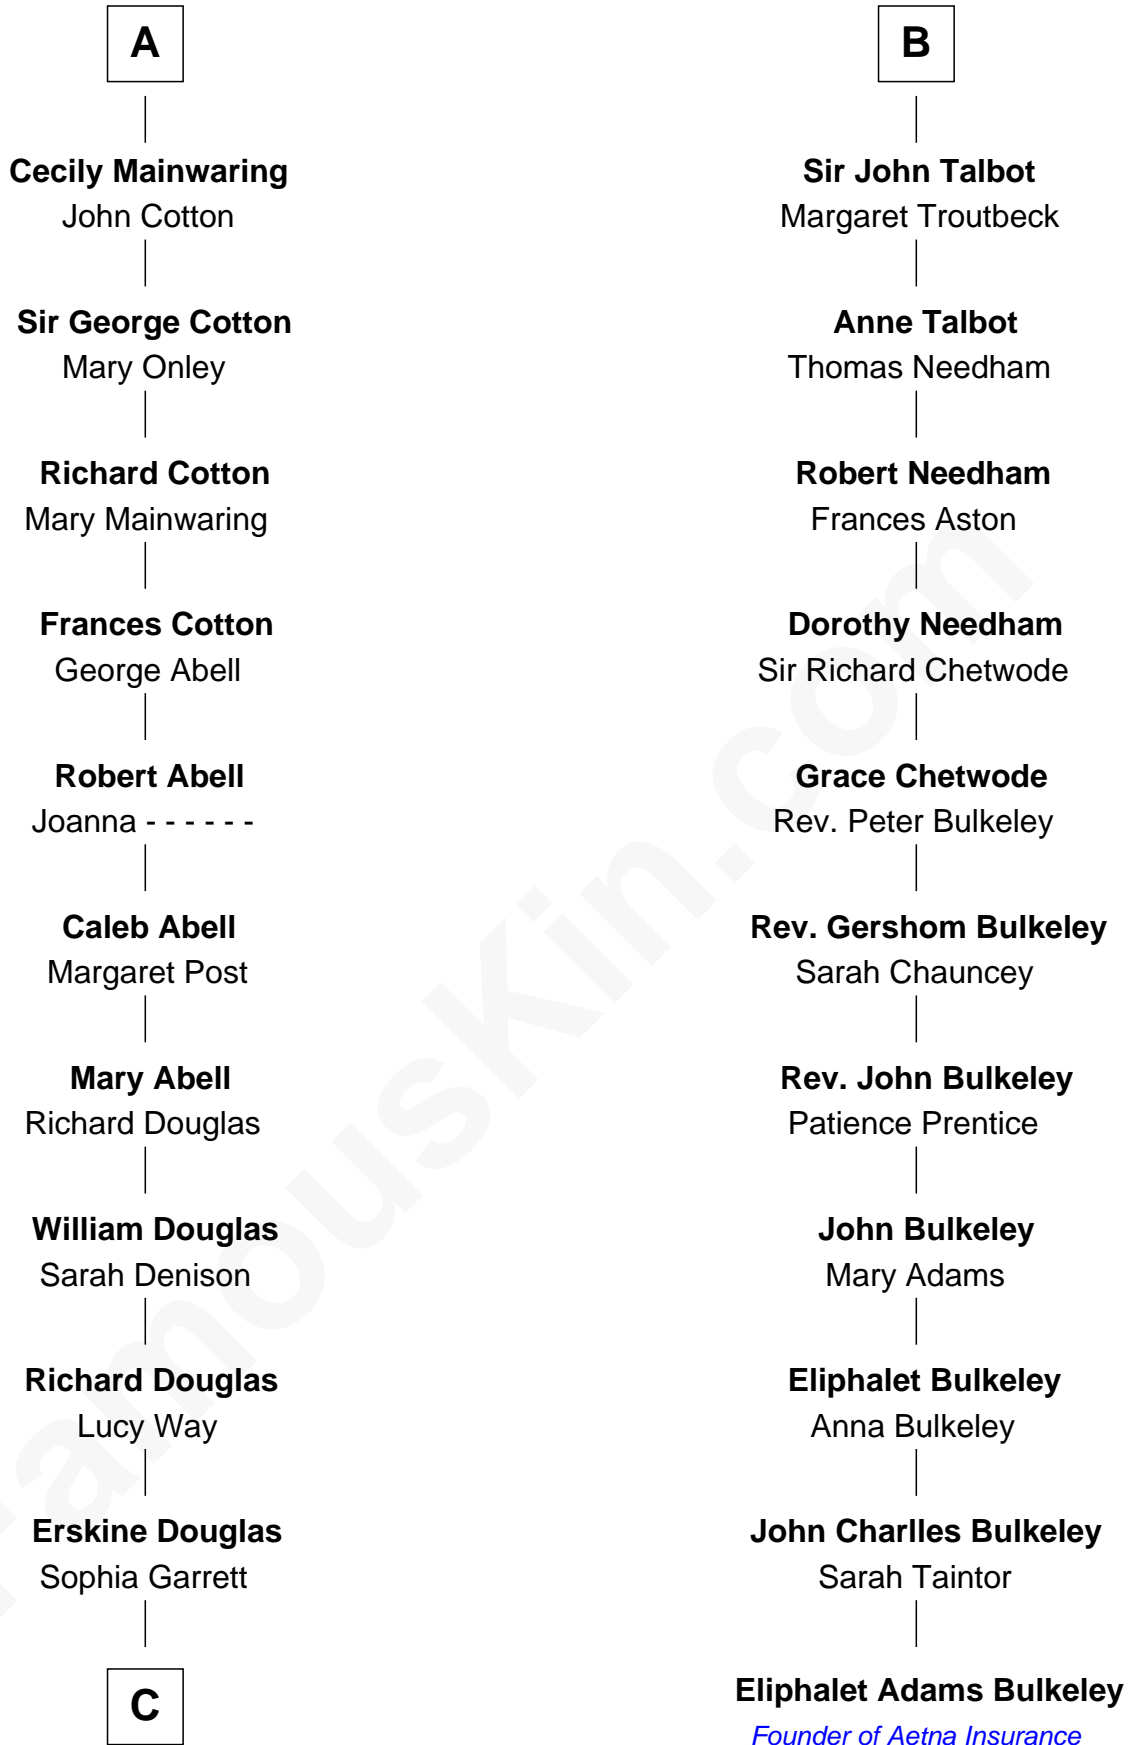

FamousKin.com Relationship Chart of

Illeana Douglas

TV and Movie Actress

17th cousin 4 times removed of

Eliphalet Adams Bulkeley

Founder of Aetna Insurance

C

Emma Jane Douglas
Col. George Taliaferro Shackelford

Lena Priscilla Shackelford
Edouard Gregory Hesselberg

Melvyn Edouard Hesselberg
Rosalind Hightower

Gregory Hesselberg
Joan Georgescu

Illeana Douglas
TV and Movie Actress