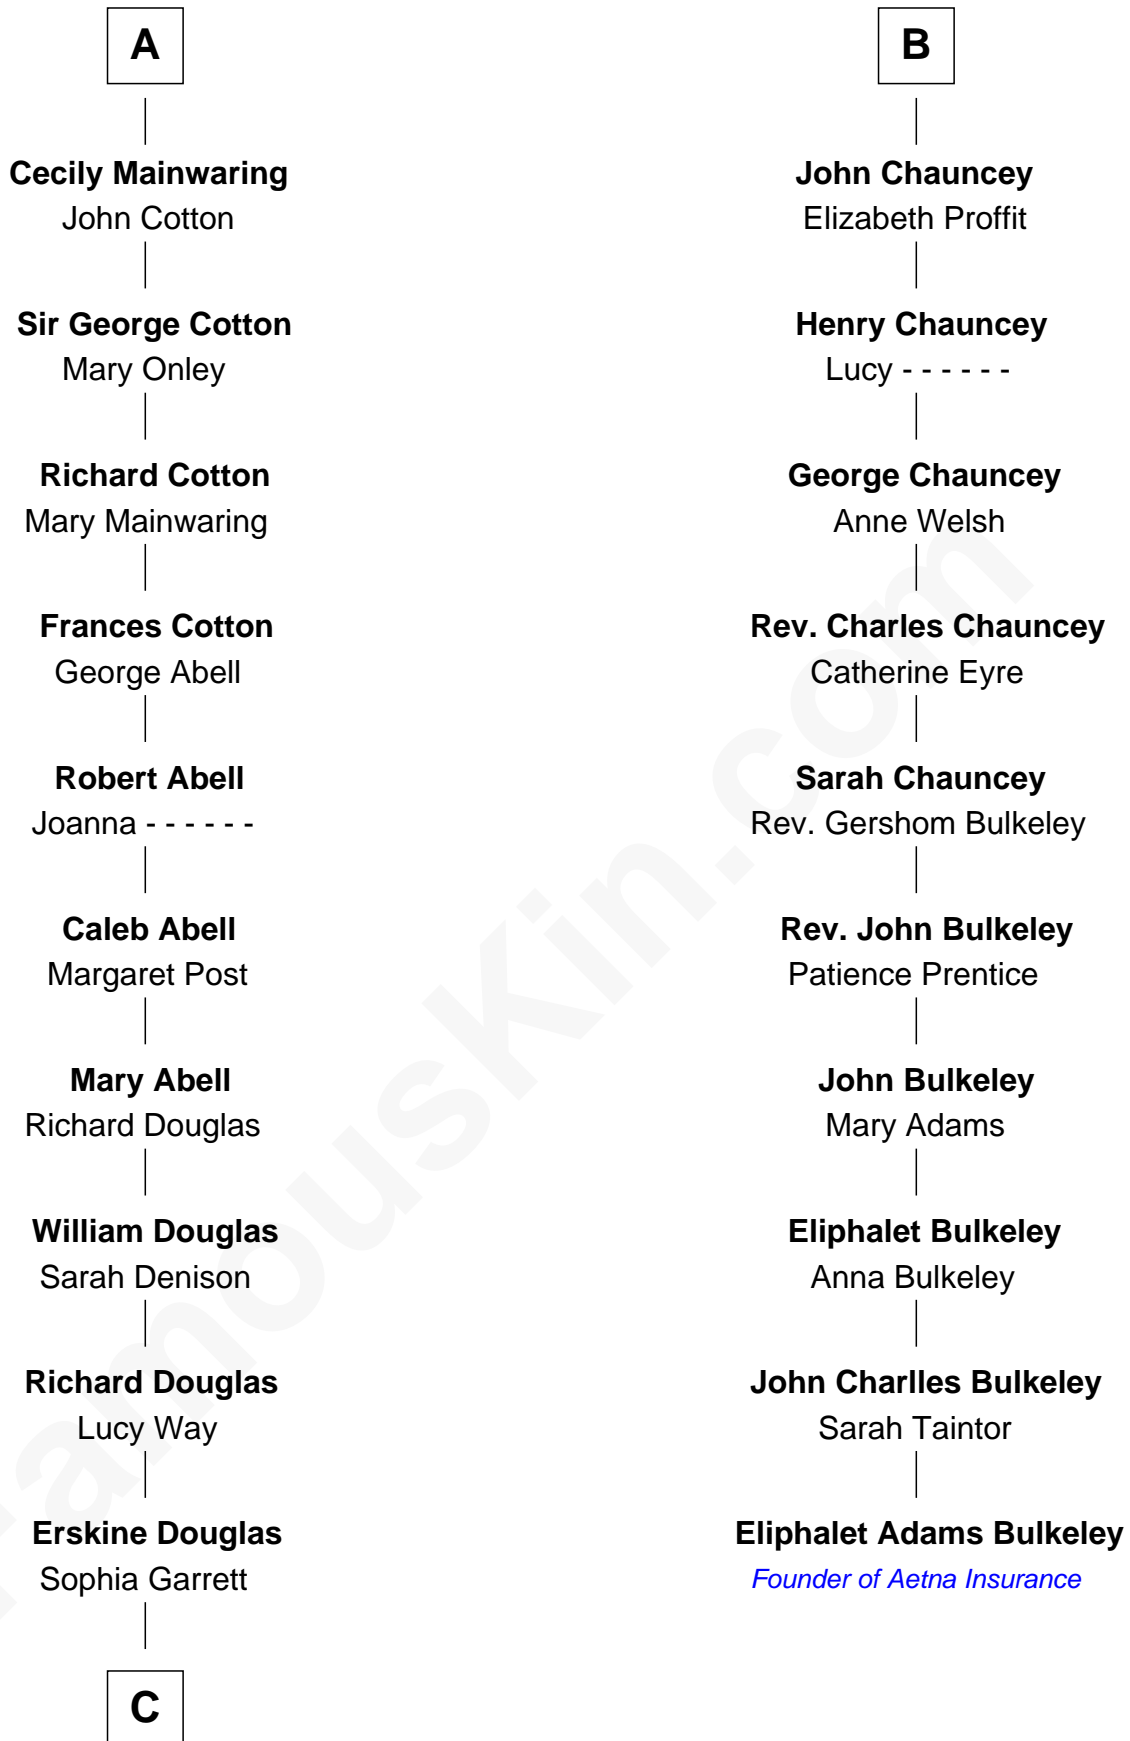

FamousKin.com Relationship Chart of

Illeana Douglas

TV and Movie Actress

16th cousin 5 times removed of

Eliphalet Adams Bulkeley

Founder of Aetna Insurance

Sir William de Ferrers

Agnes of Chester

C

Emma Jane Douglas
Col. George Taliaferro Shackelford

Lena Priscilla Shackelford
Edouard Gregory Hesselberg

Melvyn Edouard Hesselberg
Rosalind Hightower

Gregory Hesselberg
Joan Georgescu

Illeana Douglas
TV and Movie Actress