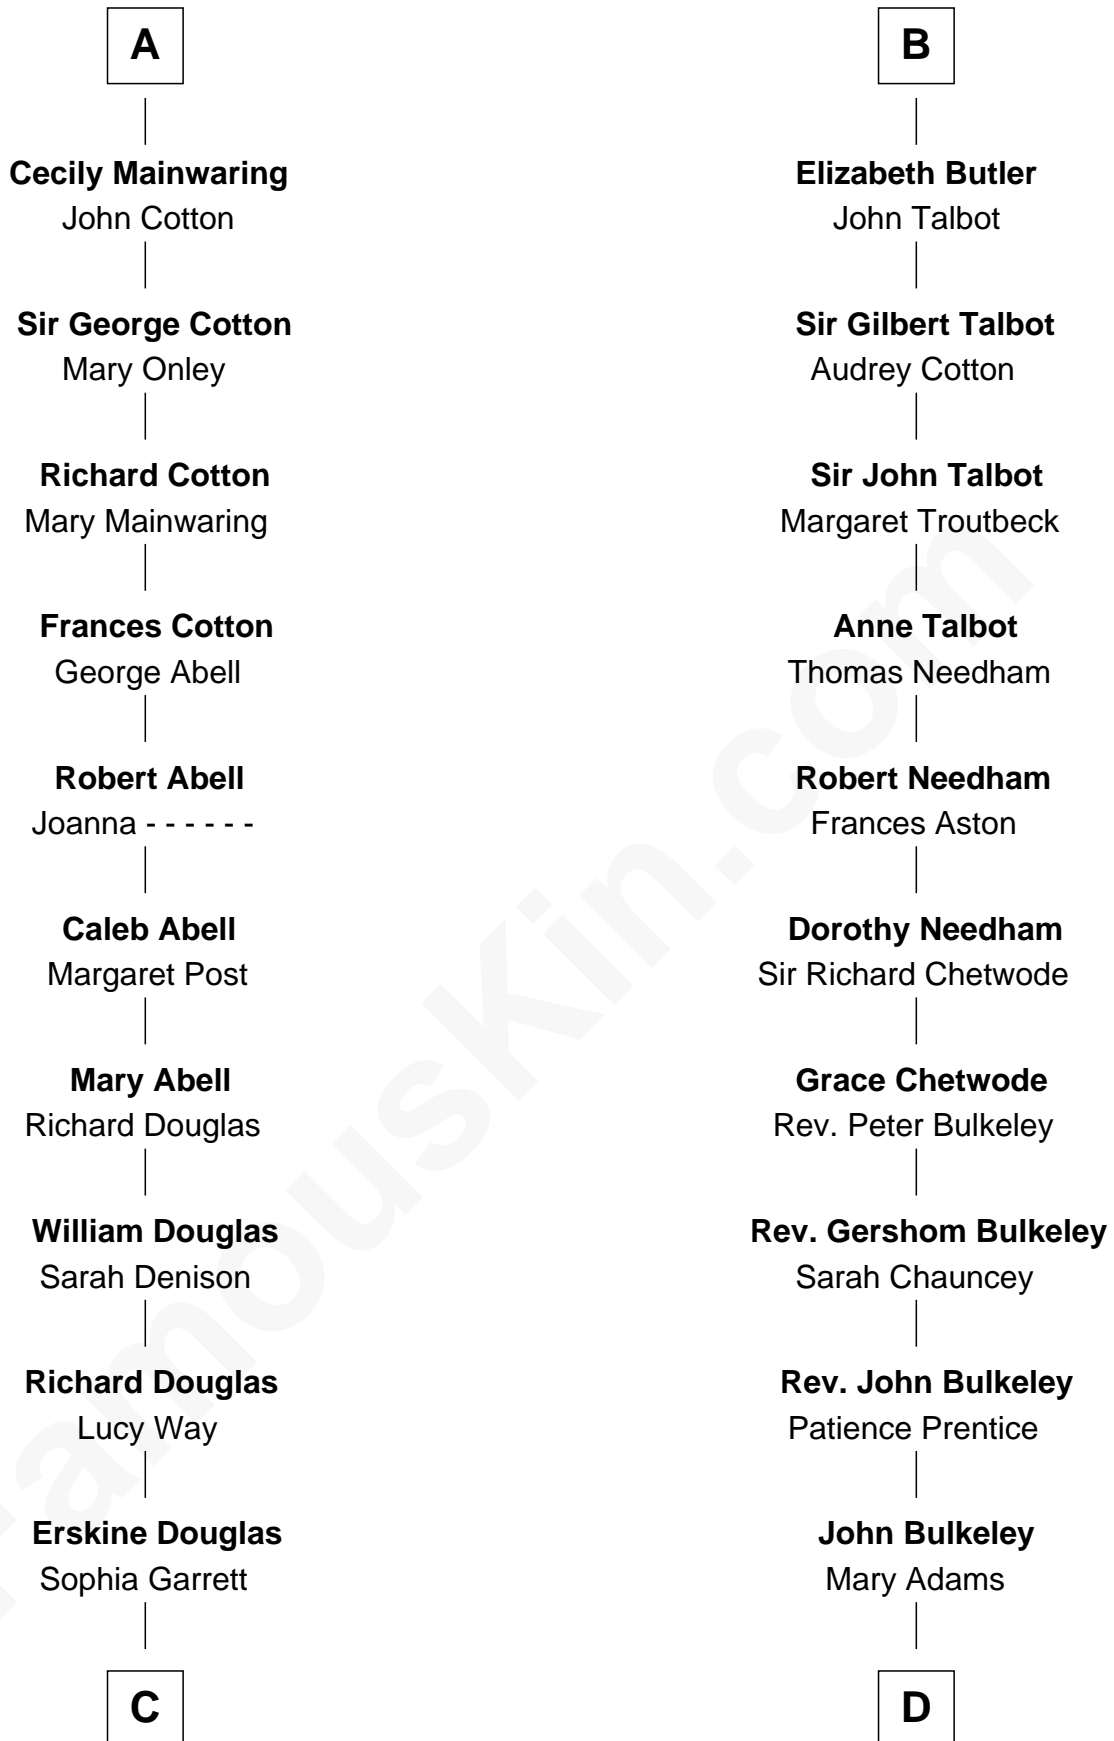

FamousKin.com Relationship Chart of

Illeana Douglas

TV and Movie Actress

19th cousin 2 times removed of

Eliphalet Adams Bulkeley

Founder of Aetna Insurance

William de Braiose

Eva Marshal

Eve de Braiose
Sir William de Cantilupe

Milicent de Cantilupe
Eudo la Zouche

Eve la Zouche
Sir Maurice de Berkeley

Thomas de Berkeley
Katherine de Clyvedon

Sir John Berkeley
Elizabeth Betteshorne

Elizabeth Berkeley
Sir John Sutton

Jane Sutton
Thomas Mainwaring

A

Eleanor de Braiose
Sir Humphrey de Bohun

Humphrey de Bohun
Maud de Fiennes

Humphrey de Bohun
Elizabeth Plantagenet

Eleanor de Bohun
Sir James le Boteler

James le Boteler
Elizabeth Darcy

James Butler
Anne de Welles

James Butler
Joan Beauchamp

B

C

Emma Jane Douglas
Col. George Taliaferro Shackelford

Lena Priscilla Shackelford
Edouard Gregory Hesselberg

Melvyn Edouard Hesselberg
Rosalind Hightower