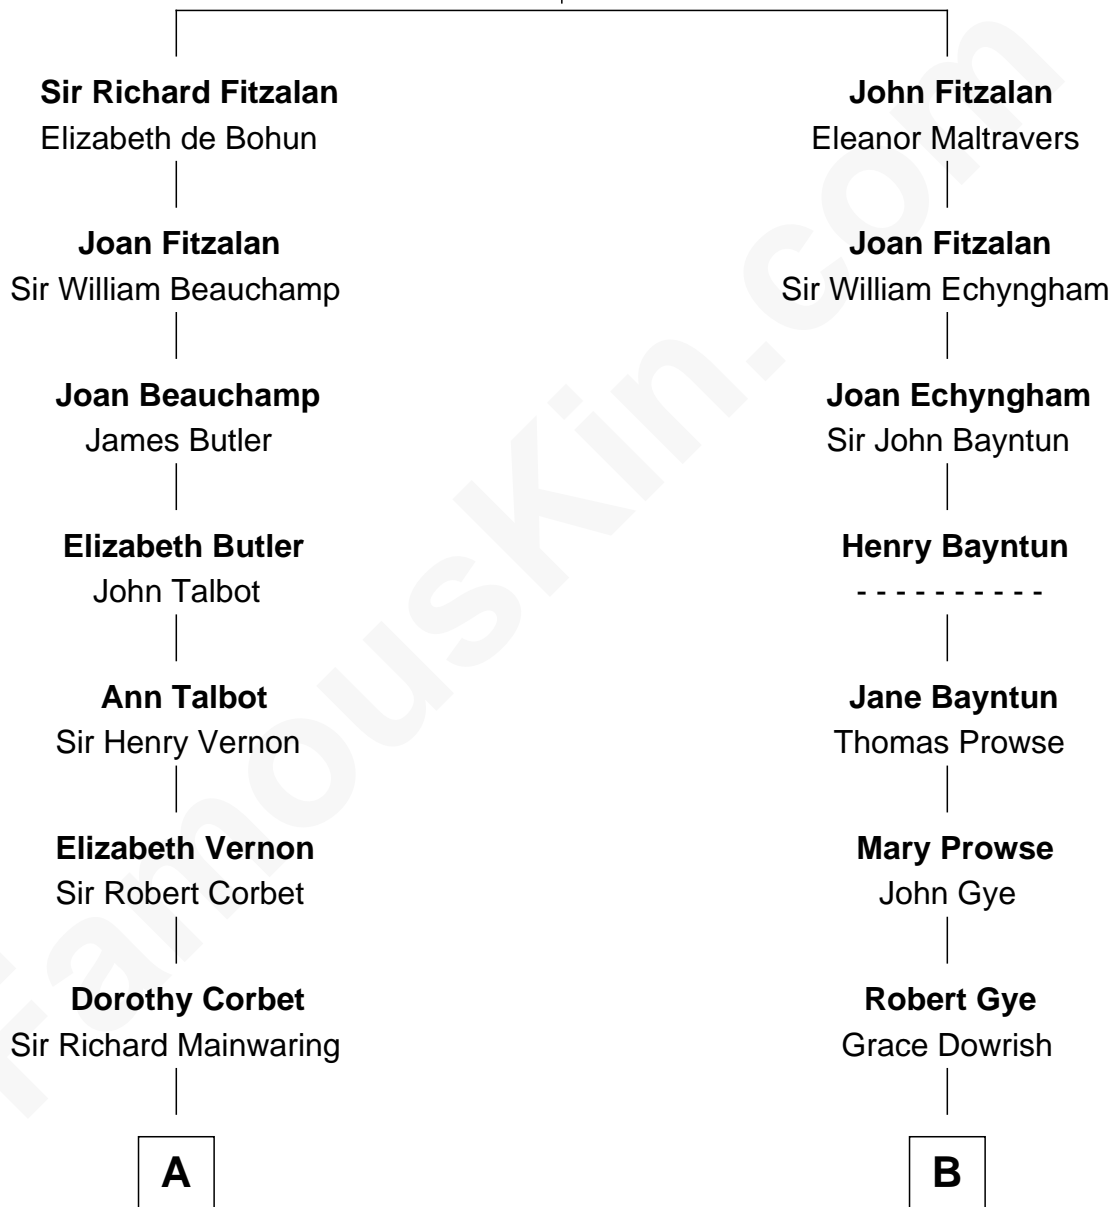

FamousKin.com Relationship Chart of

Illeana Douglas

TV and Movie Actress

20th cousin of

Michael Strahan

NFL Player and TV Personality

Richard Fitzalan
Eleanor Plantagenet

C

Lena Priscilla Shackelford
Edouard Gregory Hesselberg

Melvyn Edouard Hesselberg
Rosalind Hightower

Gregory Hesselberg
Joan Georgescu

Illeana Douglas
TV and Movie Actress

D

Creola Mead
Jado D. Traylor

James Curtis Traylor
Caroline McCarter