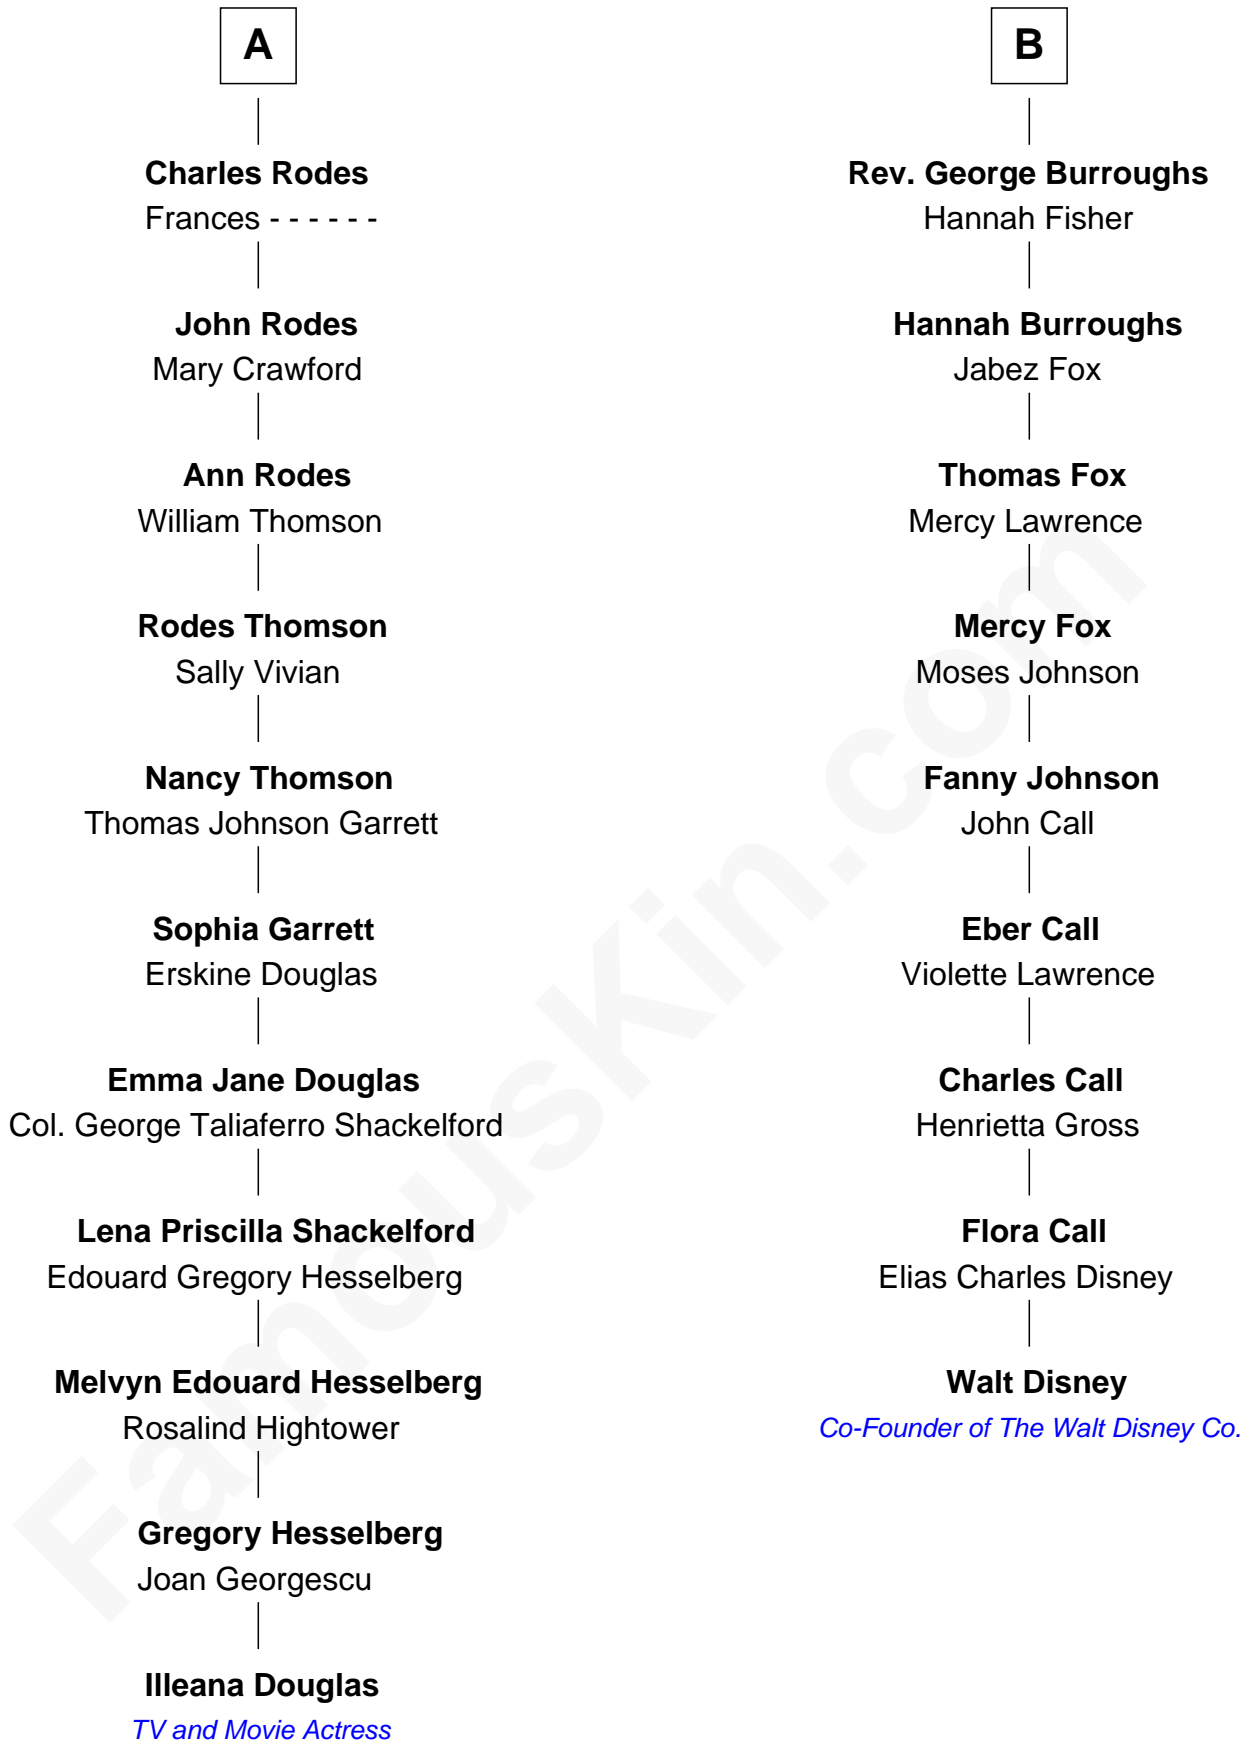

# FamousKin.com Relationship Chart of

**Ileana Douglas**

*TV and Movie Actress*

15th cousin 2 times removed of

**Walt Disney**

*Co-Founder of The Walt Disney Company*

**Sir Roger Wentworth**

Margery Despencer

**Sir Francis Rodes**  
Elizabeth Lascelles

**John Rodes**  
Elizabeth Jason

**A**

**Henry Wentworth**  
Elizabeth Howard

**Margery Wentworth**  
Sir William Waldegrave

**George Waldegrave**  
Anne Drury

**Phyllis Waldegrave**  
Thomas Higham

**Bridget Higham**  
Thomas Burrough

**Rev. George Burrough**  
Frances Sparrow

**Nathaniel Burrough**  
Rebecca Stiles

**B**

Illeana Douglas photo by [Lan Bui](#) (CC BY-SA 2.0)