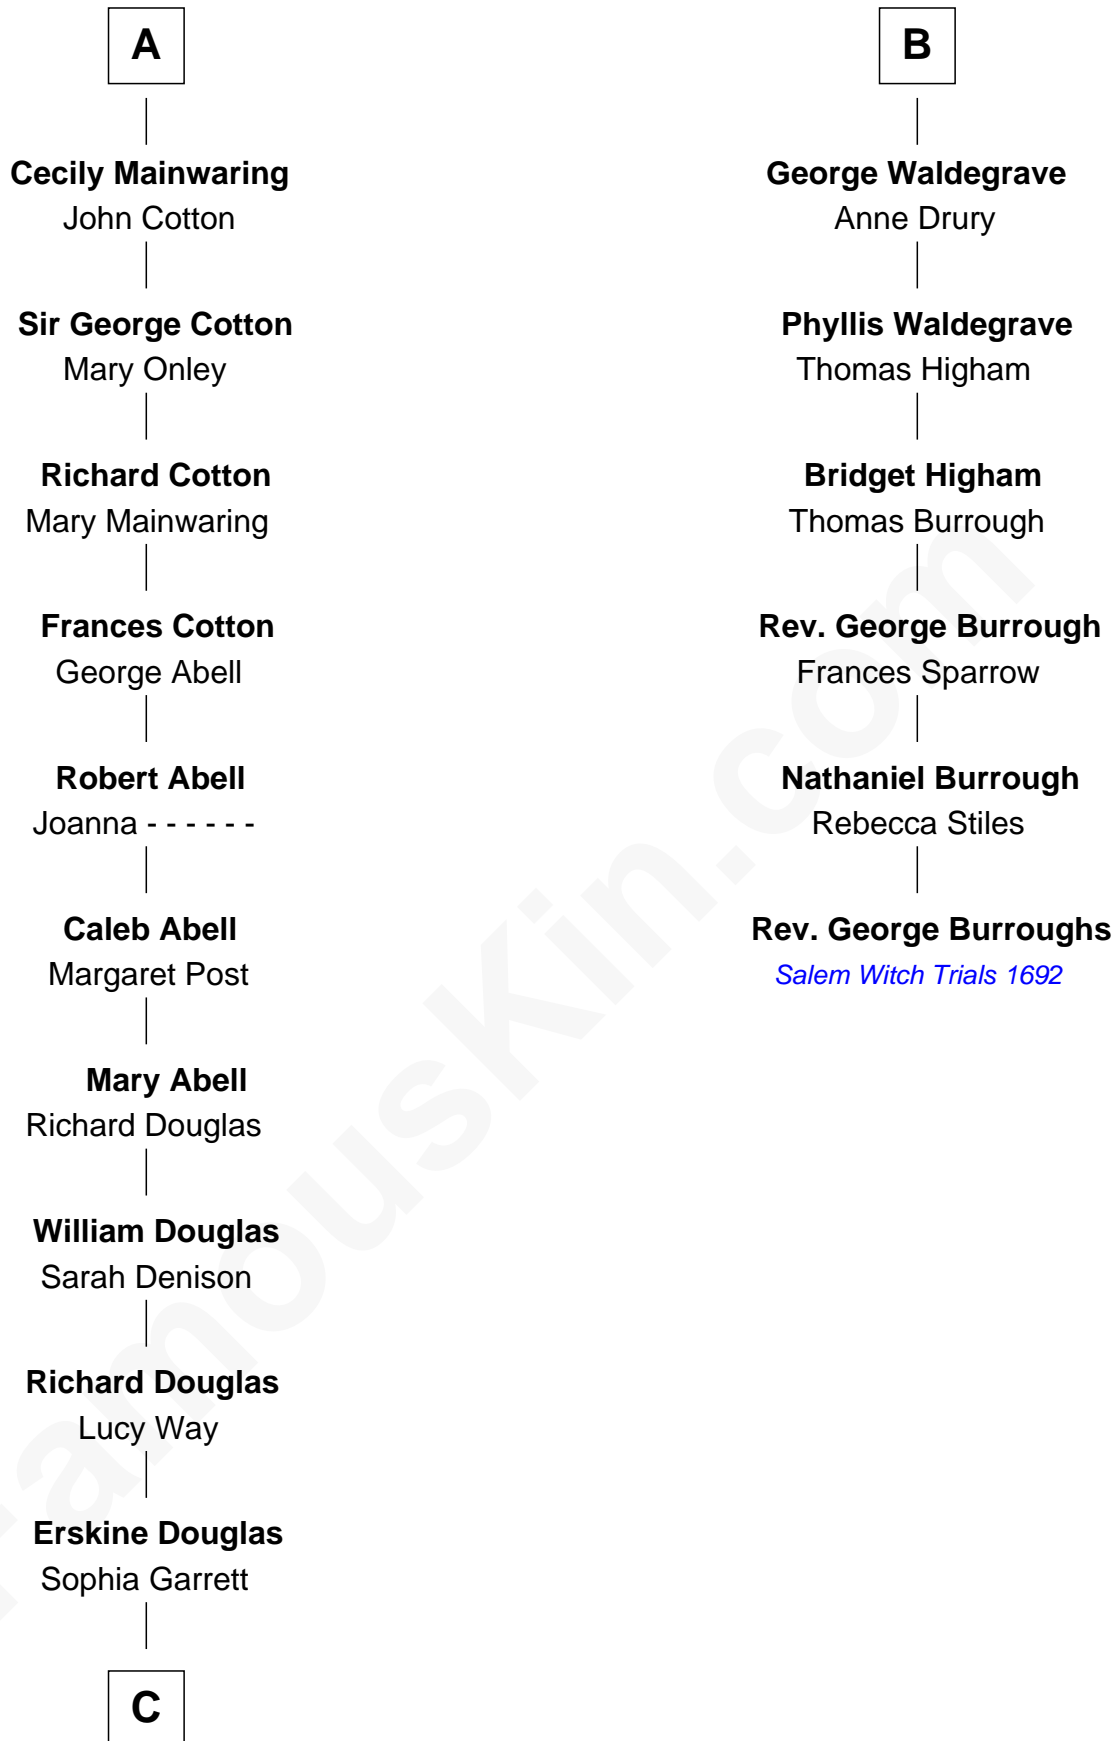

FamousKin.com Relationship Chart of

Illeana Douglas

TV and Movie Actress

12th cousin 9 times removed of

Rev. George Burroughs

Executed for Witchcraft, Salem 1692

Sir Ralph de Goushill

Hawise FitzWarin

C

Emma Jane Douglas
Col. George Taliaferro Shackelford

Lena Priscilla Shackelford
Edouard Gregory Hesselberg

Melvyn Edouard Hesselberg
Rosalind Hightower

Gregory Hesselberg
Joan Georgescu

Illeana Douglas
TV and Movie Actress