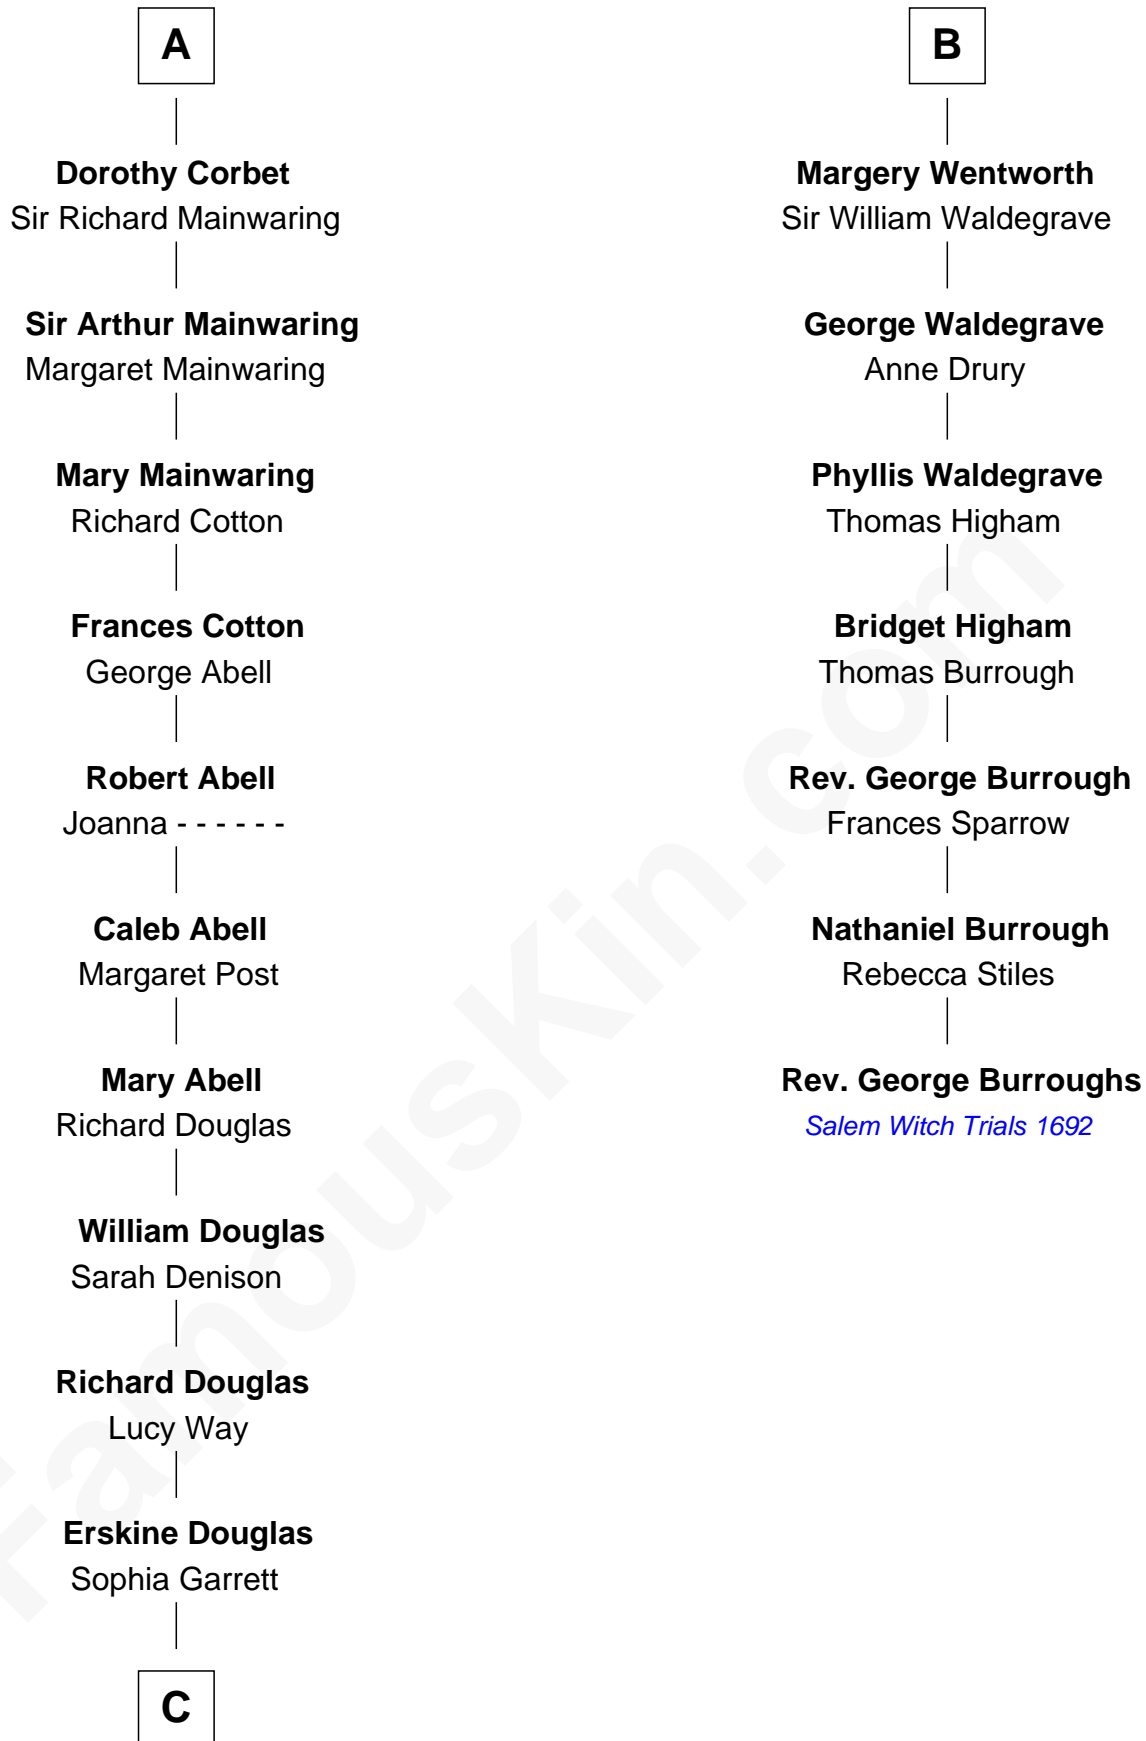

FamousKin.com Relationship Chart of

Illeana Douglas

TV and Movie Actress

13th cousin 8 times removed of

Rev. George Burroughs

Executed for Witchcraft, Salem 1692

C

Emma Jane Douglas
Col. George Taliaferro Shackelford

Lena Priscilla Shackelford
Edouard Gregory Hesselberg

Melvyn Edouard Hesselberg
Rosalind Hightower

Gregory Hesselberg
Joan Georgescu

Illeana Douglas
TV and Movie Actress