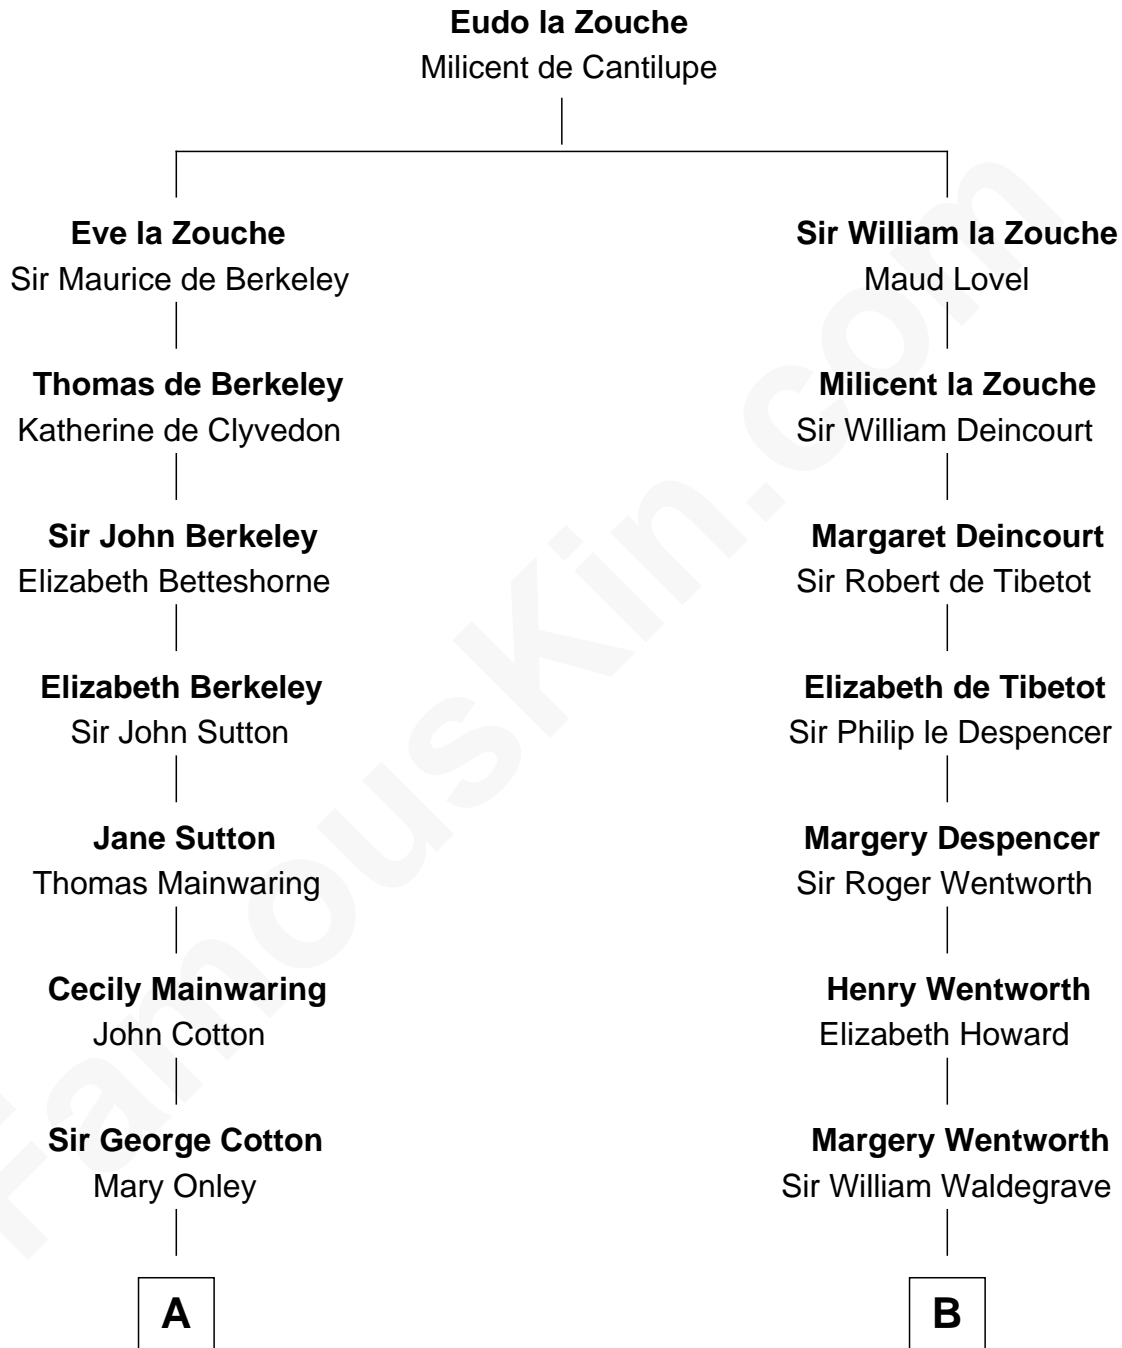

FamousKin.com Relationship Chart of

Illeana Douglas

TV and Movie Actress

12th cousin 7 times removed of

Rev. George Burroughs

Executed for Witchcraft, Salem 1692

C

—
Melvyn Edouard Hesselberg

Rosalind Hightower

—
Gregory Hesselberg

Joan Georgescu

—
Illeana Douglas

TV and Movie Actress

FamousKin.com