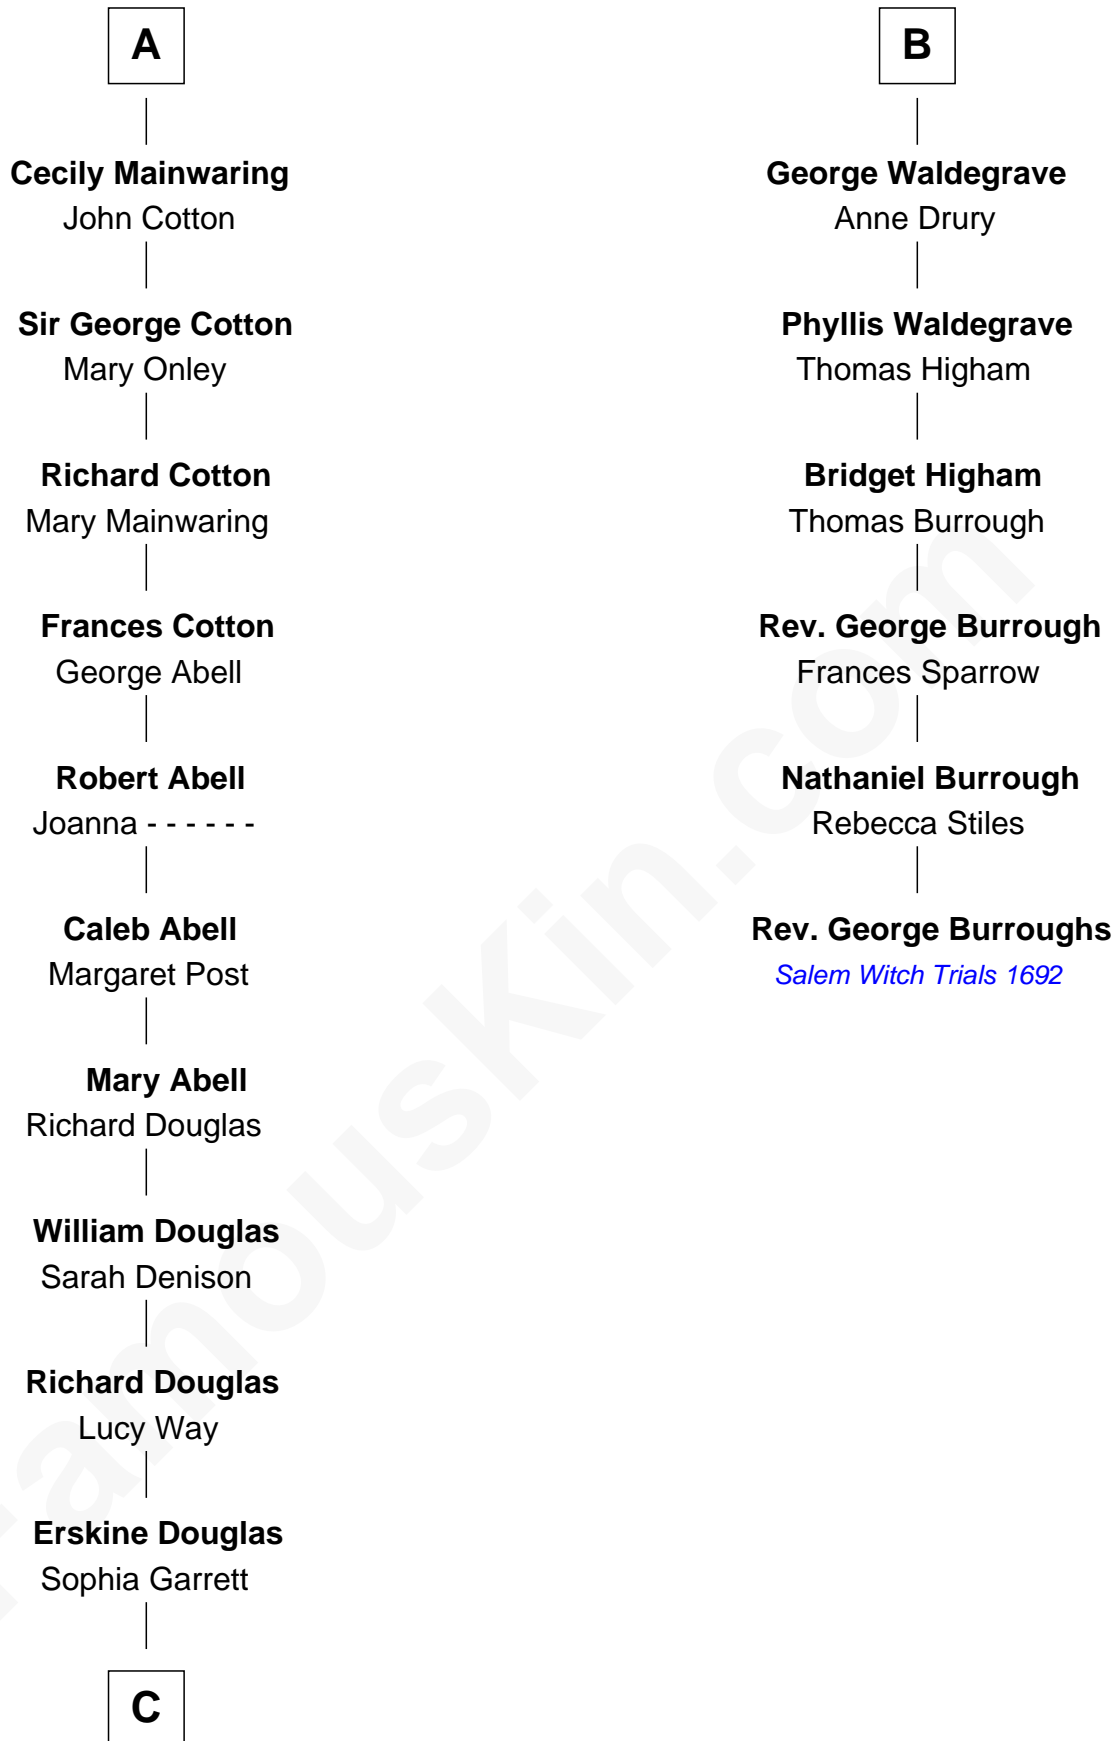

# FamousKin.com Relationship Chart of

**Illeana Douglas**

*TV and Movie Actress*

12th cousin 9 times removed of

**Rev. George Burroughs**

*Executed for Witchcraft, Salem 1692*

**Sir Hugh le Despencer**

Isabella de Beauchamp

Margaret de Goushill

**Sir Philip le Despencer**

Joan de Cobham

**Sir Philip le Despencer**

Elizabeth - - - - -

**Sir Philip le Despencer**

Elizabeth de Tibetot

**Margery Despencer**

Sir Roger Wentworth

**Henry Wentworth**

Elizabeth Howard

**Margery Wentworth**

Sir William Waldegrave

**B**

**C**

**Emma Jane Douglas**  
Col. George Taliaferro Shackelford

**Lena Priscilla Shackelford**  
Edouard Gregory Hesselberg

**Melvyn Edouard Hesselberg**  
Rosalind Hightower

**Gregory Hesselberg**  
Joan Georgescu

**Illeana Douglas**  
*TV and Movie Actress*