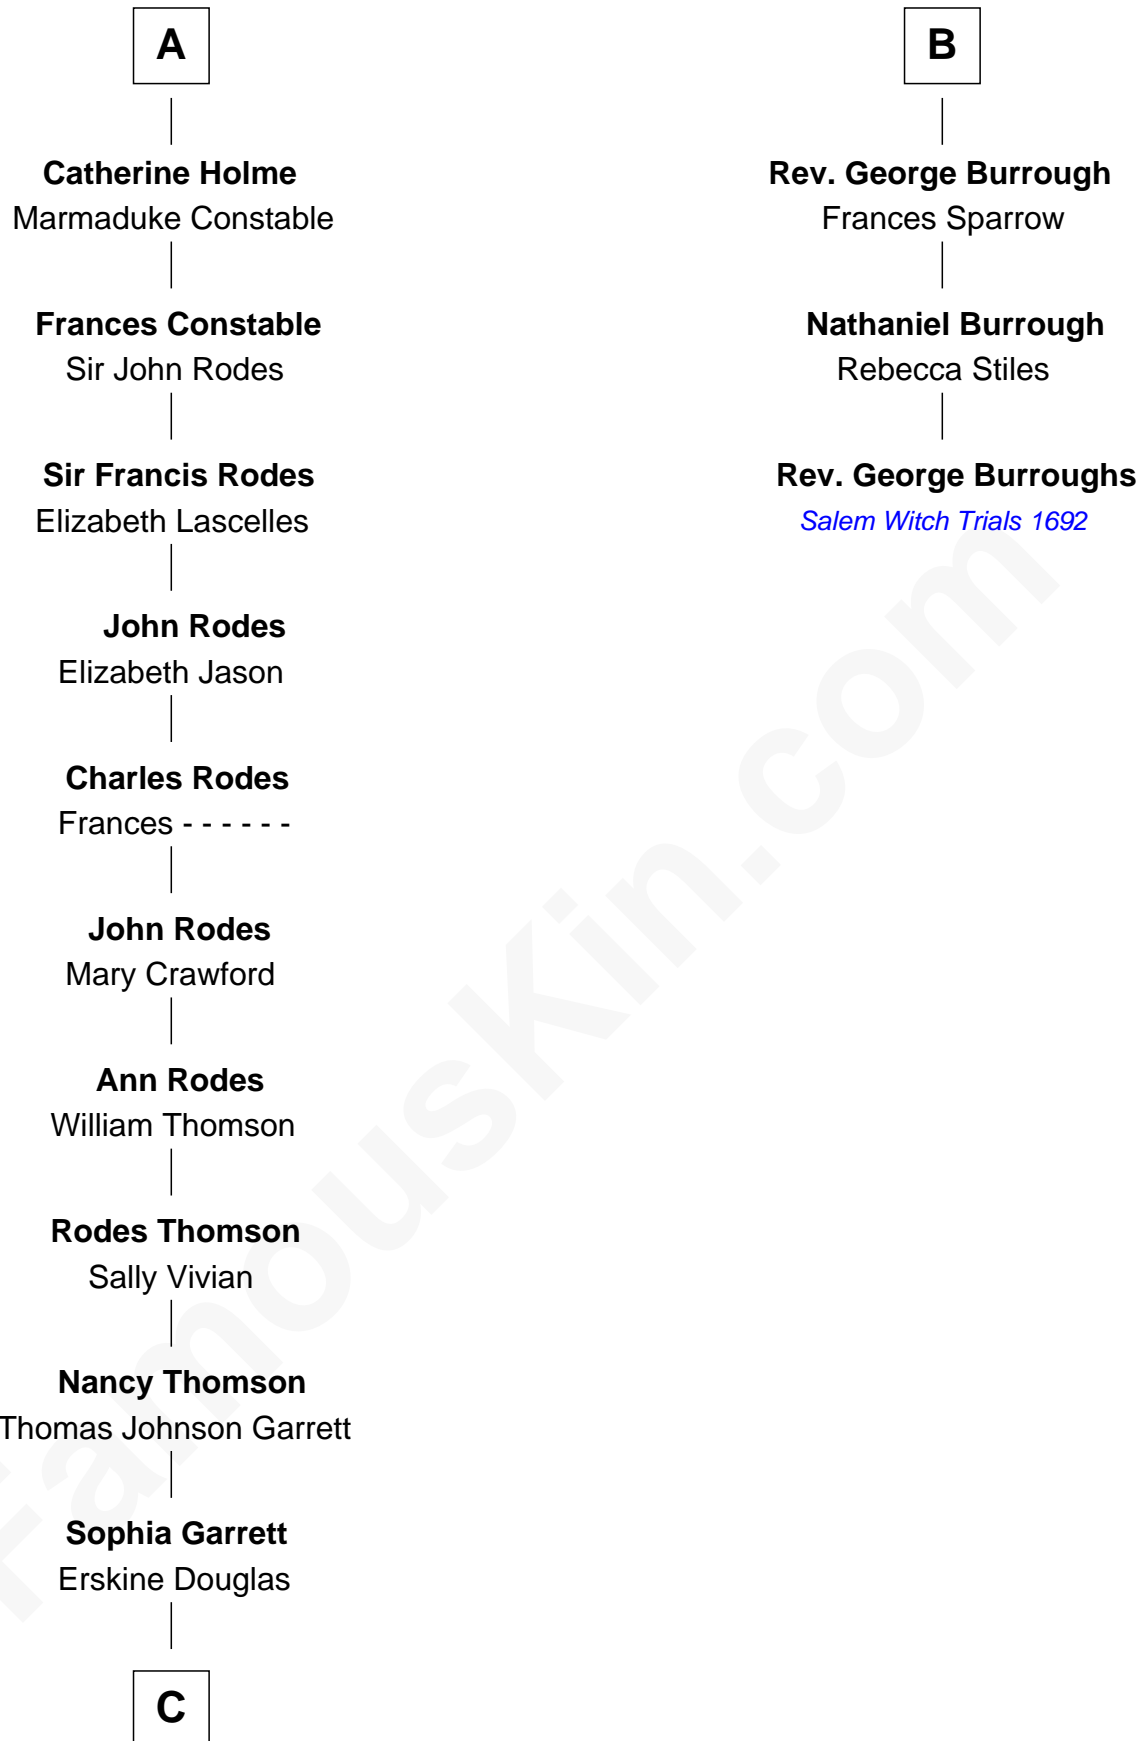

# FamousKin.com Relationship Chart of

**Illeana Douglas**

*TV and Movie Actress*

9th cousin 12 times removed of

**Rev. George Burroughs**

*Executed for Witchcraft, Salem 1692*

**C**

**Emma Jane Douglas**  
Col. George Taliaferro Shackelford

**Lena Priscilla Shackelford**  
Edouard Gregory Hesselberg

**Melvyn Edouard Hesselberg**  
Rosalind Hightower

**Gregory Hesselberg**  
Joan Georgescu

**Illeana Douglas**  
*TV and Movie Actress*