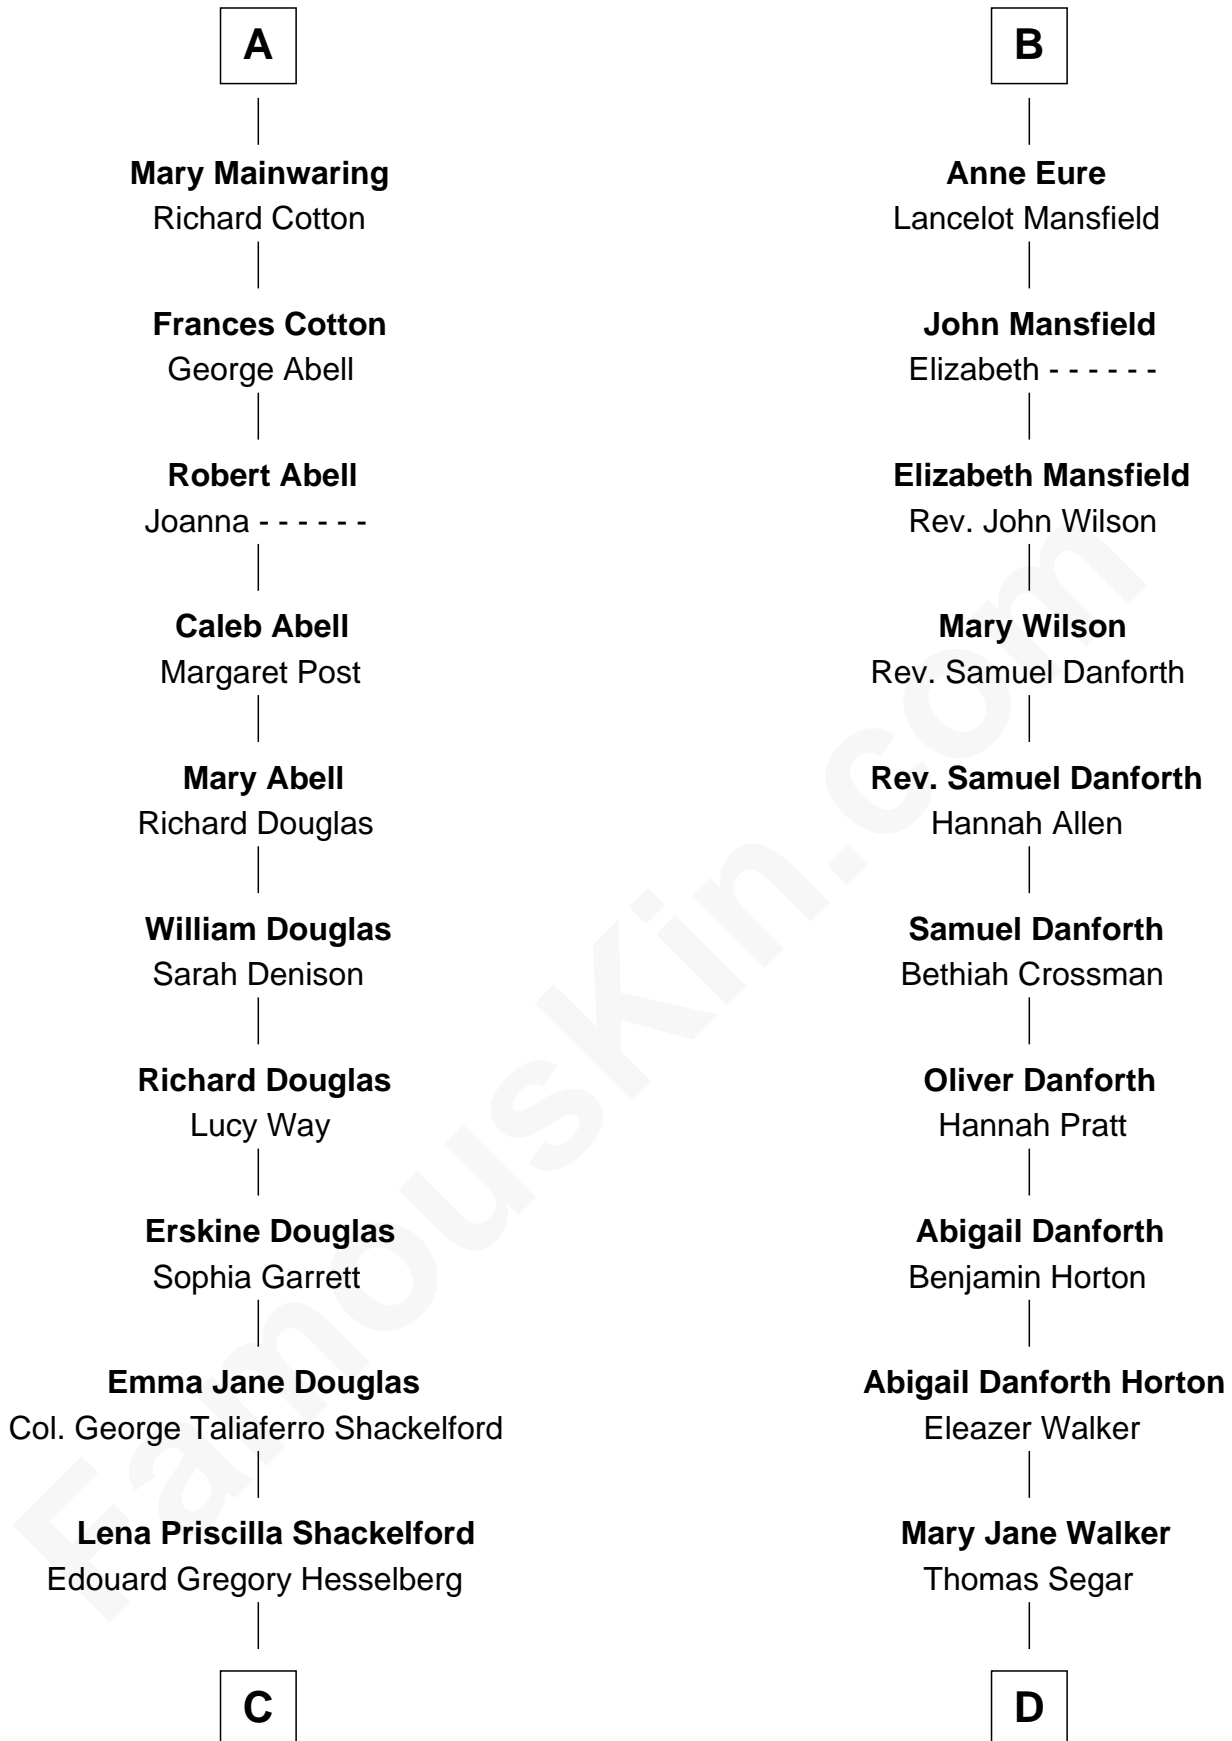

FamousKin.com Relationship Chart of

Illeana Douglas

TV and Movie Actress

18th cousin 1 time removed of

E. C. Segar

Cartoonist (Popeye creator)

Sir Thomas de Beauchamp

Katherine de Mortimer

Sir William Beauchamp

Joan Fitzalan

Joan Beauchamp

James Butler

Elizabeth Butler

John Talbot

Ann Talbot

Sir Henry Vernon

Elizabeth Vernon

Sir Robert Corbet

Dorothy Corbet

Sir Richard Mainwaring

Sir Arthur Mainwaring

Margaret Mainwaring

A

Maud de Beauchamp

Margery Conyers

Sir Ralph Bowes

Elizabeth Clifford

Margery Bowes

Sir Ralph Eure

B

FamousKin.com