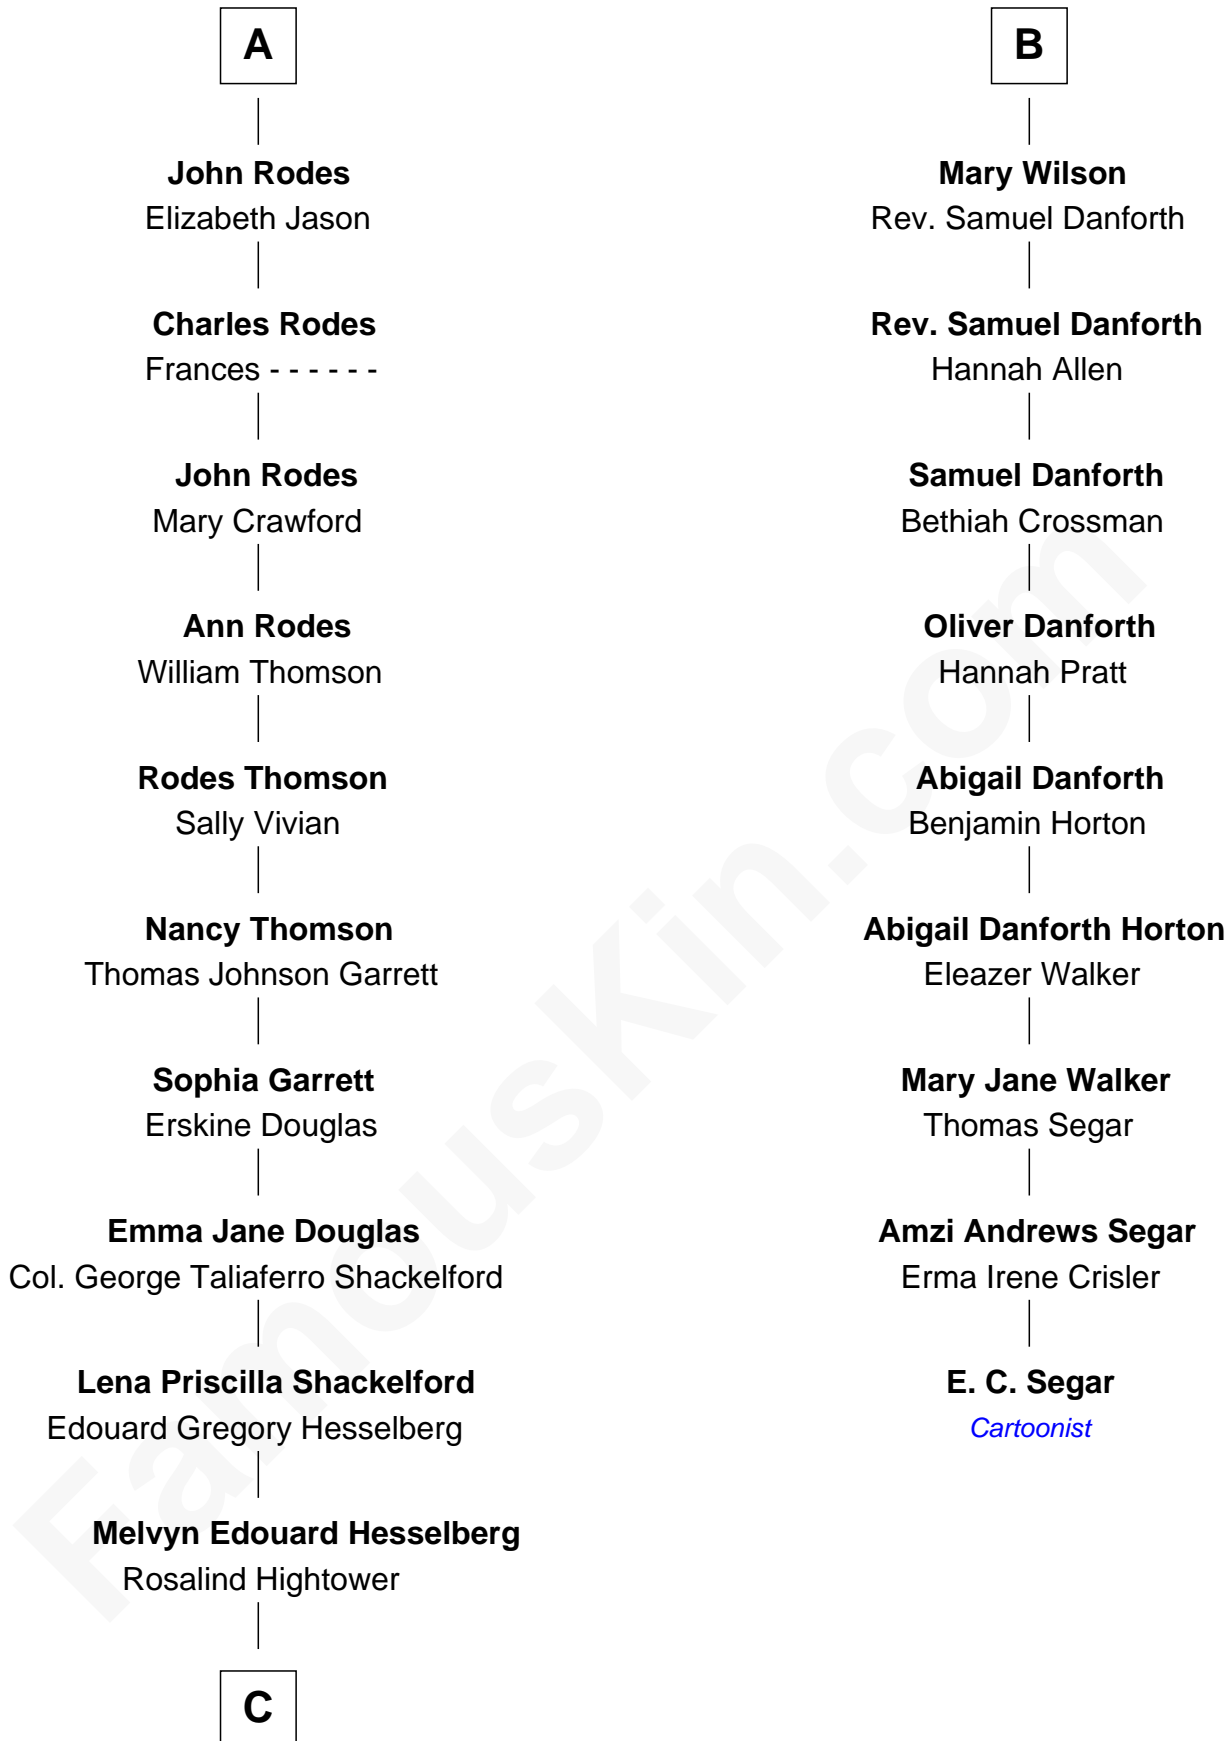

# FamousKin.com Relationship Chart of

**Illeana Douglas**

*TV and Movie Actress*

15th cousin 3 times removed of

**E. C. Segar**

*Cartoonist (Popeye creator)*

**Sir John Hastings**

Anne Morley

Anne Gascoigne

**Muriel Hastings**

Sir Ralph Eure

**Sir William Eure**

Elizabeth Willoughby

**Sir Ralph Eure**

Margery Bowes

**Anne Eure**

Lancelot Mansfield

**John Mansfield**

Elizabeth - - - - -

**Elizabeth Mansfield**

Rev. John Wilson

**B**

**C**

**Gregory Hesselberg**