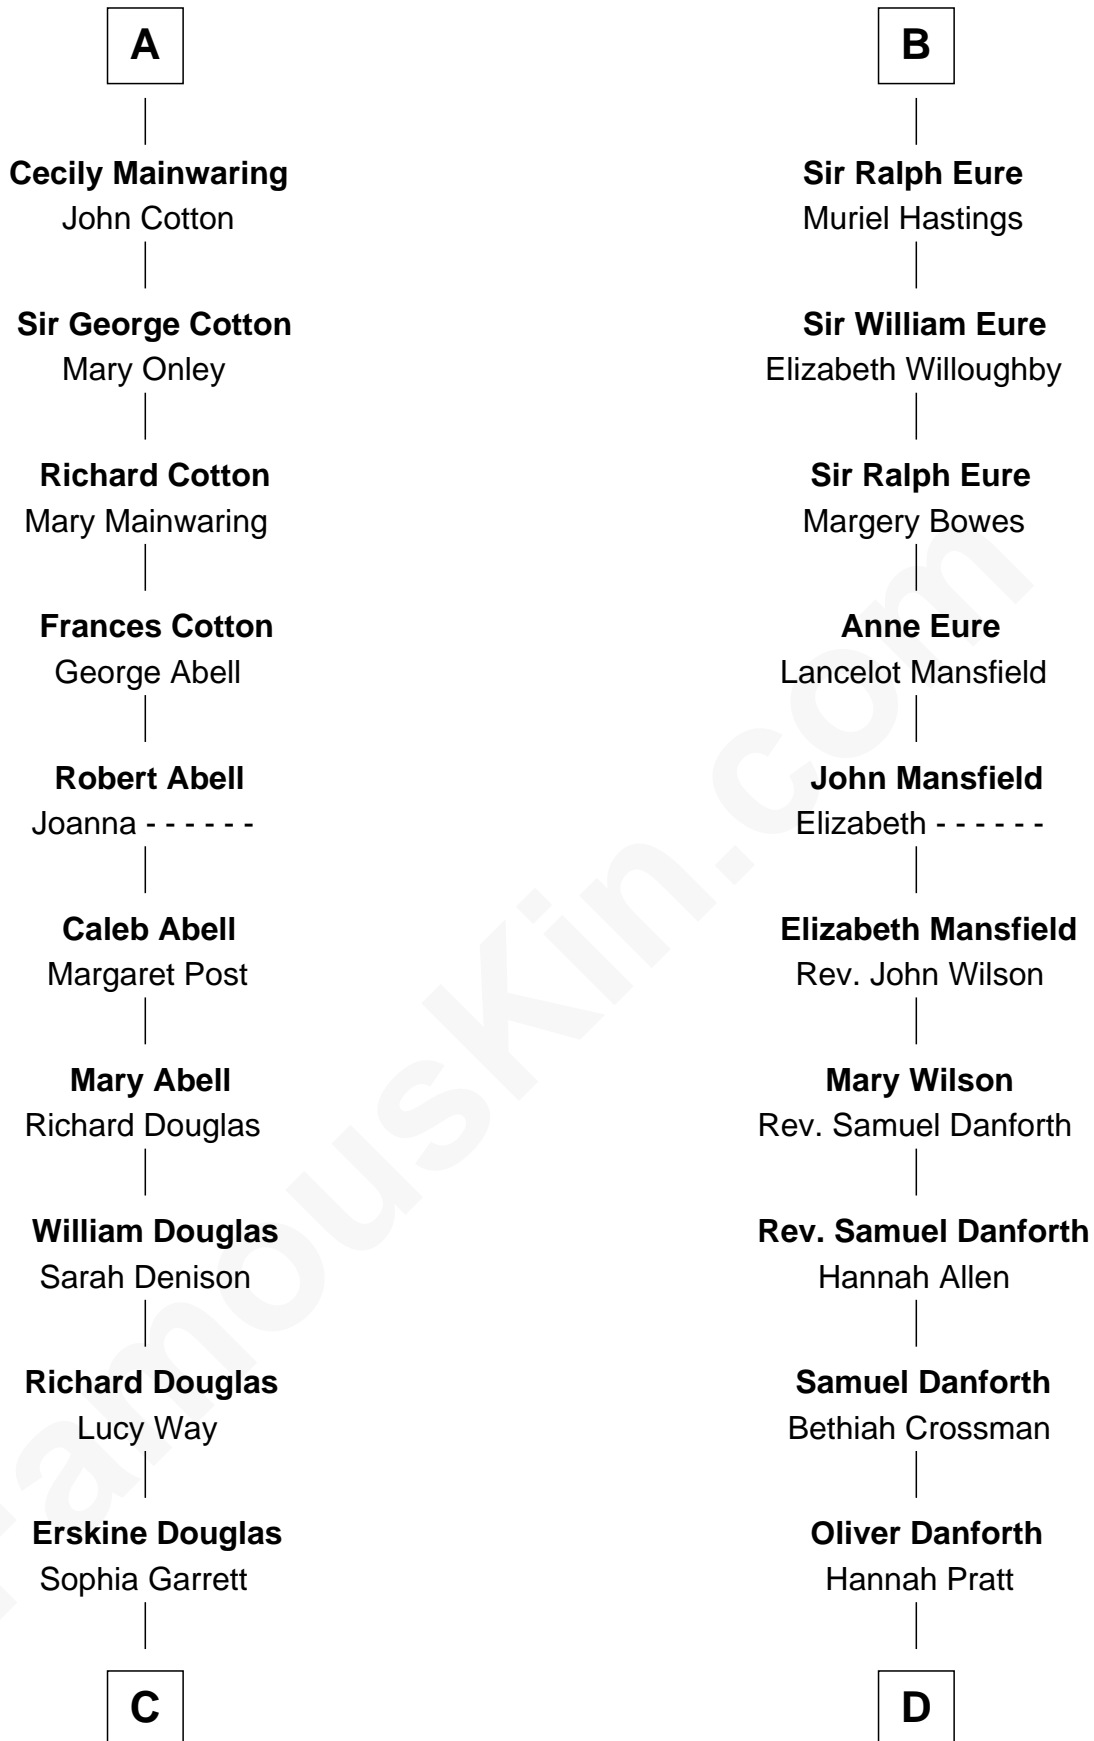

FamousKin.com Relationship Chart of

Illeana Douglas

TV and Movie Actress

21st cousin of

E. C. Segar

Cartoonist (Popeye creator)

Sir Hugh le Despencer

Isabella de Beauchamp

Sir Roger Wentworth

Agnes Wentworth

Sir Robert Constable

Margaret Constable

Sir William Eure

B

C

Emma Jane Douglas
Col. George Taliaferro Shackelford

Lena Priscilla Shackelford
Edouard Gregory Hesselberg

Melvyn Edouard Hesselberg
Rosalind Hightower

Gregory Hesselberg
Joan Georgescu

Illeana Douglas
TV and Movie Actress

D

Abigail Danforth
Benjamin Horton

Abigail Danforth Horton
Eleazer Walker