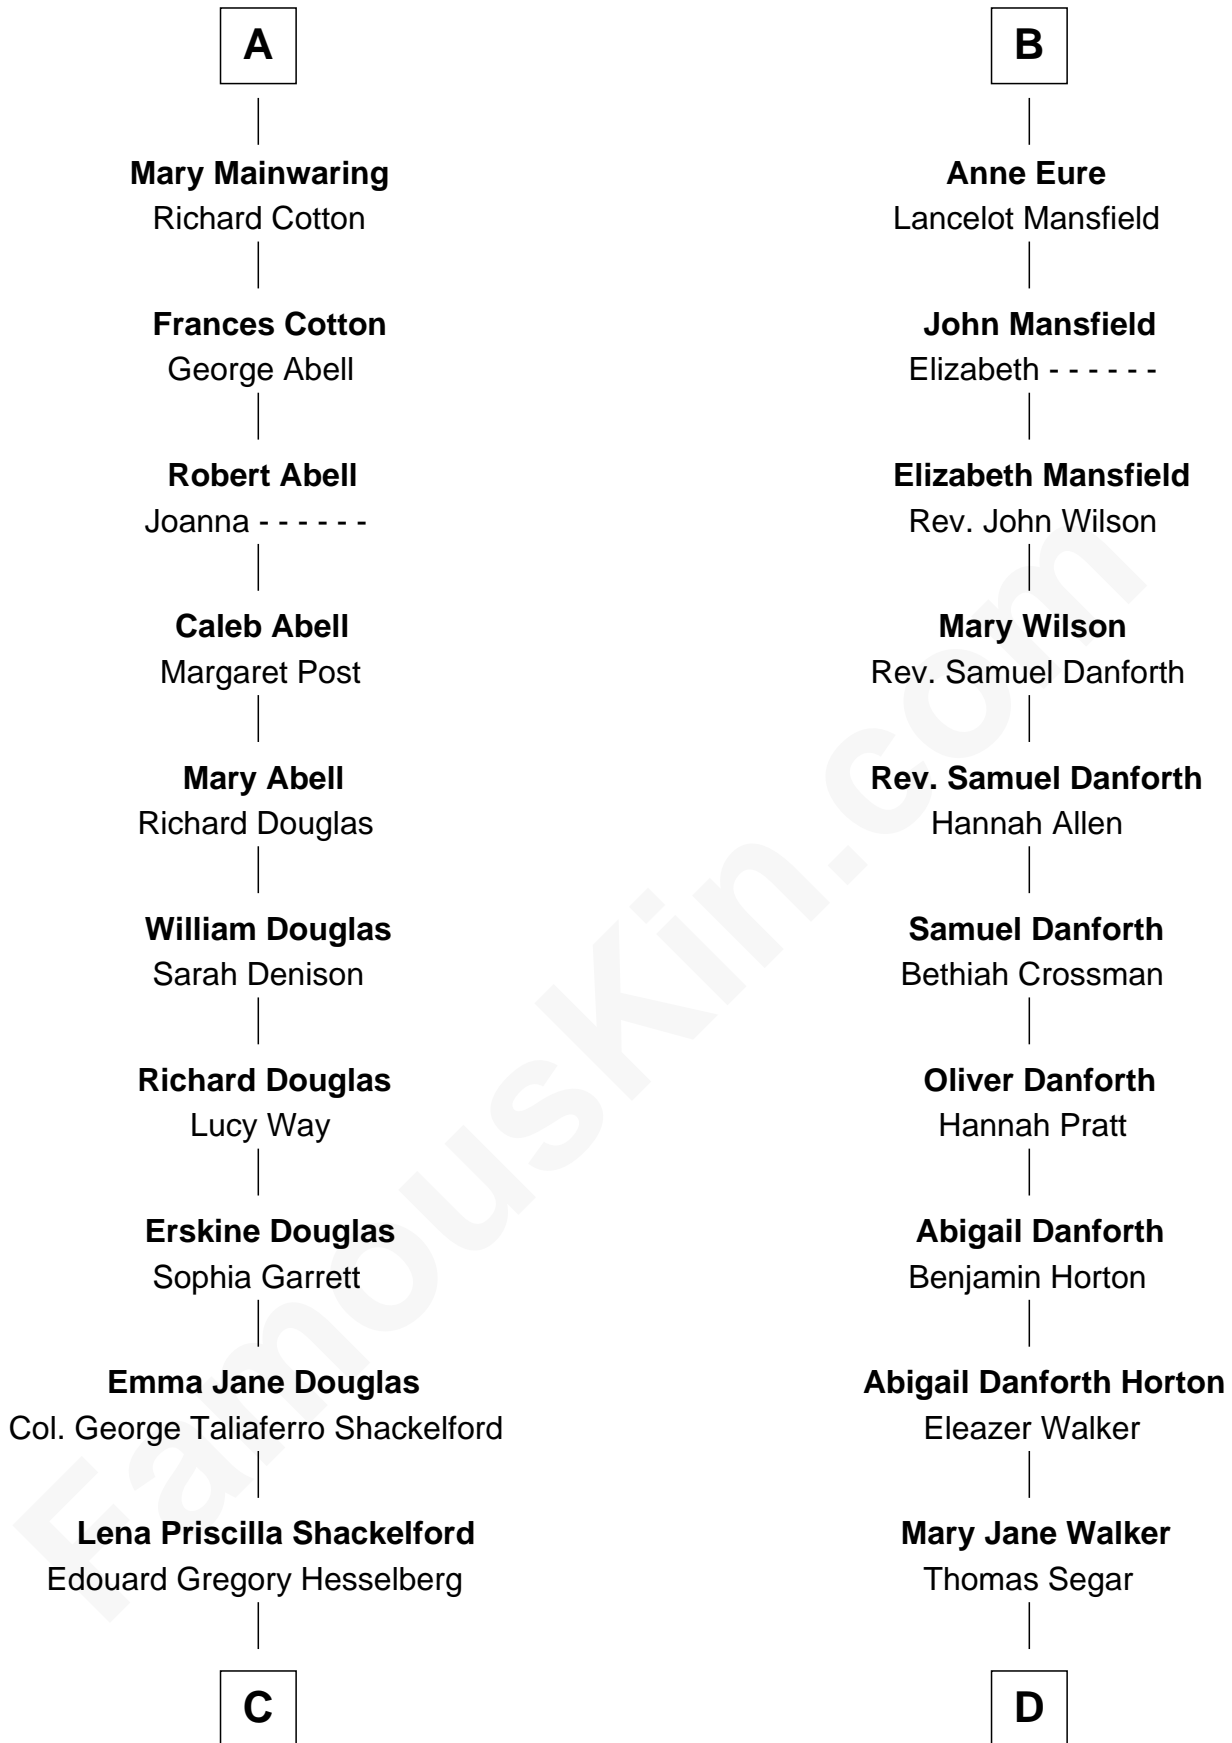

FamousKin.com Relationship Chart of

Illeana Douglas

TV and Movie Actress

18th cousin 1 time removed of

E. C. Segar

Cartoonist (Popeye creator)

John de Welles

Maud de Roos

Anne de Welles

James Butler

James Butler

Joan Beauchamp

Elizabeth Butler

John Talbot

Ann Talbot

Sir Henry Vernon

Elizabeth Vernon

Sir Robert Corbet

Dorothy Corbet

Sir Richard Mainwaring

Sir Arthur Mainwaring

Margaret Mainwaring

A

John de Welles

Margaret Jenney

Elizabeth Willoughby

Sir William Eure

Sir Ralph Eure

Margery Bowes

B

FamousKin.com