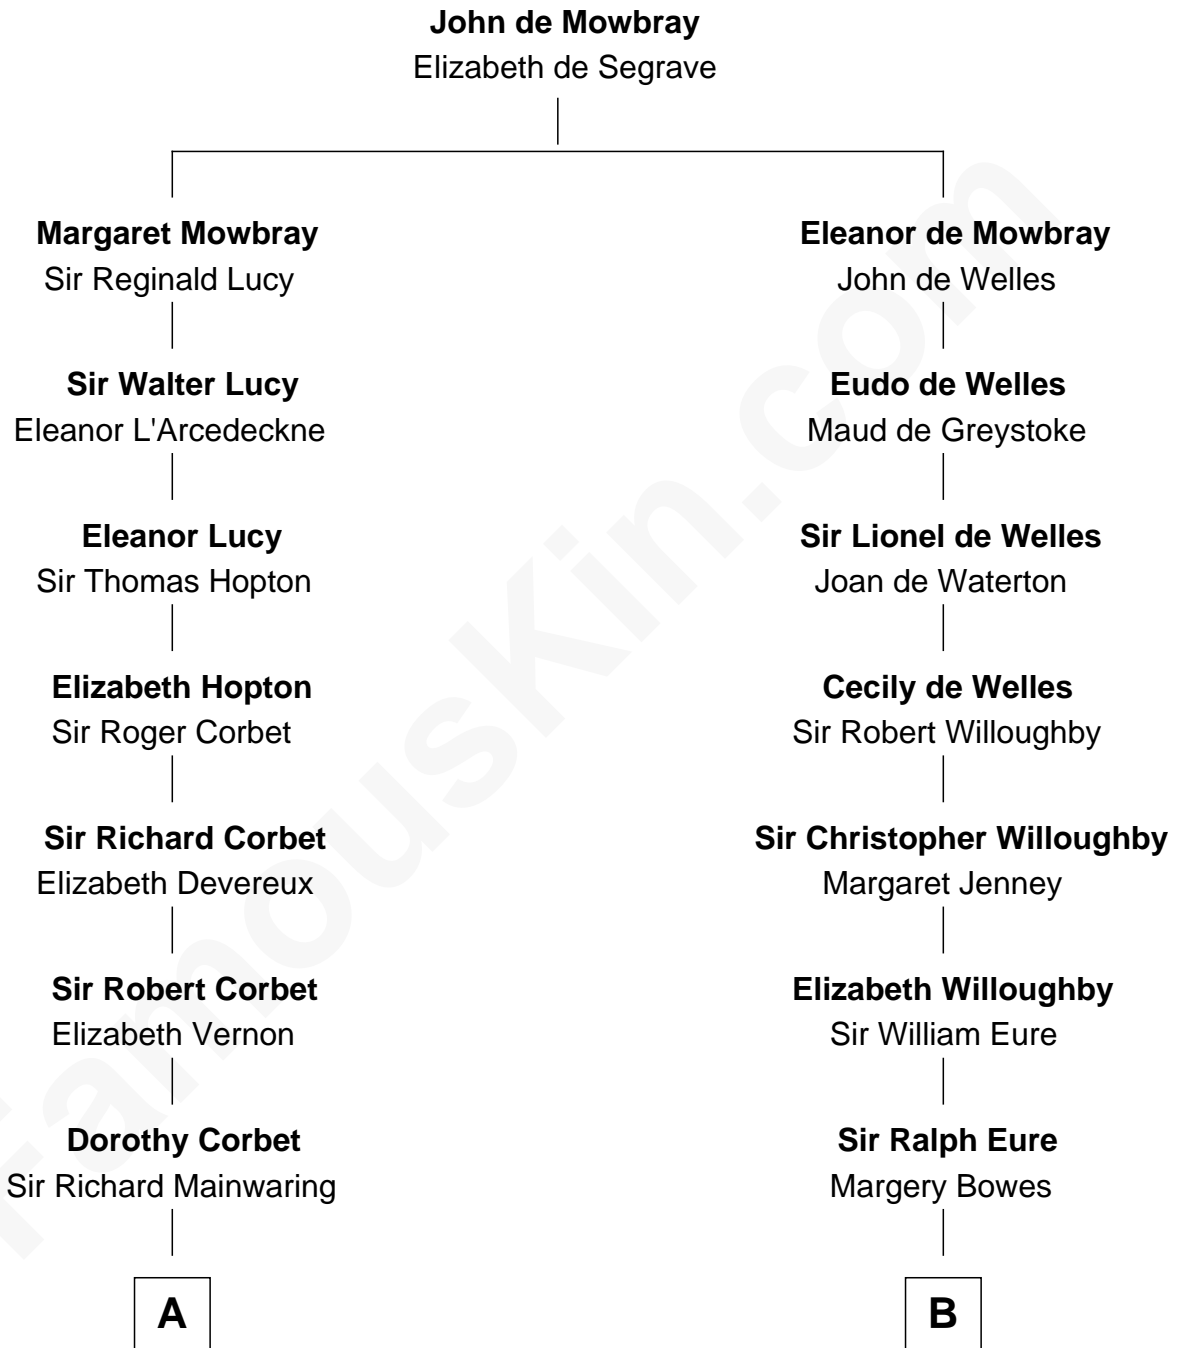

# FamousKin.com Relationship Chart of

**Ileana Douglas**

*TV and Movie Actress*

18th cousin 2 times removed of

**E. C. Segar**

*Cartoonist (Popeye creator)*

**C**

**Lena Priscilla Shackelford**  
Edouard Gregory Hesselberg

**Melvyn Edouard Hesselberg**  
Rosalind Hightower

**Gregory Hesselberg**  
Joan Georgescu

**Illeana Douglas**  
*TV and Movie Actress*

**D**

**Amzi Andrews Segar**  
Erma Irene Crisler

**E. C. Segar**  
*Cartoonist*