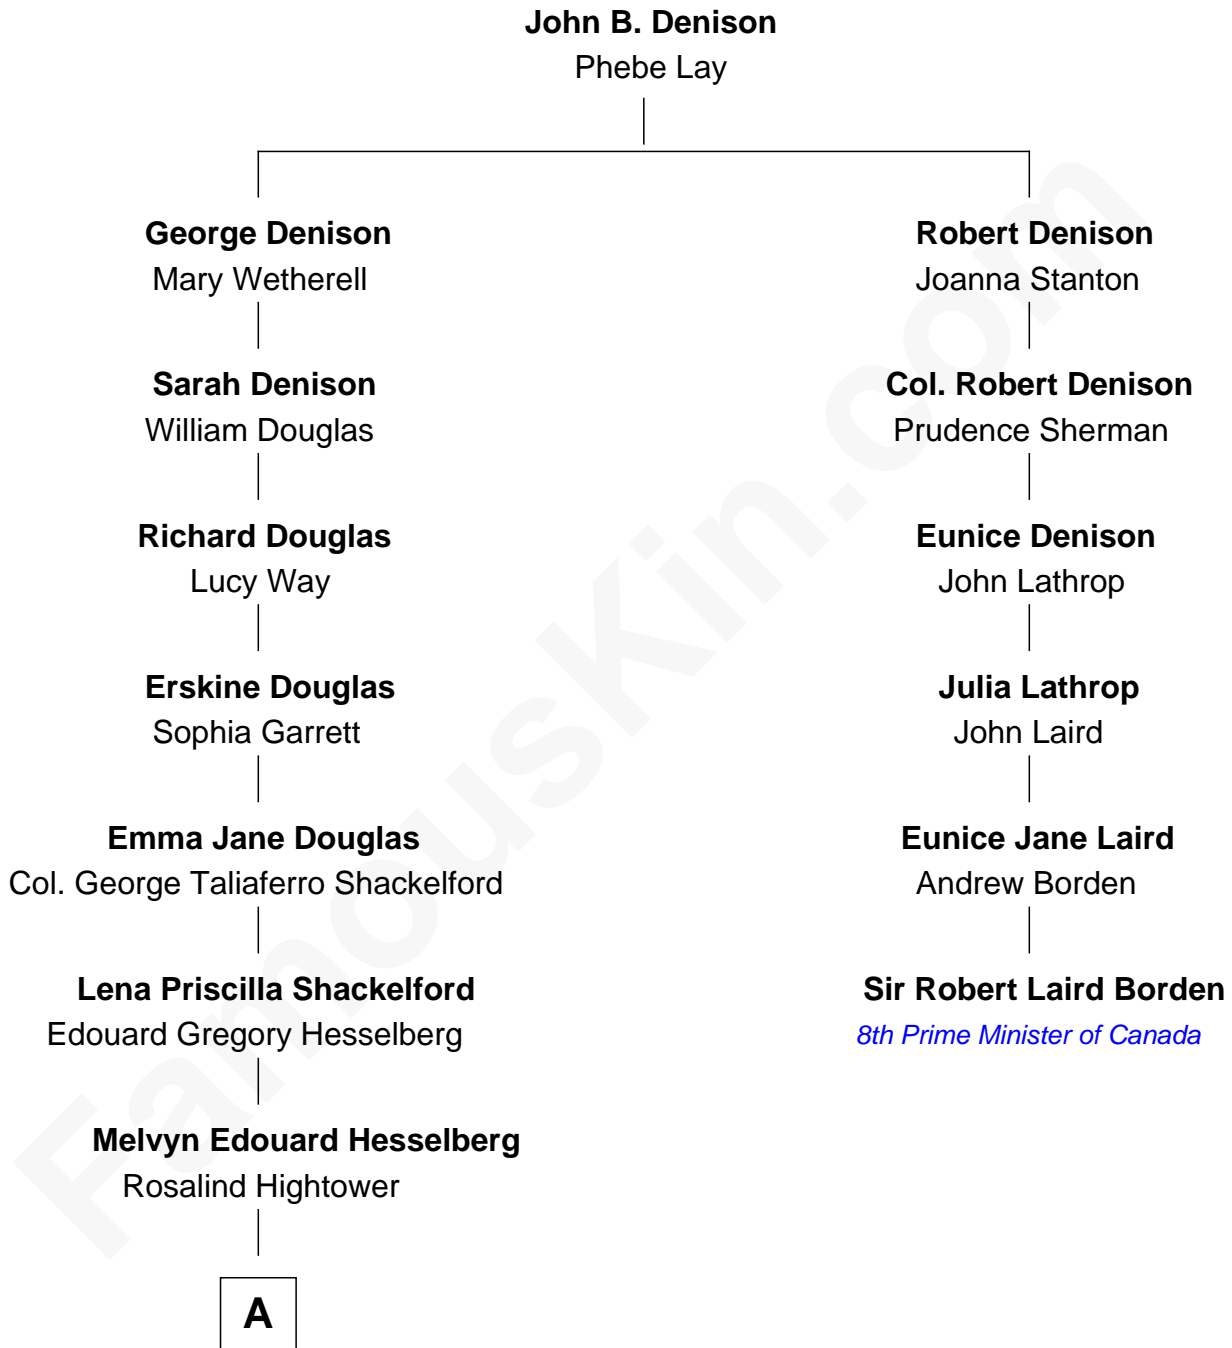

FamousKin.com Relationship Chart of

Illeana Douglas

TV and Movie Actress

5th cousin 3 times removed of

Sir Robert Laird Borden

8th Prime Minister of Canada

A

Gregory Hesselberg

Joan Georgescu

Illeana Douglas

TV and Movie Actress

FamousKin.com