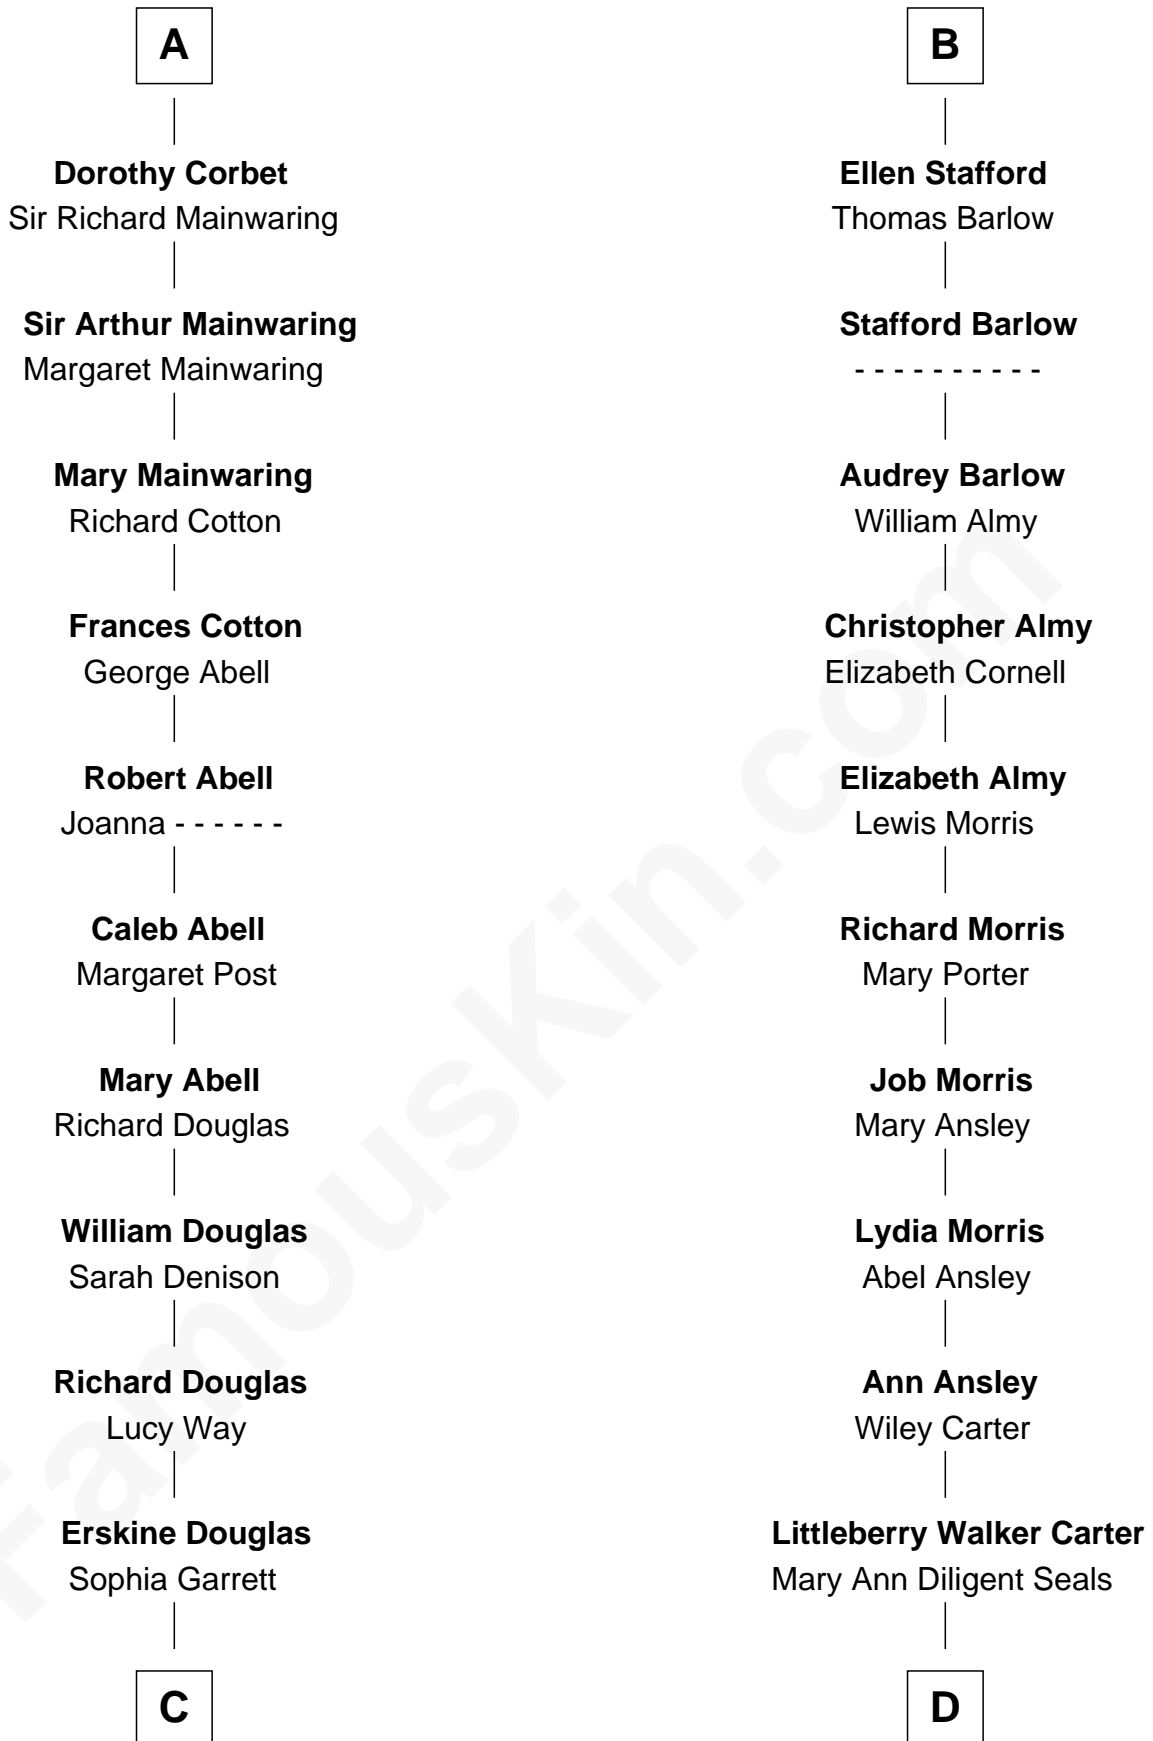

Eleanor Aylesbury

**Anne Ferrers**

Sir Walter Devereux

**Humphrey Stafford**

Katherine Fray

**Elizabeth Devereux**

Sir Richard Corbet

**Sir Humphrey Stafford**

Margaret Fogge

**Sir Robert Corbet**

Elizabeth Vernon

**Sir Humphrey Stafford**

Margaret Tame

**A**

**B**

**C**

**Emma Jane Douglas**  
Col. George Taliaferro Shackelford

**Lena Priscilla Shackelford**  
Edouard Gregory Hesselberg

**Melvyn Edouard Hesselberg**  
Rosalind Hightower

**Gregory Hesselberg**  
Joan Georgescu

**Illeana Douglas**  
*TV and Movie Actress*

**D**

**William Archibald Carter**  
Nina Pratt

**Earl Carter**  
Lillian Gordy

**Jimmy Carter**  
*39th U.S. President*