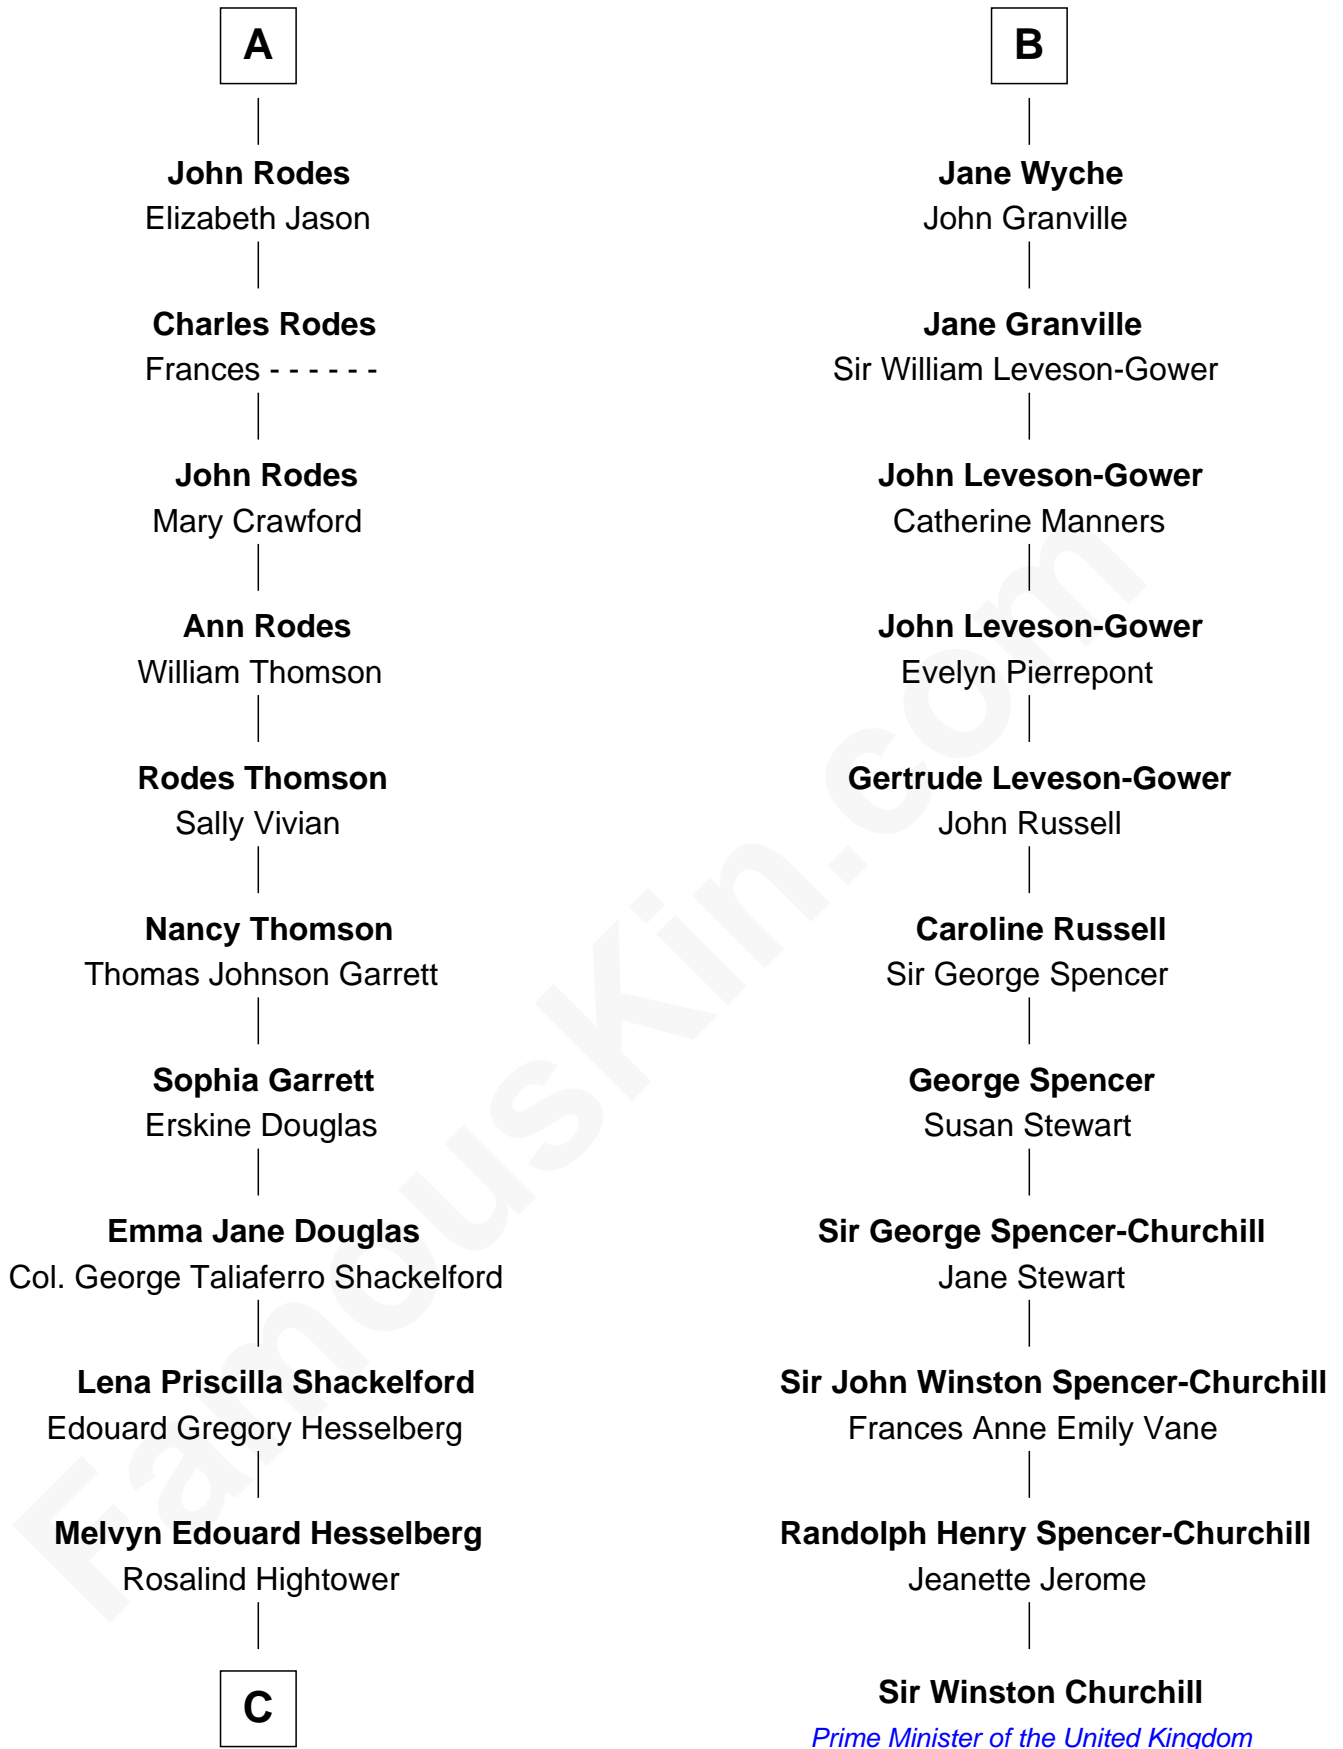

# FamousKin.com Relationship Chart of

**Ileana Douglas**

*TV and Movie Actress*

17th cousin 1 time removed of

**Sir Winston Churchill**

*Prime Minister of the United Kingdom*

**Sir Philip Wentworth**

Mary Clifford

Anne Say

**Sir Richard Wentworth**

Anne Tyrrell

**Sir Thomas Wentworth**

Margaret Fortescue

**Anne Wentworth**

John Poley

**Margaret Poley**

Sir Thomas Palmer

**Jane Palmer**

Sir William Meredith

**Jane Meredith**

Sir Peter Wyche

**B**

**Gregory Hesselberg**

Joan Georgescu