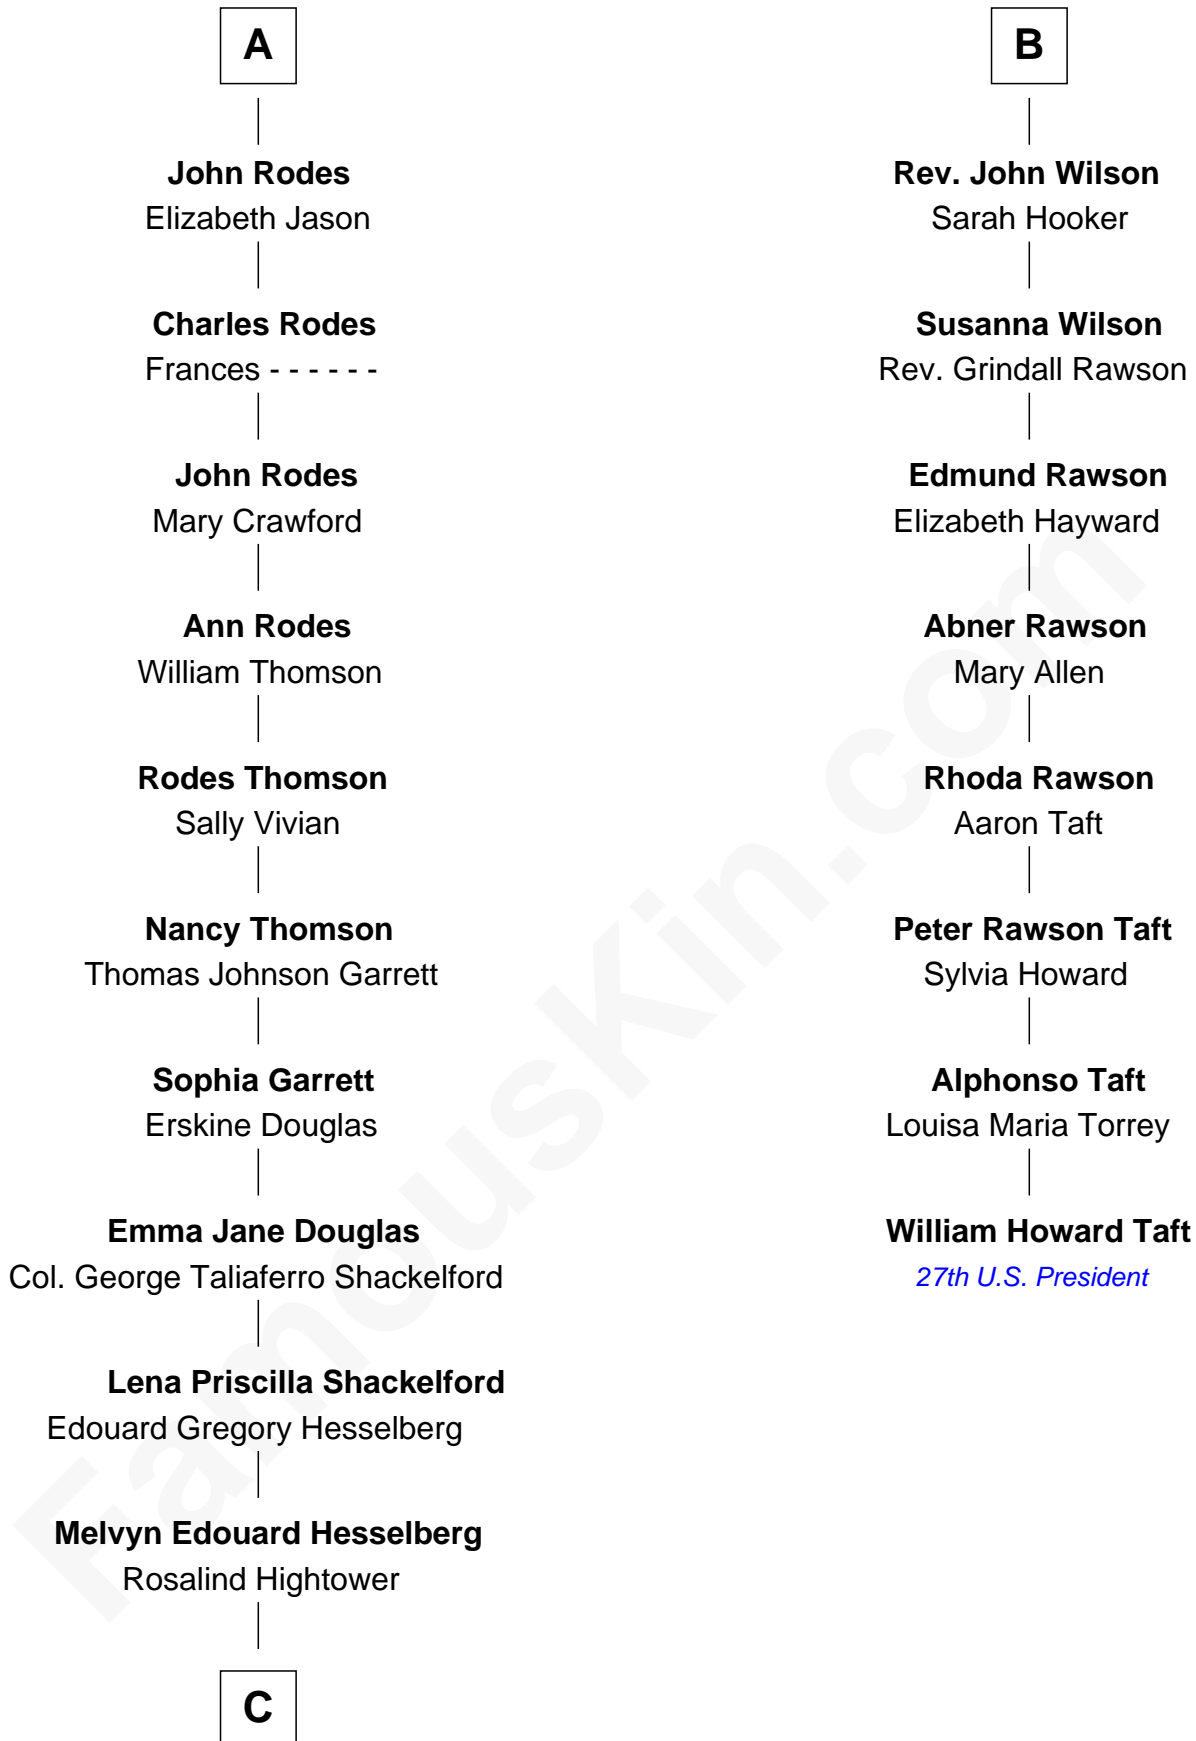

FamousKin.com Relationship Chart of

Ileana Douglas

TV and Movie Actress

14th cousin 4 times removed of

William Howard Taft

27th U.S. President

Sir John Hastings

Anne Morley

C

Gregory Hesselberg

Joan Georgescu

Illeana Douglas

TV and Movie Actress

FamousKin.com