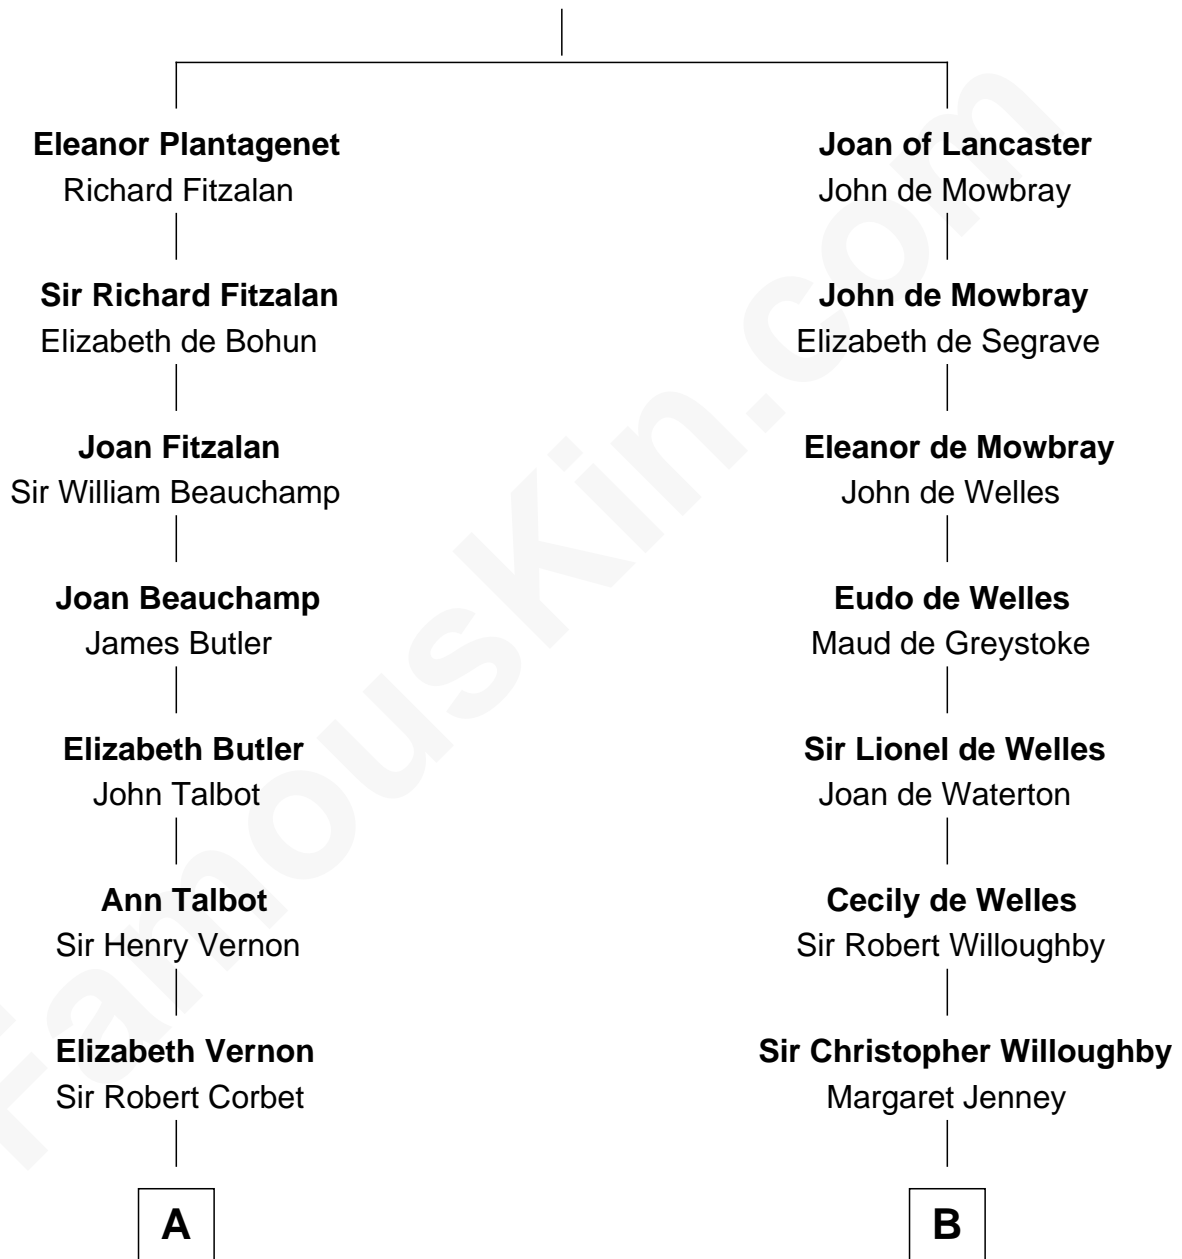

FamousKin.com Relationship Chart of

Illeana Douglas

TV and Movie Actress

19th cousin 2 times removed of

William Howard Taft

27th U.S. President

Henry Plantagenet

Maud de Chaworth

C

Emma Jane Douglas
Col. George Taliaferro Shackelford

Lena Priscilla Shackelford
Edouard Gregory Hesselberg

Melvyn Edouard Hesselberg
Rosalind Hightower

Gregory Hesselberg
Joan Georgescu

Illeana Douglas
TV and Movie Actress

D

Peter Rawson Taft
Sylvia Howard

Alphonso Taft
Louisa Maria Torrey

William Howard Taft
27th U.S. President