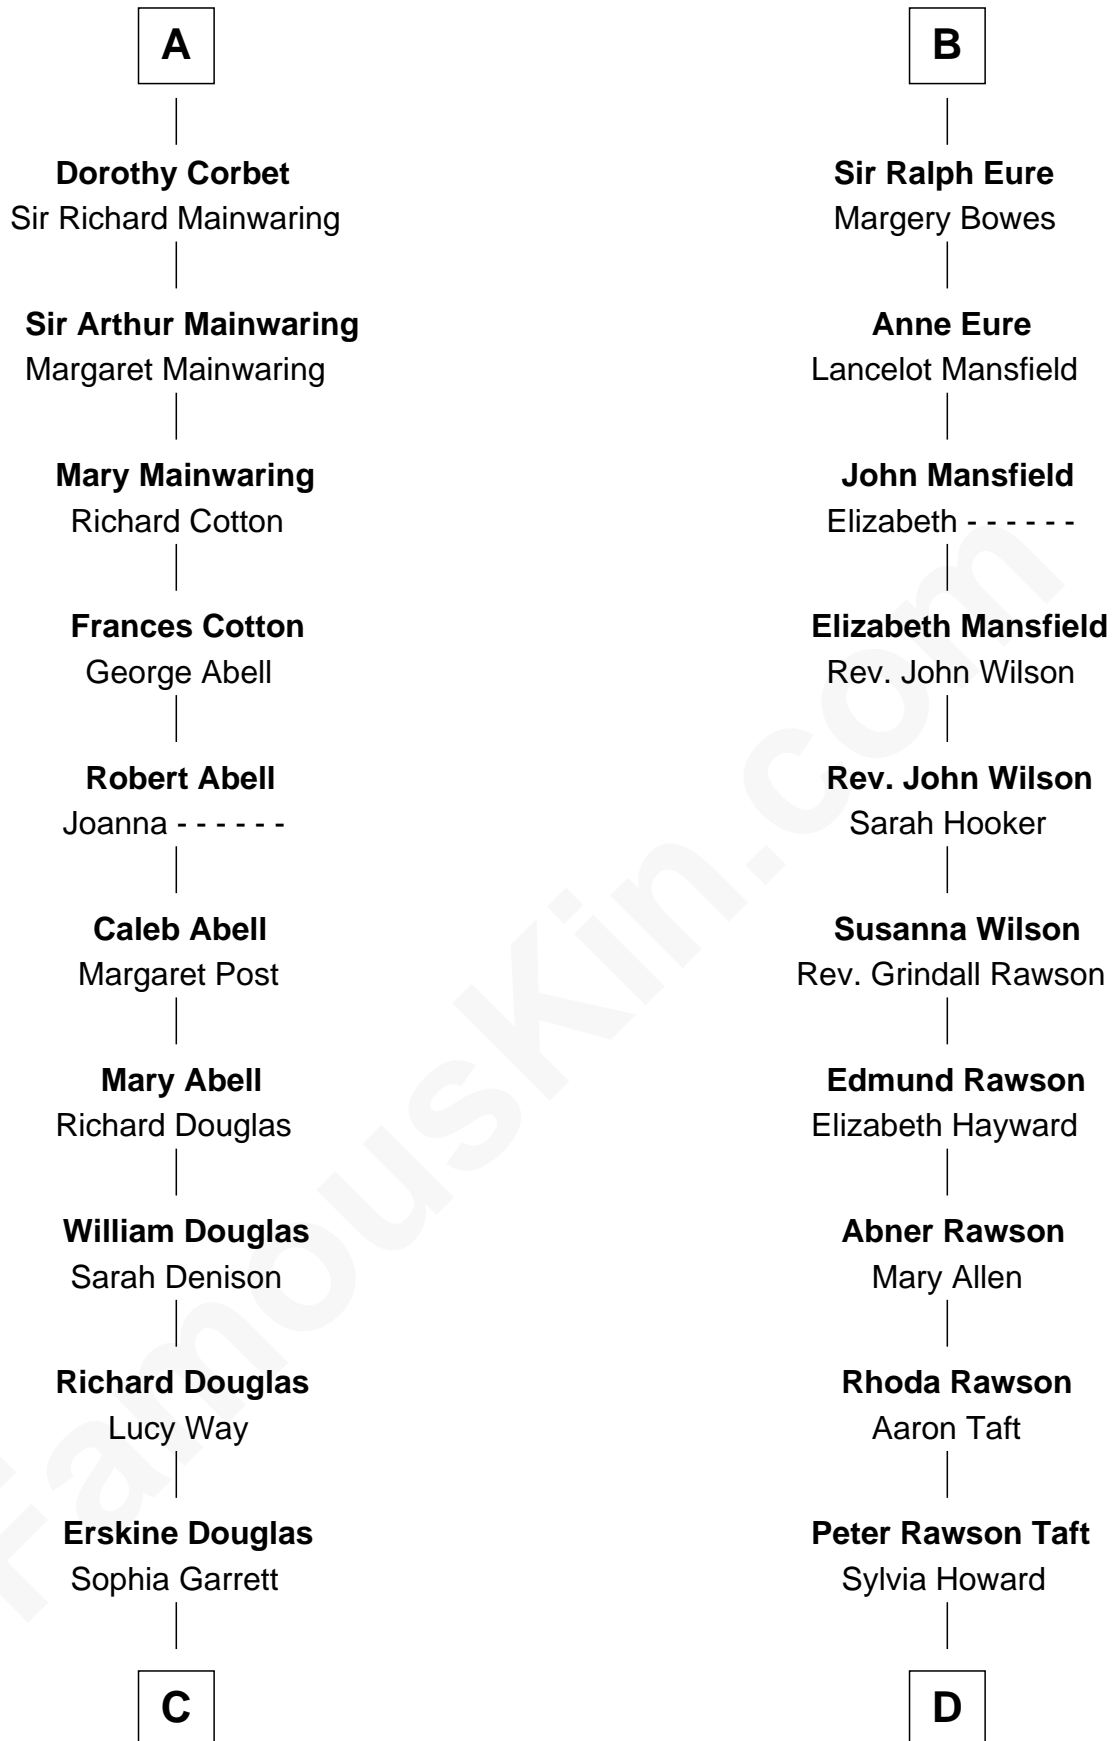

FamousKin.com Relationship Chart of

Ileana Douglas

TV and Movie Actress

18th cousin 3 times removed of

William Howard Taft

27th U.S. President

C

Emma Jane Douglas
Col. George Taliaferro Shackelford

Lena Priscilla Shackelford
Edouard Gregory Hesselberg

Melvyn Edouard Hesselberg
Rosalind Hightower

Gregory Hesselberg
Joan Georgescu

Illeana Douglas
TV and Movie Actress

D

Alphonso Taft
Louisa Maria Torrey

William Howard Taft
27th U.S. President