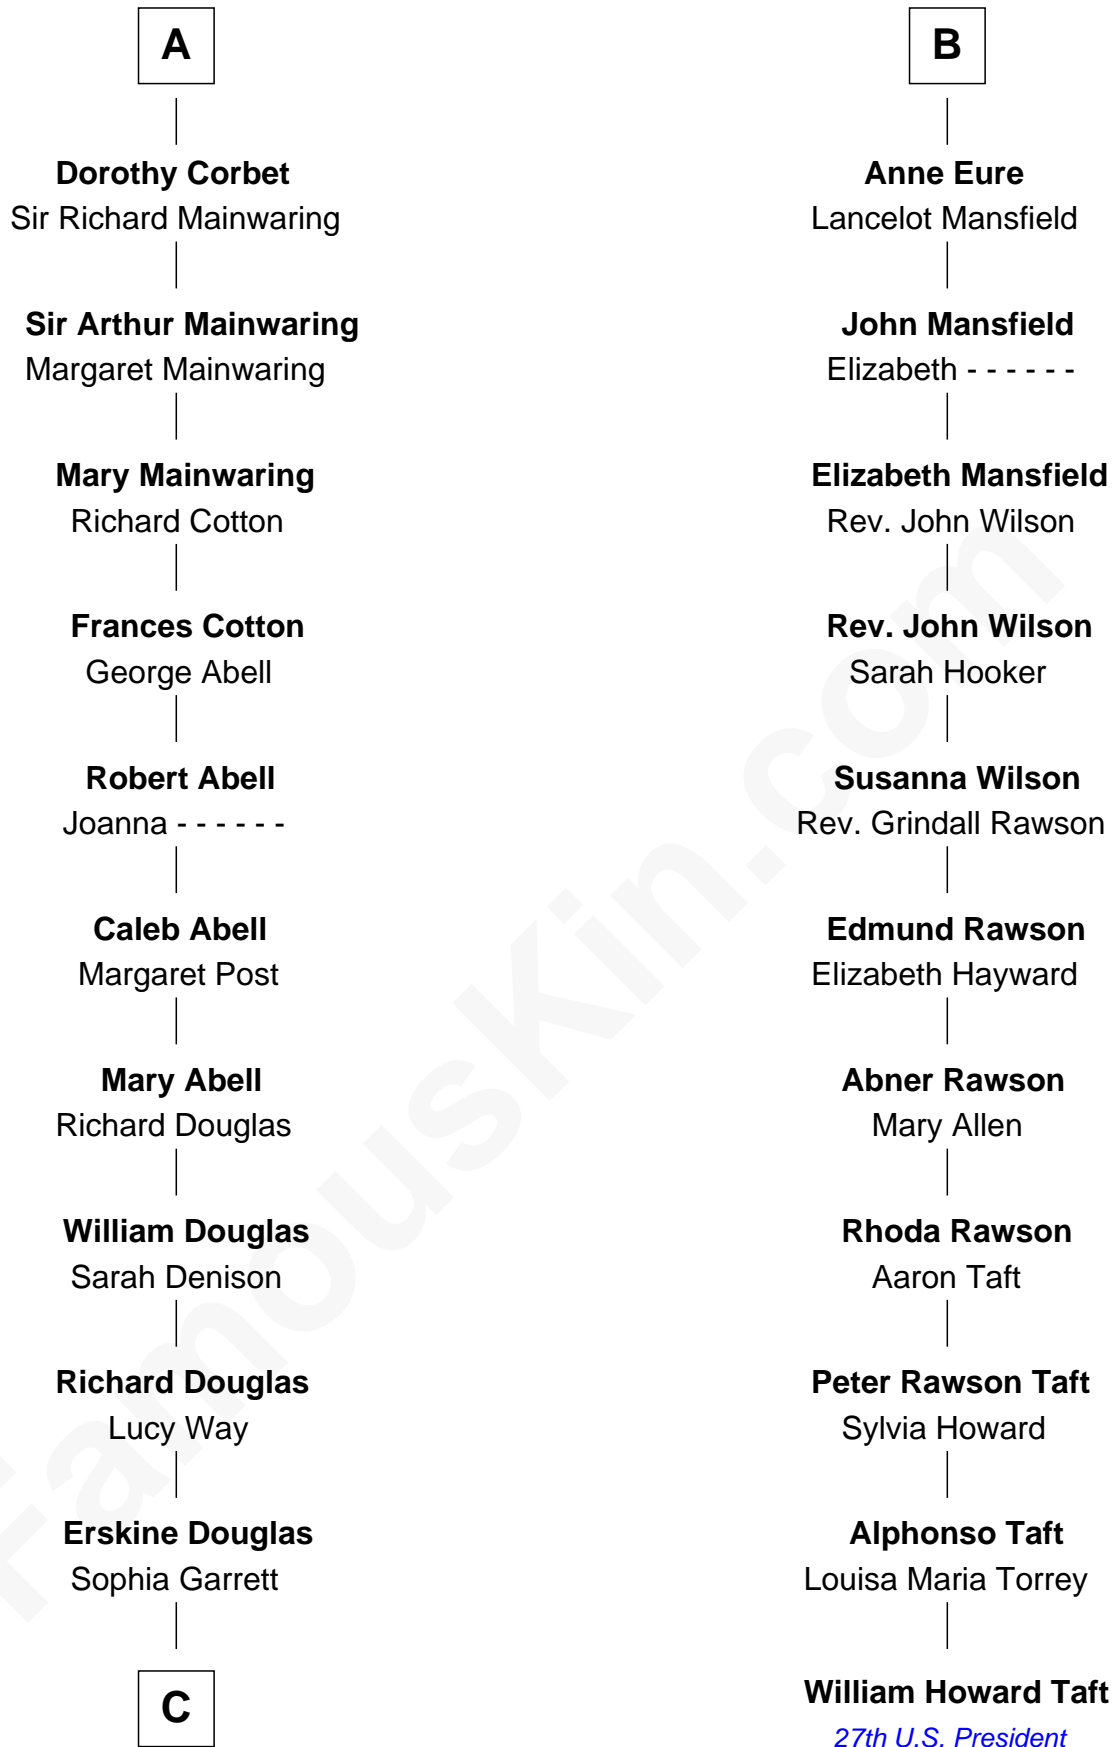

FamousKin.com Relationship Chart of

Illeana Douglas

TV and Movie Actress

17th cousin 4 times removed of

William Howard Taft

27th U.S. President

Edmund Fitzalan

Alice de Warenne

C

Emma Jane Douglas
Col. George Taliaferro Shackelford

Lena Priscilla Shackelford
Edouard Gregory Hesselberg

Melvyn Edouard Hesselberg
Rosalind Hightower

Gregory Hesselberg
Joan Georgescu

Illeana Douglas
TV and Movie Actress