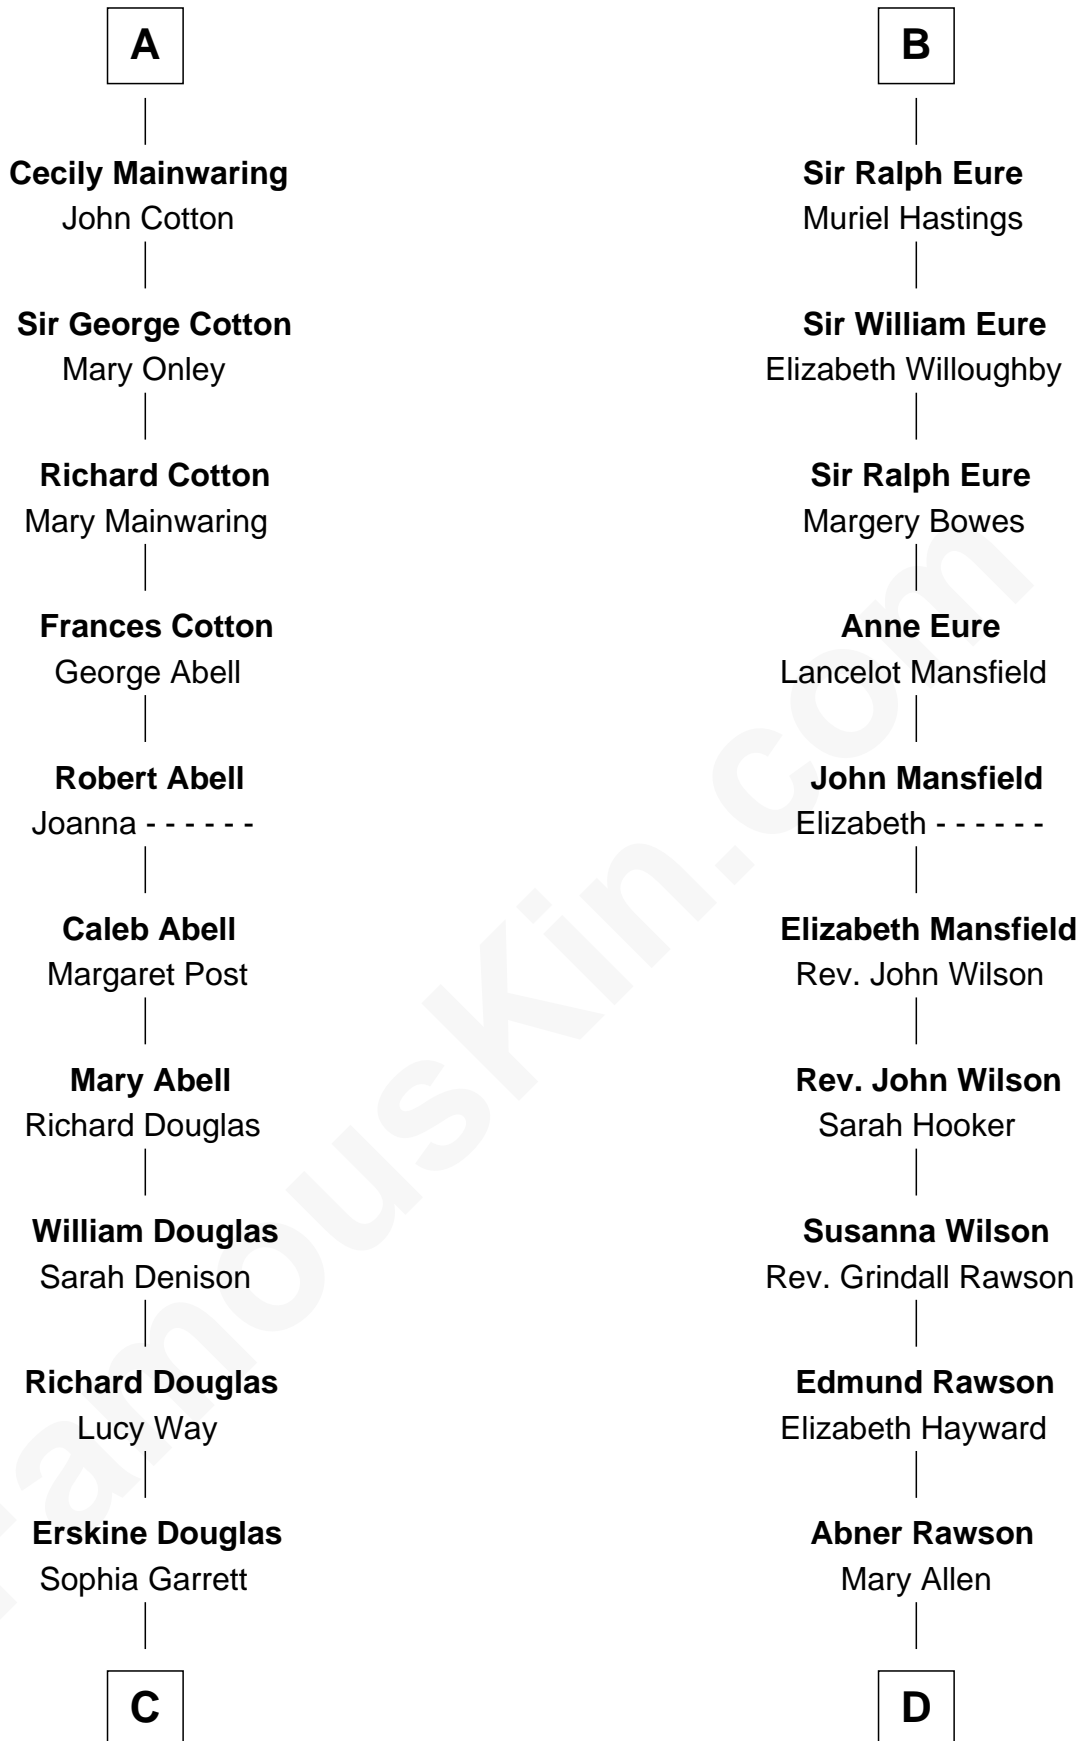

FamousKin.com Relationship Chart of

Ileana Douglas

TV and Movie Actress

20th cousin 1 time removed of

William Howard Taft

27th U.S. President

Sir Hugh le Despencer

Isabella de Beauchamp

Sir Roger Wentworth

Agnes Wentworth

Sir Robert Constable

Margaret Constable

Sir William Eure

B

C

Emma Jane Douglas
Col. George Taliaferro Shackelford

Lena Priscilla Shackelford
Edouard Gregory Hesselberg

Melvyn Edouard Hesselberg
Rosalind Hightower

Gregory Hesselberg
Joan Georgescu

Illeana Douglas
TV and Movie Actress

D

Rhoda Rawson
Aaron Taft

Peter Rawson Taft
Sylvia Howard

Alphonso Taft
Louisa Maria Torrey

William Howard Taft
27th U.S. President