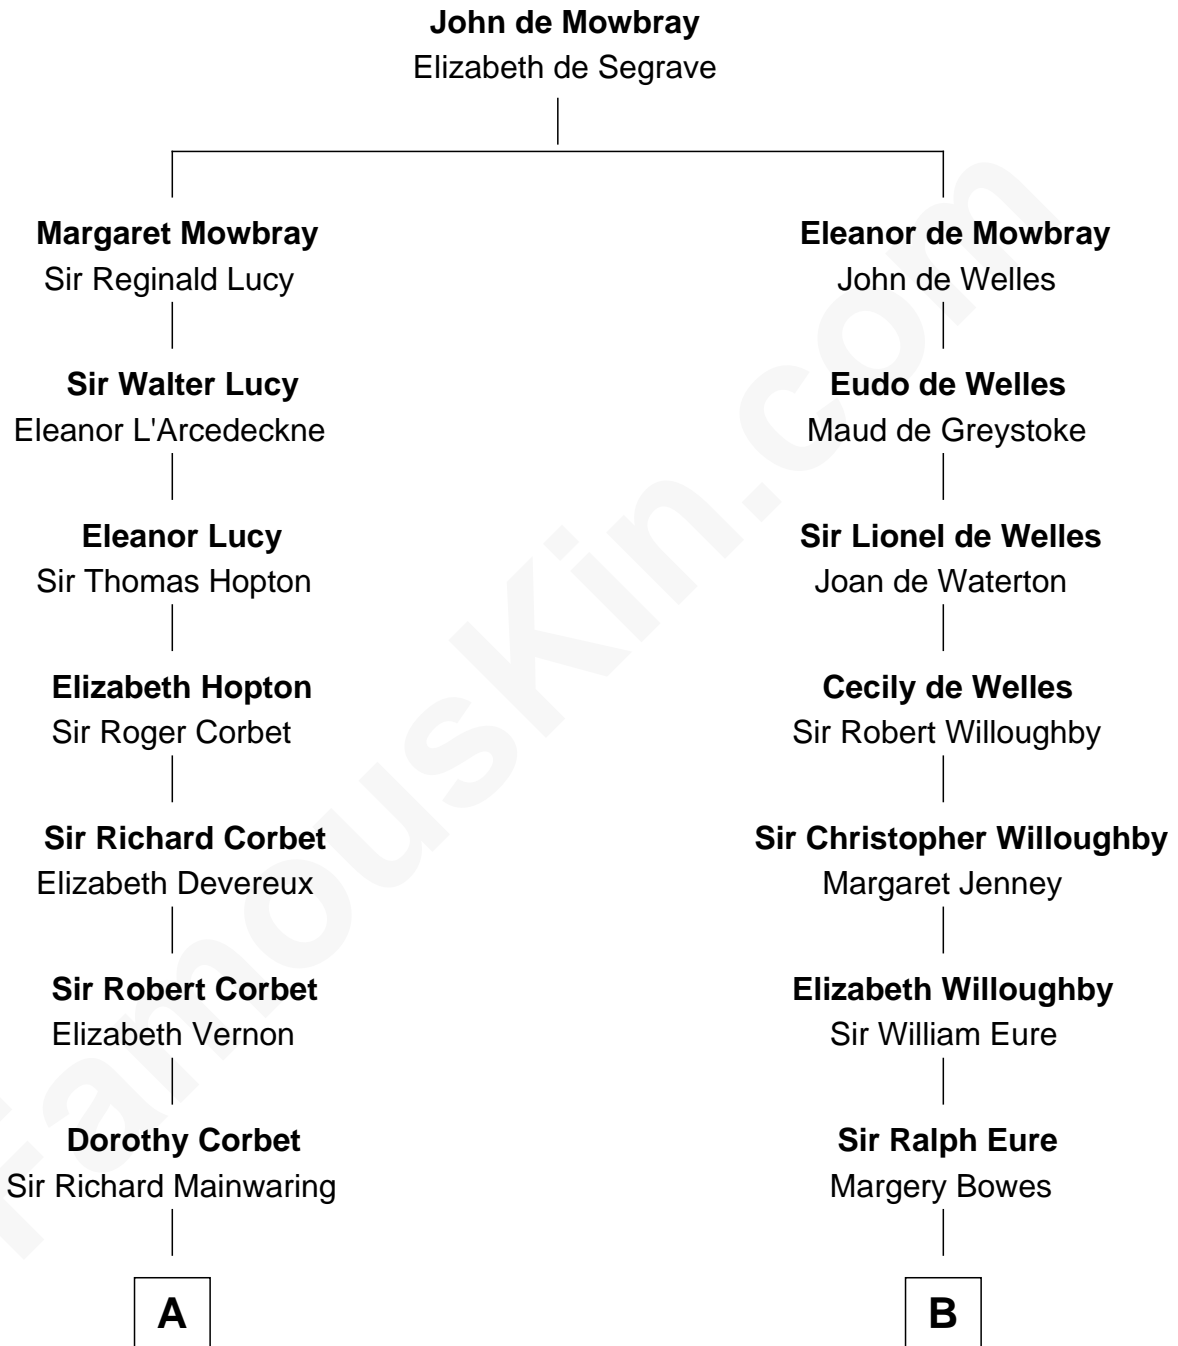

FamousKin.com Relationship Chart of

Illeana Douglas

TV and Movie Actress

17th cousin 3 times removed of

William Howard Taft

27th U.S. President

C

—
Lena Priscilla Shackelford
Edouard Gregory Hesselberg

—
Melvyn Edouard Hesselberg
Rosalind Hightower

—
Gregory Hesselberg
Joan Georgescu

—
Illeana Douglas
TV and Movie Actress