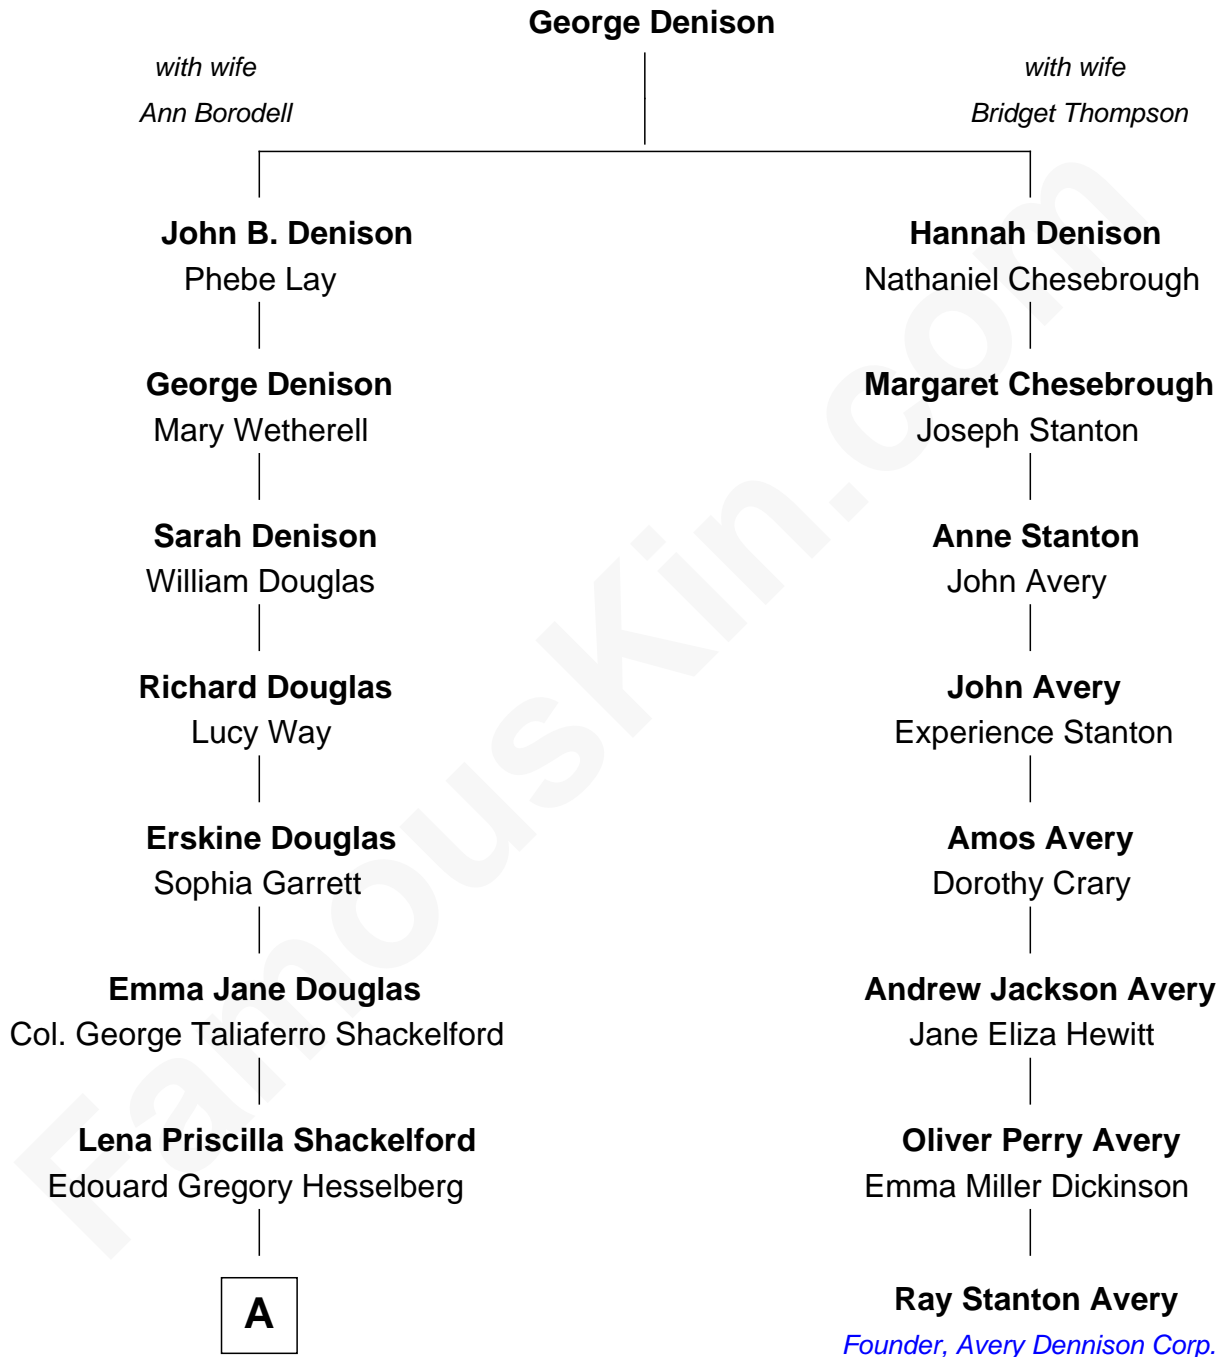

# FamousKin.com Relationship Chart of

**Illeana Douglas**

*TV and Movie Actress*

7th cousin 2 times removed of

**Ray Stanton Avery**

*Founder, Avery Dennison Corp.*

A

**A**

—  
**Melvyn Edouard Hesselberg**

Rosalind Hightower

—  
**Gregory Hesselberg**

Joan Georgescu

—  
**Illeana Douglas**

*TV and Movie Actress*

FamousKin.com