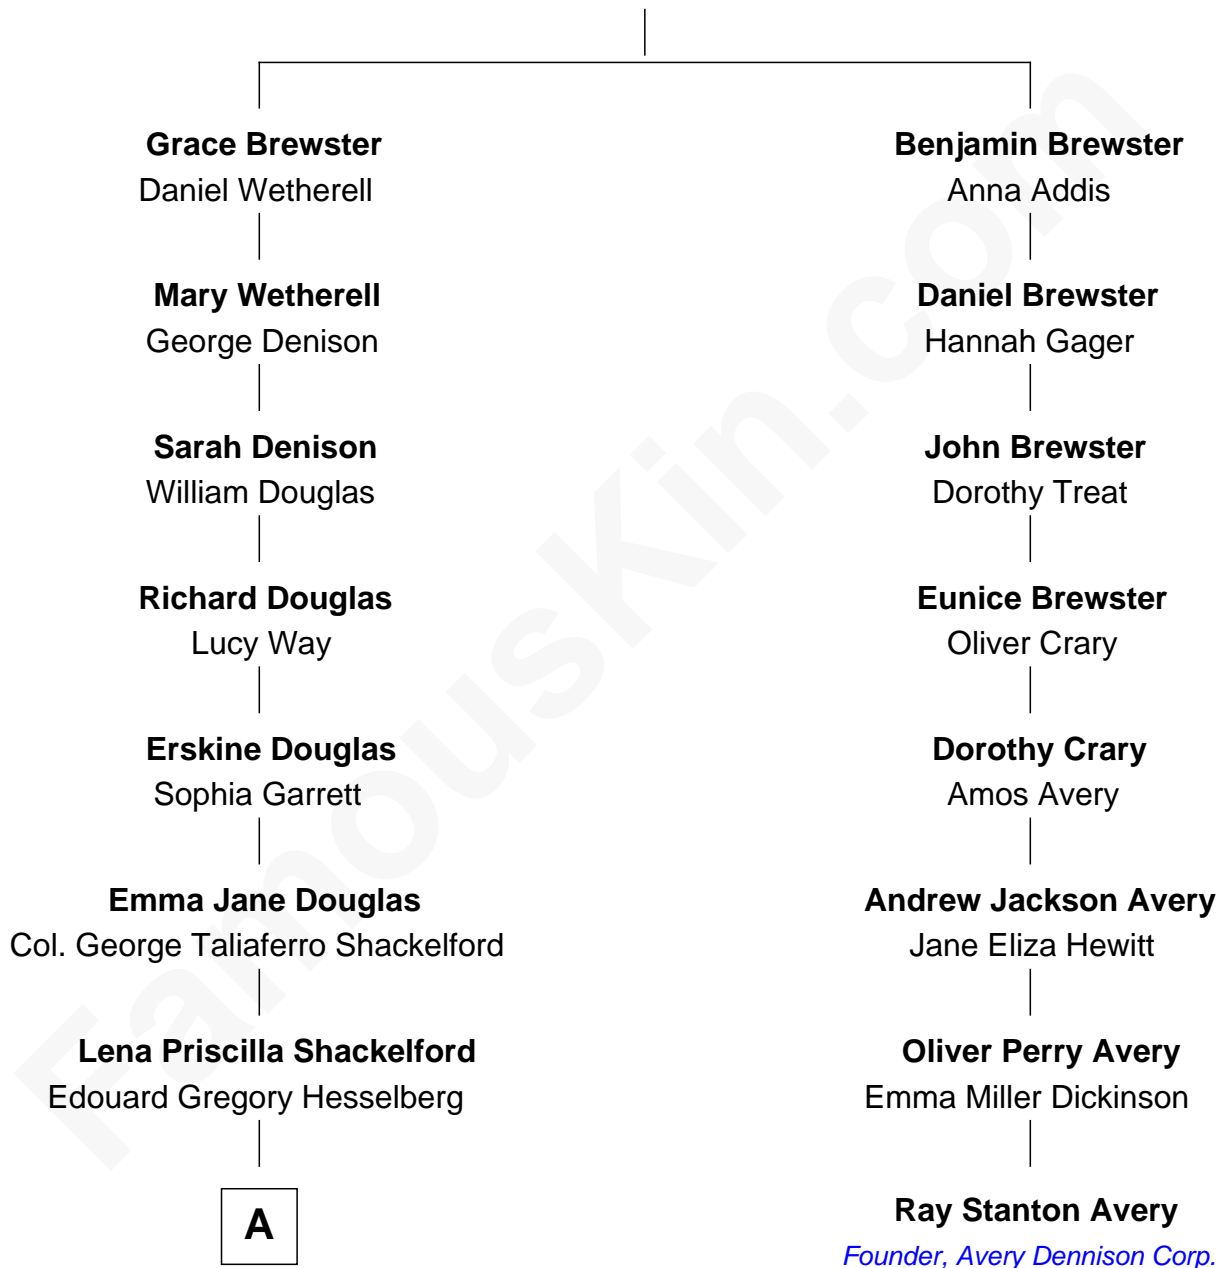

# FamousKin.com Relationship Chart of

**Ileana Douglas**

*TV and Movie Actress*

7th cousin 2 times removed of

**Ray Stanton Avery**

*Founder, Avery Dennison Corp.*

**Jonathan Brewster**

Lucretia Oldham

**A**

—  
**Melvyn Edouard Hesselberg**

Rosalind Hightower

—  
**Gregory Hesselberg**

Joan Georgescu

—  
**Illeana Douglas**

*TV and Movie Actress*

FamousKin.com